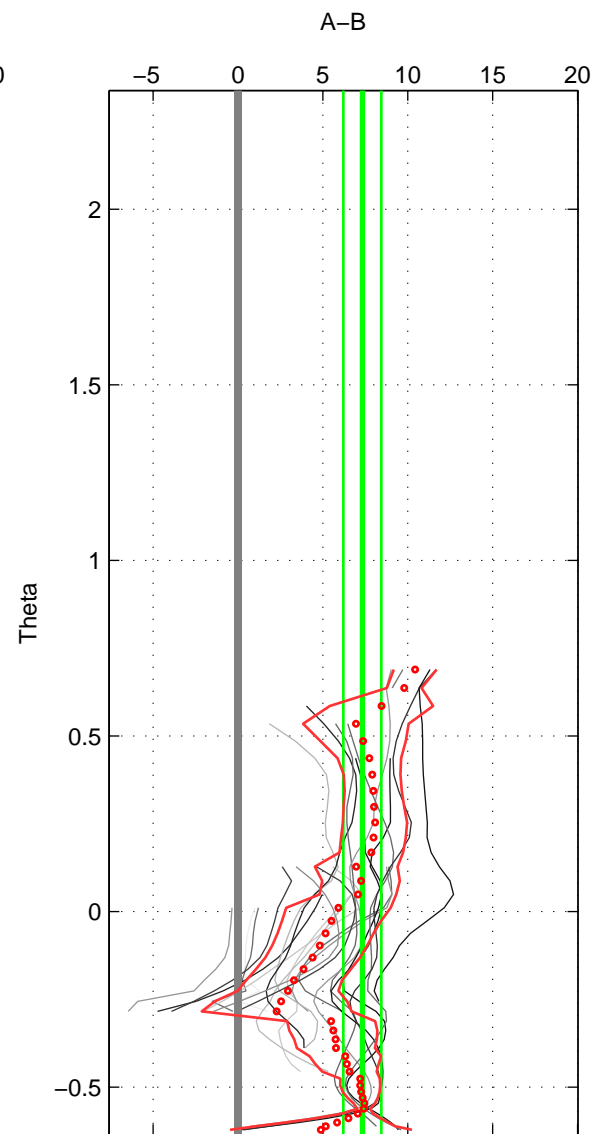

Cruise A (red). Date: Apr 2008 Cruisename: 339-09AR20080322
 Cruise B (blue). Date: Jan 1995 Cruisename: 384-49HH19941213

*** "Favourite" values are means of spaces 1 2.

	Offset	O.StDev	Ratio	R.Stdev	Rating
SIGMA:	6.263	0.782	1.003	0.000	4
THETA:	7.330	1.116	1.003	0.000	4
DEPTH:	6.524	3.250	1.003	0.001	3
FAV.:	6.796	0.949	1.003	0.000	4

Profiles of A: 24
 Profiles of B: 3
 Diff profs : 22
 WMoffset (A-B): 6.2627
 WMoffset stdev: 0.78183
 WMratio (A/B): 1.0028
 WMratio stdev: 0.00034807

Quality (1-5): 4

Profiles of A: 24
 Profiles of B: 3
 Diff profs : 22
 WMoffset (A-B): 7.3296
 WMoffset stdev: 1.1164
 WMratio (A/B): 1.0033
 WMratio stdev: 0.0004974

Quality (1-5): 4

Profiles of A: 23
 Profiles of B: 3
 Diff profs : 21
 WMoffset (A-B): 6.5241
 WMoffset stdev: 3.2501
 WMratio (A/B): 1.0029
 WMratio stdev: 0.0014436

Quality (1-5): 3