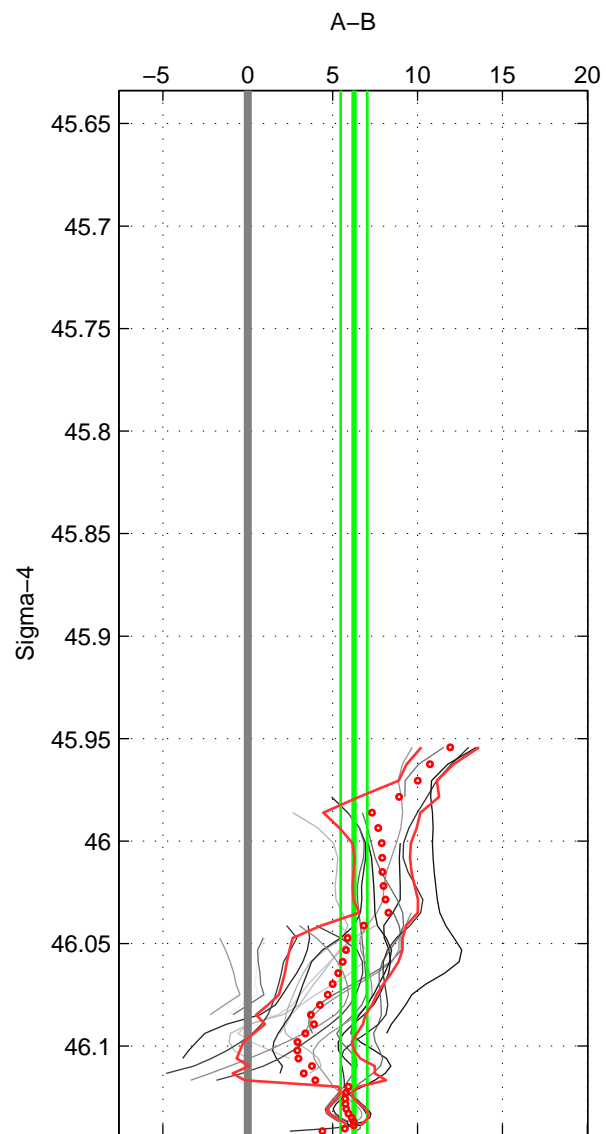

Cruise A (red). Date: Apr 2008 Cruisename: 339-09AR20080322
 Cruise B (blue). Date: Jan 1995 Cruisename: 384-49HH19941213

*** "Favourite" values are means of spaces 1 2.

	Offset	O.StDev	Ratio	R.Stdev	Rating
SIGMA:	6.263	0.782	1.003	0.000	4
THETA:	7.330	1.116	1.003	0.000	4
DEPTH:	6.524	3.250	1.003	0.001	3
FAV.:	6.796	0.949	1.003	0.000	4

Profiles of A: 24
 Profiles of B: 3
 Diff profs : 22
 WMoffset (A-B): 6.2627
 WMoffset stdev: 0.78183
 WMratio (A/B): 1.0028
 WMratio stdev: 0.00034807

Quality (1-5): 4

Profiles of A: 24
 Profiles of B: 3
 Diff profs : 22
 WMoffset (A-B): 7.3296
 WMoffset stdev: 1.1164
 WMratio (A/B): 1.0033
 WMratio stdev: 0.0004974

Quality (1-5): 4

Profiles of A: 23
 Profiles of B: 3
 Diff profs : 21
 WMoffset (A-B): 6.5241
 WMoffset stdev: 3.2501
 WMratio (A/B): 1.0029
 WMratio stdev: 0.0014436

Quality (1-5): 3