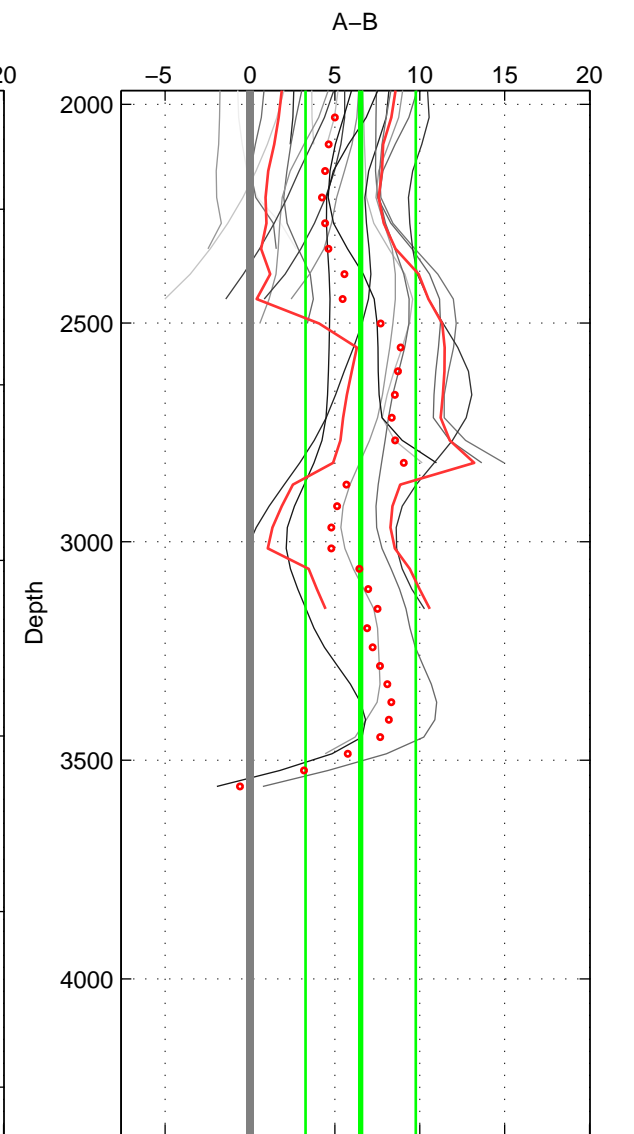

Cruise A (red). Date: Apr 2008 Cruisename: 339-09AR20080322
 Cruise B (blue). Date: Jan 1995 Cruisename: 384-49HH19941213

*** "Favourite" values are means of spaces 1 2.

	Offset	O.StDev	Ratio	R.Stdev	Rating
SIGMA:	6.263	0.782	1.003	0.000	4
THETA:	7.330	1.116	1.003	0.000	4
DEPTH:	6.524	3.250	1.003	0.001	3
FAV.:	6.796	0.949	1.003	0.000	4

Profiles of A: 24
 Profiles of B: 3
 Diff profs : 22
 WMoffset (A-B): 6.2627
 WMoffset stdev: 0.78183
 WMratio (A/B): 1.0028
 WMratio stdev: 0.00034807

Quality (1-5): 4

Profiles of A: 24
 Profiles of B: 3
 Diff profs : 22
 WMoffset (A-B): 7.3296
 WMoffset stdev: 1.1164
 WMratio (A/B): 1.0033
 WMratio stdev: 0.0004974

Quality (1-5): 4

Profiles of A: 23
 Profiles of B: 3
 Diff profs : 21
 WMoffset (A-B): 6.5241
 WMoffset stdev: 3.2501
 WMratio (A/B): 1.0029
 WMratio stdev: 0.0014436

Quality (1-5): 3