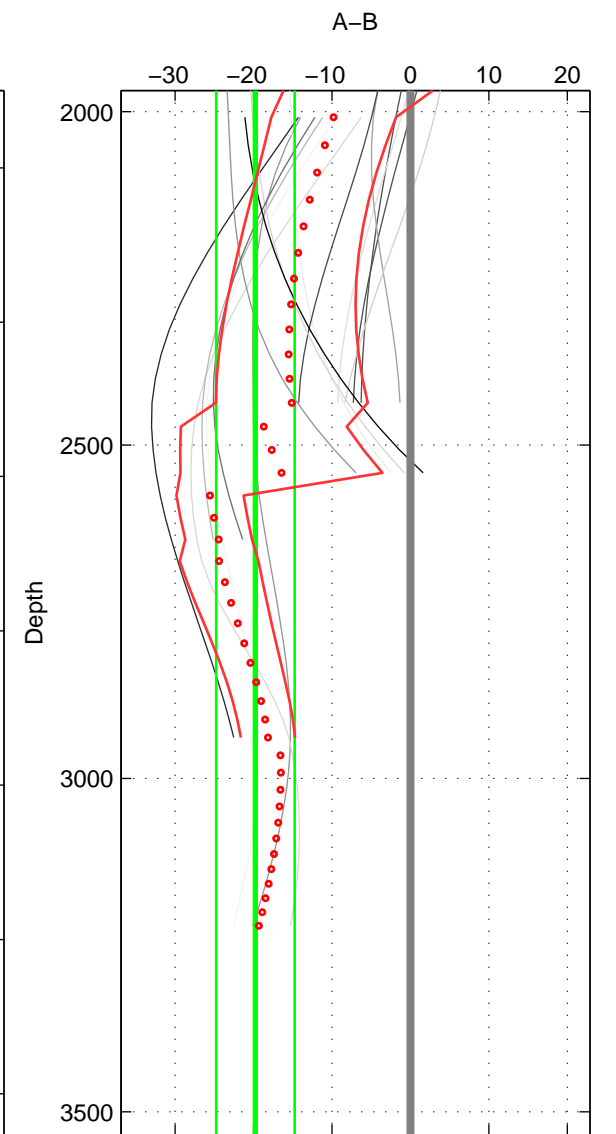

Cruise A (red). Date: Jun 2001 Cruisename: 79-58AA20010527

Cruise B (blue). Date: Aug 1993 Cruisename: 87-58JH19930730

\*\*\* "Favourite" values are those of space 2.

	Offset	O.StDev	Ratio	R.Stdev	Rating
SIGMA:	-18.463	4.369	0.992	0.002	3
THETA:	-12.396	4.140	0.994	0.002	4
DEPTH:	-19.759	4.998	0.991	0.002	3
FAV.:	-12.396	4.140	0.994	0.002	4

Profiles of A: 10  
 Profiles of B: 3  
 Diff profs: 15  
 WMoffset (A-B): -18.4627  
 WMoffset stdev: 4.3687  
 WMratio (A/B): 0.99151  
 WMratio stdev: 0.0019974

Quality (1-5): 3

Profiles of A: 10  
 Profiles of B: 3  
 Diff profs: 14  
 WMoffset (A-B): -12.3963  
 WMoffset stdev: 4.1402  
 WMratio (A/B): 0.99426  
 WMratio stdev: 0.0019037

Quality (1-5): 4

Profiles of A: 10  
 Profiles of B: 3  
 Diff profs: 17  
 WMoffset (A-B): -19.7588  
 WMoffset stdev: 4.9981  
 WMratio (A/B): 0.99094  
 WMratio stdev: 0.0022917

Quality (1-5): 3