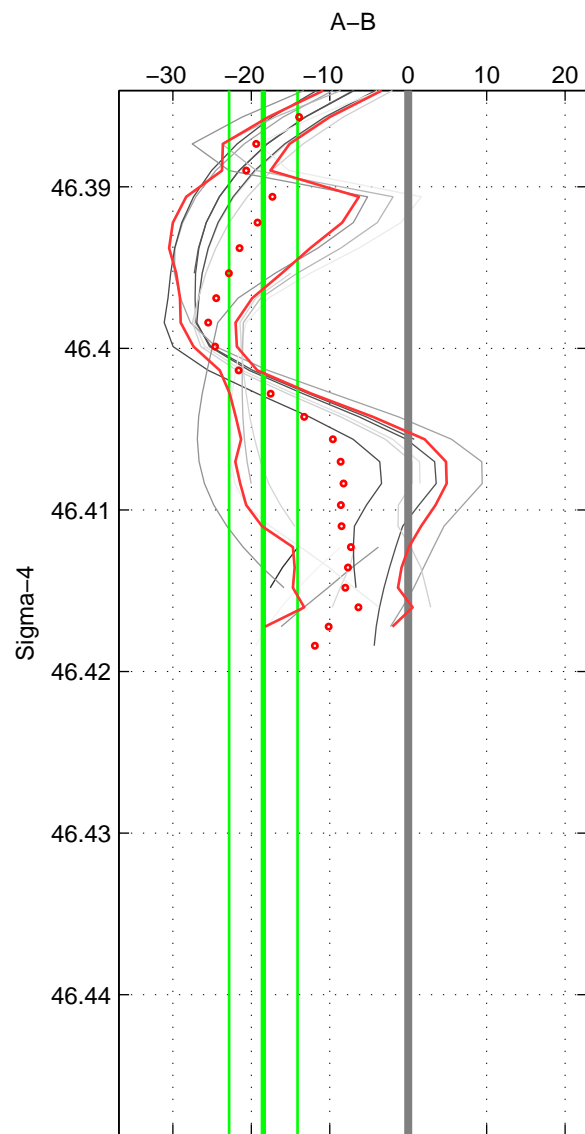

Cruise A (red). Date: Jun 2001 Cruisename: 79-58AA20010527

Cruise B (blue). Date: Aug 1993 Cruisename: 87-58JH19930730

\*\*\* "Favourite" values are those of space 2.

	Offset	O.StDev	Ratio	R.Stdev	Rating
SIGMA:	-18.463	4.369	0.992	0.002	3
THETA:	-12.396	4.140	0.994	0.002	4
DEPTH:	-19.759	4.998	0.991	0.002	3
FAV.:	-12.396	4.140	0.994	0.002	4

Profiles of A: 10  
 Profiles of B: 3  
 Diff profs: 15  
 WMoffset (A-B): -18.4627  
 WMoffset stdev: 4.3687  
 WMratio (A/B): 0.99151  
 WMratio stdev: 0.0019974

Quality (1-5): 3

Profiles of A: 10  
 Profiles of B: 3  
 Diff profs: 14  
 WMoffset (A-B): -12.3963  
 WMoffset stdev: 4.1402  
 WMratio (A/B): 0.99426  
 WMratio stdev: 0.0019037

Quality (1-5): 4

Profiles of A: 10  
 Profiles of B: 3  
 Diff profs: 17  
 WMoffset (A-B): -19.7588  
 WMoffset stdev: 4.9981  
 WMratio (A/B): 0.99094  
 WMratio stdev: 0.0022917

Quality (1-5): 3