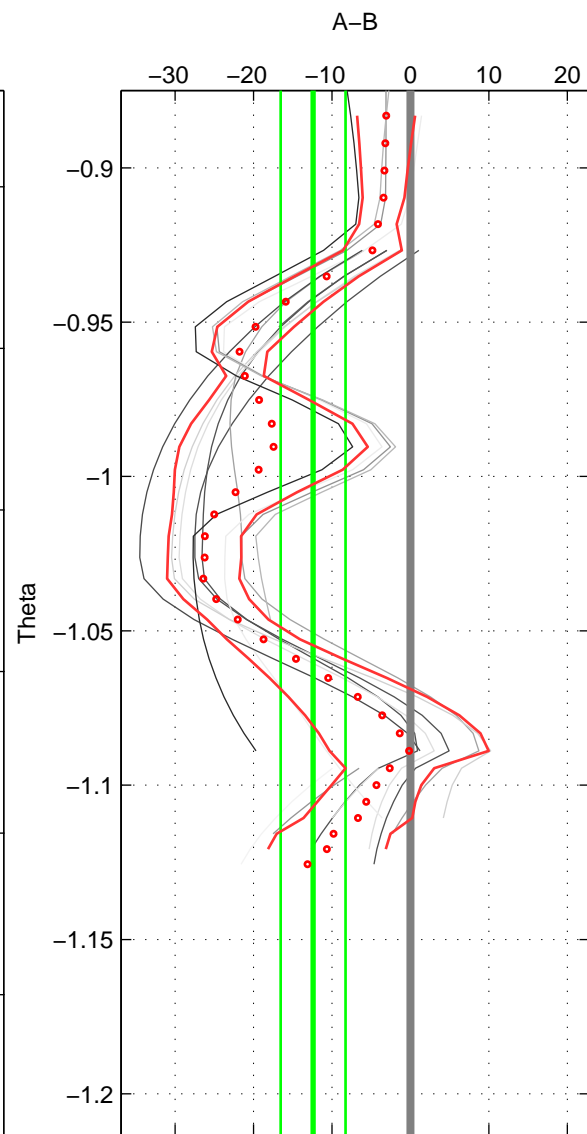

Cruise A (red). Date: Jun 2001 Cruisename: 79-58AA20010527

Cruise B (blue). Date: Aug 1993 Cruisename: 87-58JH19930730

\*\*\* "Favourite" values are those of space 2.

	Offset	O.StDev	Ratio	R.Stdev	Rating
SIGMA:	-18.463	4.369	0.992	0.002	3
THETA:	-12.396	4.140	0.994	0.002	4
DEPTH:	-19.759	4.998	0.991	0.002	3
FAV.:	-12.396	4.140	0.994	0.002	4

Profiles of A: 10  
 Profiles of B: 3  
 Diff profs: 15  
 WMoffset (A-B): -18.4627  
 WMoffset stdev: 4.3687  
 WMratio (A/B): 0.99151  
 WMratio stdev: 0.0019974

Quality (1-5): 3

Profiles of A: 10  
 Profiles of B: 3  
 Diff profs: 14  
 WMoffset (A-B): -12.3963  
 WMoffset stdev: 4.1402  
 WMratio (A/B): 0.99426  
 WMratio stdev: 0.0019037

Quality (1-5): 4

Profiles of A: 10  
 Profiles of B: 3  
 Diff profs: 17  
 WMoffset (A-B): -19.7588  
 WMoffset stdev: 4.9981  
 WMratio (A/B): 0.99094  
 WMratio stdev: 0.0022917

Quality (1-5): 3