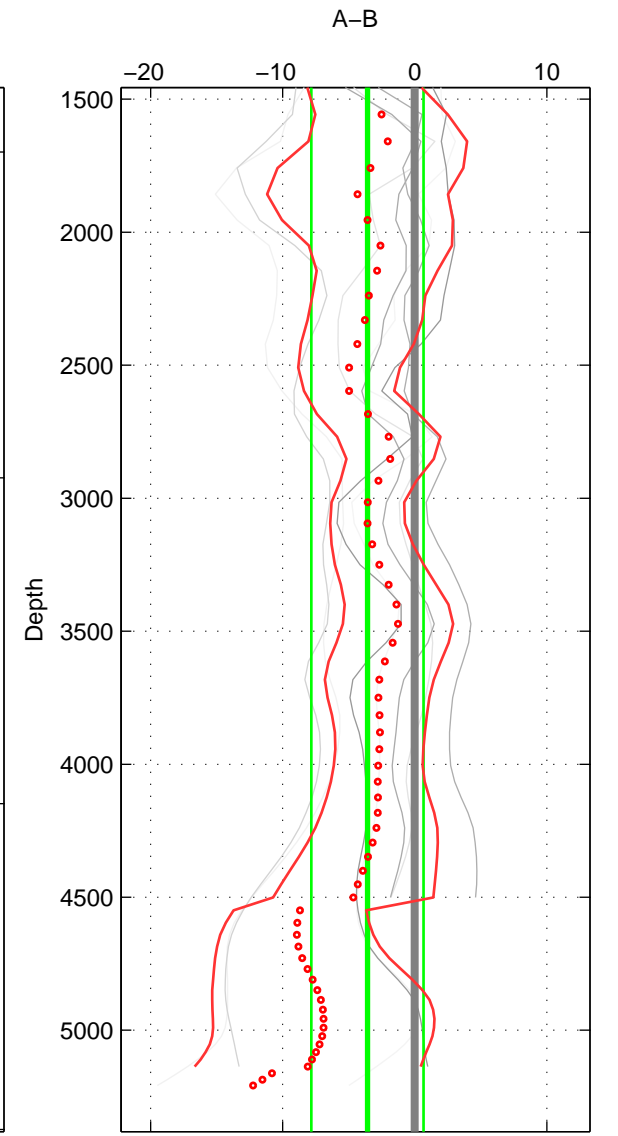

Cruise A (red). Date: Jul 2004 Cruisename: 4765-3
 Cruise B (blue). Date: Oct 2007 Cruisename: 613-4

*** "Favourite" values are means of spaces 1 2 3.

	Offset	O.StDev	Ratio	R.Stdev	Rating
SIGMA:	-2.386	3.133	0.999	0.001	3
THETA:	-2.086	3.284	0.999	0.001	3
DEPTH:	-3.580	4.250	0.998	0.002	3
FAV. :	-2.684	3.555	0.999	0.002	3

Profiles of A: 4
 Profiles of B: 3
 Diff profs : 8
 WMoffset (A-B): -2.3864
 WMoffset stdev: 3.1327
 WMratio (A/B): 0.99898
 WMratio stdev: 0.0013344

Quality (1-5): 3

Profiles of A: 4
 Profiles of B: 3
 Diff profs : 8
 WMoffset (A-B): -2.0861
 WMoffset stdev: 3.2835
 WMratio (A/B): 0.99911
 WMratio stdev: 0.0013983

Quality (1-5): 3

Profiles of A: 3
 Profiles of B: 3
 Diff profs : 7
 WMoffset (A-B): -3.5798
 WMoffset stdev: 4.2502
 WMratio (A/B): 0.99847
 WMratio stdev: 0.0018116

Quality (1-5): 3