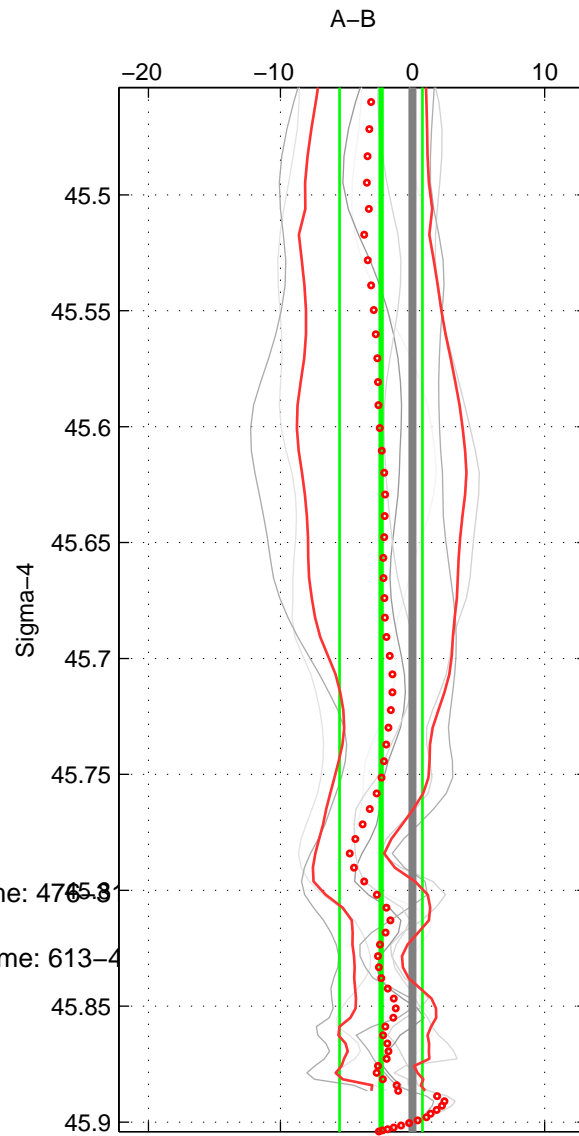

Cruise A (red). Date: Jul 2004 Cruisename: 4765-3
 Cruise B (blue). Date: Oct 2007 Cruisename: 613-4

*** "Favourite" values are means of spaces 1 2 3.

	Offset	O.StDev	Ratio	R.Stdev	Rating
SIGMA:	-2.386	3.133	0.999	0.001	3
THETA:	-2.086	3.284	0.999	0.001	3
DEPTH:	-3.580	4.250	0.998	0.002	3
FAV. :	-2.684	3.555	0.999	0.002	3

Profiles of A: 4
 Profiles of B: 3
 Diff profs : 8
 WMoffset (A-B): -2.3864
 WMoffset stdev: 3.1327
 WMratio (A/B): 0.99898
 WMratio stdev: 0.0013344

Quality (1-5): 3

Profiles of A: 4
 Profiles of B: 3
 Diff profs : 8
 WMoffset (A-B): -2.0861
 WMoffset stdev: 3.2835
 WMratio (A/B): 0.99911
 WMratio stdev: 0.0013983

Quality (1-5): 3

Profiles of A: 3
 Profiles of B: 3
 Diff profs : 7
 WMoffset (A-B): -3.5798
 WMoffset stdev: 4.2502
 WMratio (A/B): 0.99847
 WMratio stdev: 0.0018116

Quality (1-5): 3