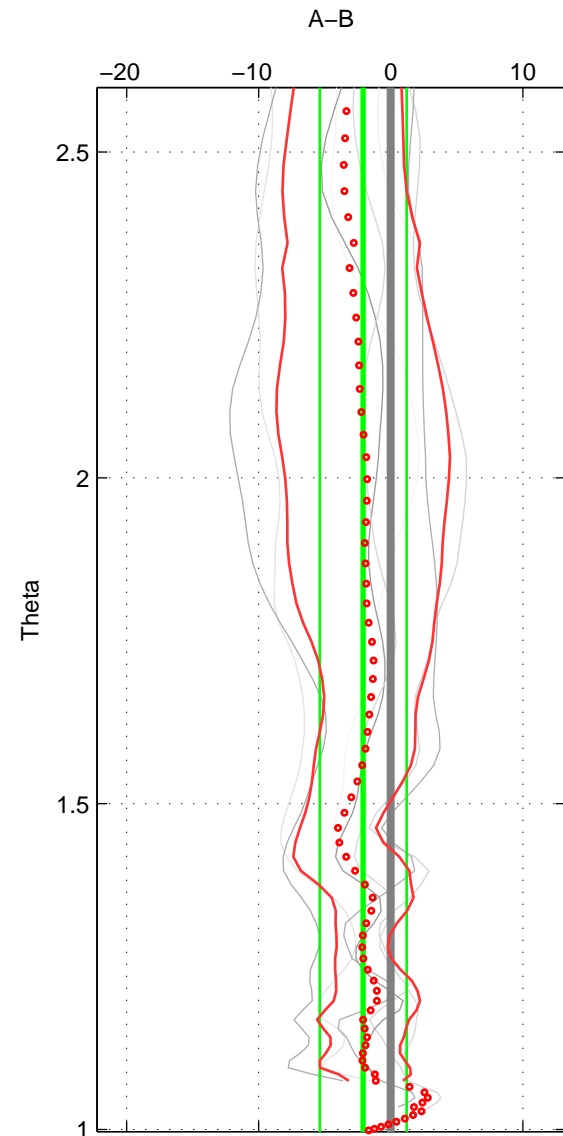

Cruise A (red). Date: Jul 2004 Cruisename: 4765-3
 Cruise B (blue). Date: Oct 2007 Cruisename: 613-4

*** "Favourite" values are means of spaces 1 2 3.

	Offset	O.StDev	Ratio	R.Stdev	Rating
SIGMA:	-2.386	3.133	0.999	0.001	3
THETA:	-2.086	3.284	0.999	0.001	3
DEPTH:	-3.580	4.250	0.998	0.002	3
FAV. :	-2.684	3.555	0.999	0.002	3

Profiles of A: 4
 Profiles of B: 3
 Diff profs : 8
 WMoffset (A-B): -2.3864
 WMoffset stdev: 3.1327
 WMratio (A/B): 0.99898
 WMratio stdev: 0.0013344

Quality (1-5): 3

Profiles of A: 4
 Profiles of B: 3
 Diff profs : 8
 WMoffset (A-B): -2.0861
 WMoffset stdev: 3.2835
 WMratio (A/B): 0.99911
 WMratio stdev: 0.0013983

Quality (1-5): 3

Profiles of A: 3
 Profiles of B: 3
 Diff profs : 7
 WMoffset (A-B): -3.5798
 WMoffset stdev: 4.2502
 WMratio (A/B): 0.99847
 WMratio stdev: 0.0018116

Quality (1-5): 3