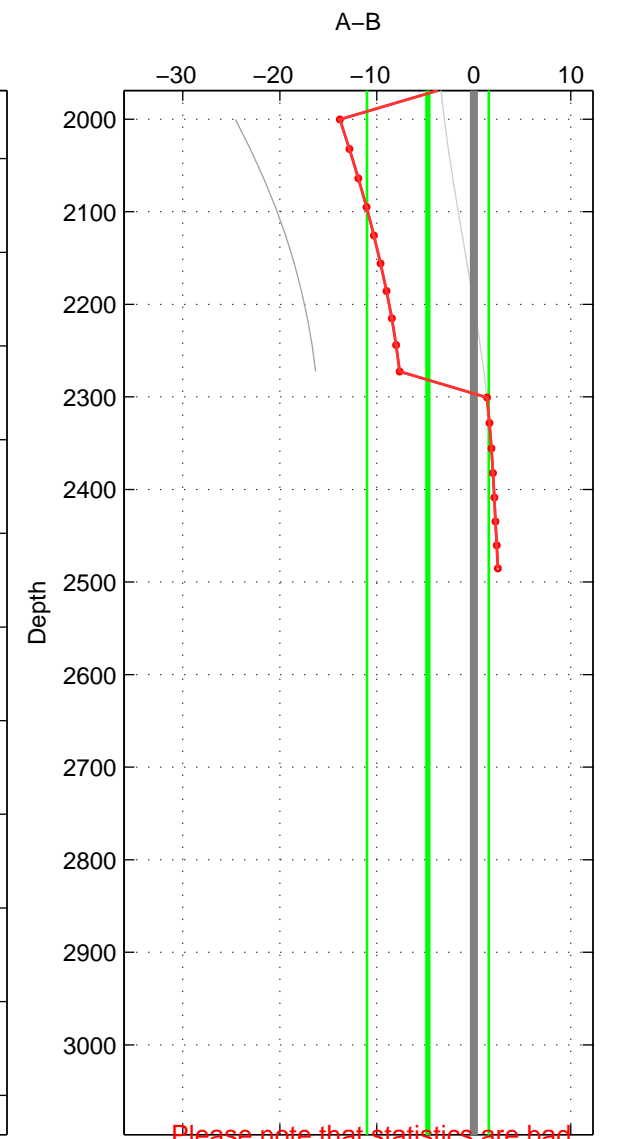

Cruise A (red). Date: Jul 1992 Cruisename: 7-06MT19920701  
 Cruise B (blue). Date: Nov 1995 Cruisename: 93-58JH19951108

\*\*\* "Favourite" values are those of space 2.

	Offset	O.StDev	Ratio	R.Stdev	Rating
SIGMA:	-4.655	6.911	0.998	0.003	1
THETA:	-16.349	6.907	0.992	0.003	2
DEPTH:	-4.742	6.280	0.998	0.003	1
FAV. :	-16.349	6.907	0.992	0.003	2

Please note that statistics are bad.

Profiles of A: 2  
 Profiles of B: 5  
 Diff profs : 2  
 WMoffset (A-B): -4.6552  
 WMoffset stdev: 6.9108  
 WMratio (A/B): 0.99785  
 WMratio stdev: 0.0031915

Quality (1-5): 1

Profiles of A: 3  
 Profiles of B: 5  
 Diff profs : 6  
 WMoffset (A-B): -16.3492  
 WMoffset stdev: 6.9069  
 WMratio (A/B): 0.99245  
 WMratio stdev: 0.0031775

Quality (1-5): 2

Please note that statistics are bad.

Profiles of A: 2  
 Profiles of B: 5  
 Diff profs : 2  
 WMoffset (A-B): -4.7421  
 WMoffset stdev: 6.2801  
 WMratio (A/B): 0.99781  
 WMratio stdev: 0.0029031

Quality (1-5): 1