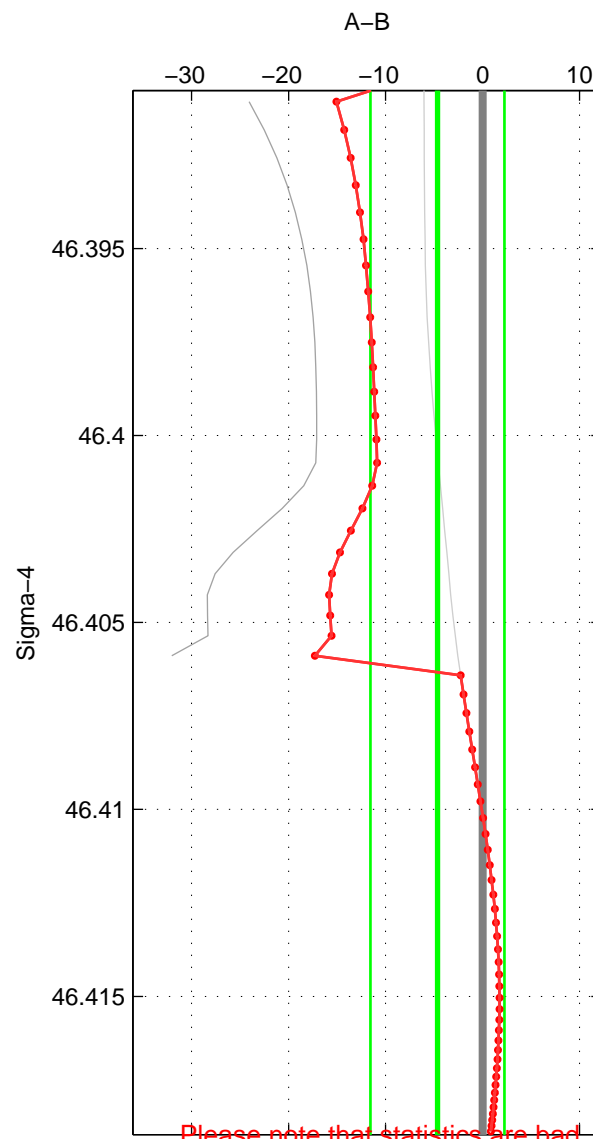

Cruise A (red). Date: Jul 1992 Cruisename: 7-06MT19920701  
 Cruise B (blue). Date: Nov 1995 Cruisename: 93-58JH19951108

\*\*\* "Favourite" values are those of space 2.

	Offset	O.StDev	Ratio	R.Stdev	Rating
SIGMA:	-4.655	6.911	0.998	0.003	1
THETA:	-16.349	6.907	0.992	0.003	2
DEPTH:	-4.742	6.280	0.998	0.003	1
FAV. :	-16.349	6.907	0.992	0.003	2

Please note that statistics are bad.

Profiles of A: 2  
 Profiles of B: 5  
 Diff profs : 2  
 WMoffset (A-B): -4.6552  
 WMoffset stdev: 6.9108  
 WMratio (A/B): 0.99785  
 WMratio stdev: 0.0031915

Quality (1-5): 1

Profiles of A: 3  
 Profiles of B: 5  
 Diff profs : 6  
 WMoffset (A-B): -16.3492  
 WMoffset stdev: 6.9069  
 WMratio (A/B): 0.99245  
 WMratio stdev: 0.0031775

Quality (1-5): 2

Please note that statistics are bad.

Profiles of A: 2  
 Profiles of B: 5  
 Diff profs : 2  
 WMoffset (A-B): -4.7421  
 WMoffset stdev: 6.2801  
 WMratio (A/B): 0.99781  
 WMratio stdev: 0.0029031

Quality (1-5): 1