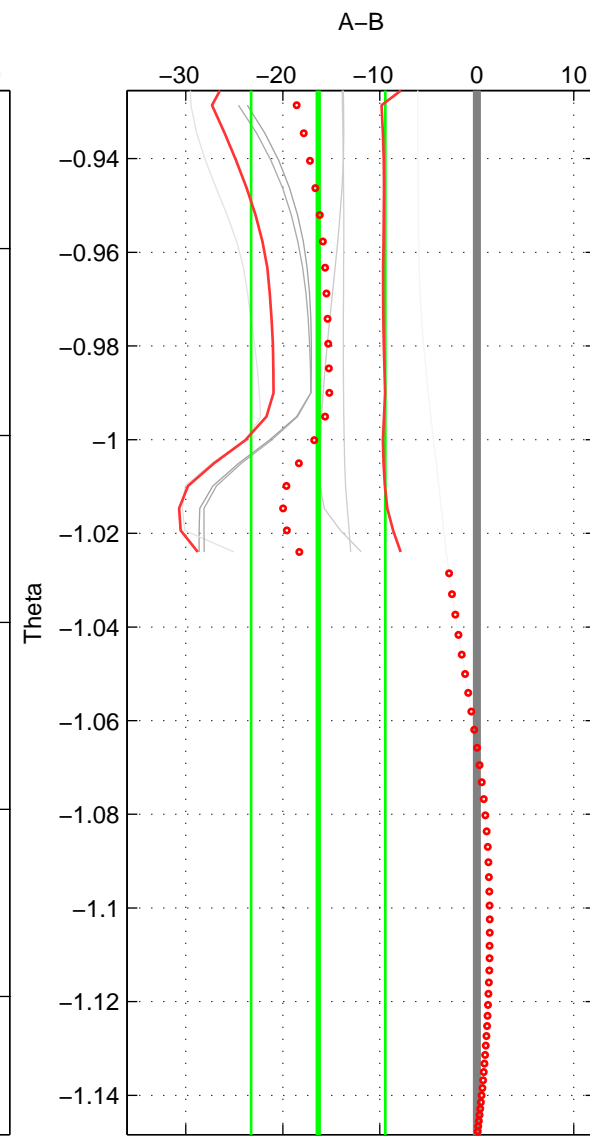

Cruise A (red). Date: Jul 1992 Cruisename: 7-06MT19920701  
 Cruise B (blue). Date: Nov 1995 Cruisename: 93-58JH19951108

\*\*\* "Favourite" values are those of space 2.

	Offset	O.StDev	Ratio	R.Stdev	Rating
SIGMA:	-4.655	6.911	0.998	0.003	1
THETA:	-16.349	6.907	0.992	0.003	2
DEPTH:	-4.742	6.280	0.998	0.003	1
FAV. :	-16.349	6.907	0.992	0.003	2

Please note that statistics are bad.

Profiles of A: 2  
 Profiles of B: 5  
 Diff profs : 2  
 WMoffset (A-B): -4.6552  
 WMoffset stdev: 6.9108  
 WMratio (A/B): 0.99785  
 WMratio stdev: 0.0031915

Quality (1-5): 1

Profiles of A: 3  
 Profiles of B: 5  
 Diff profs : 6  
 WMoffset (A-B): -16.3492  
 WMoffset stdev: 6.9069  
 WMratio (A/B): 0.99245  
 WMratio stdev: 0.0031775

Quality (1-5): 2

Please note that statistics are bad.

Profiles of A: 2  
 Profiles of B: 5  
 Diff profs : 2  
 WMoffset (A-B): -4.7421  
 WMoffset stdev: 6.2801  
 WMratio (A/B): 0.99781  
 WMratio stdev: 0.0029031

Quality (1-5): 1