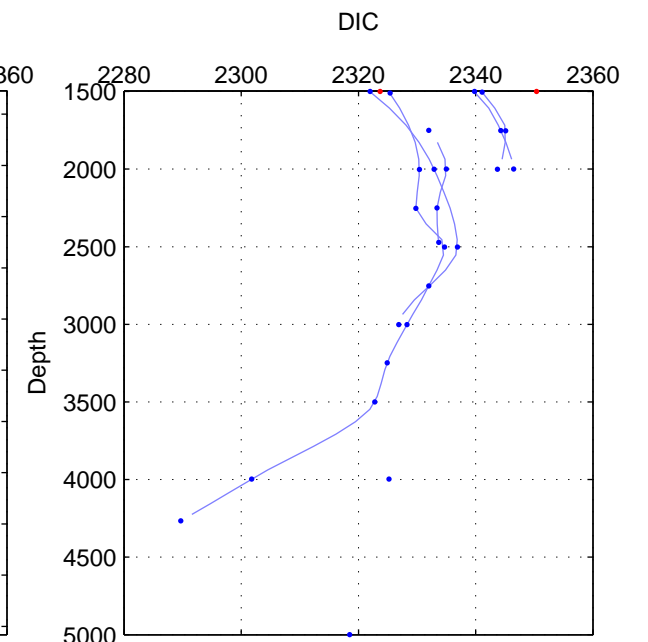

Cruise A (red). Date: Jul 2005 Cruisename: 669-49UF20050615

Cruise B (blue). Date: Feb 2006 Cruisename: 710-49UP20060113

*** "Favourite" values are means of spaces 2 3.

	Offset	O.StDev	Ratio	R.Stdev	Rating
SIGMA:	NaN	NaN	NaN	NaN	NaN
THETA:	5.593	2.268	1.002	0.001	2
DEPTH:	9.167	0.000	1.004	0.000	2
FAV. :	7.380	1.134	1.003	0.000	2

Please note that statistics are bad.

Profiles of A: 2
 Profiles of B: 5
 Diff profs : 1
 WMOffset (A-B): 5.5934
 WMOffset stdev: 2.2684
 WMratio (A/B): 1.0024
 WMratio stdev: 0.0009682

Quality (1-5): 2

Please note that statistics are bad.

Profiles of A: 2
 Profiles of B: 5
 Diff profs : 1
 WMOffset (A-B): 9.1667
 WMOffset stdev: 0
 WMratio (A/B): 1.0039
 WMratio stdev: 0

Quality (1-5): 2