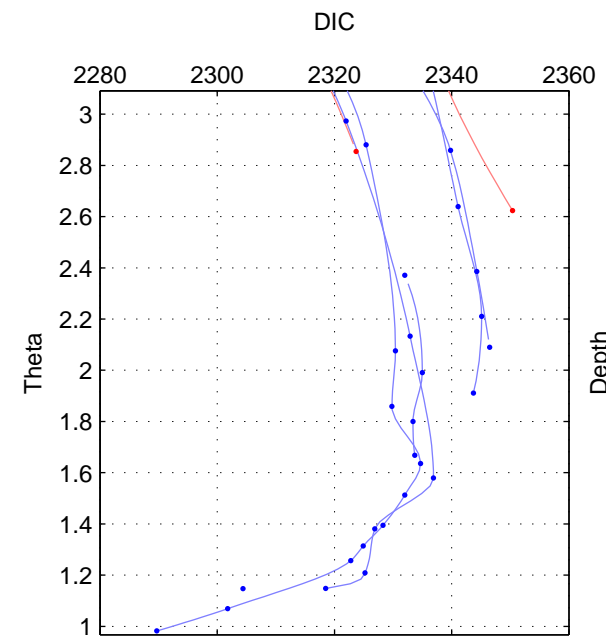

Cruise A (red). Date: Jul 2005 Cruisename: 669-49UF20050615

Cruise B (blue). Date: Feb 2006 Cruisename: 710-49UP20060113

*** "Favourite" values are means of spaces 2 3.

	Offset	O.StDev	Ratio	R.Stdev	Rating
SIGMA:	NaN	NaN	NaN	NaN	NaN
THETA:	5.593	2.268	1.002	0.001	2
DEPTH:	9.167	0.000	1.004	0.000	2
FAV. :	7.380	1.134	1.003	0.000	2

Please note that statistics are bad.

Profiles of A: 2
 Profiles of B: 5
 Diff profs : 1
 WMOffset (A-B): 5.5934
 WMOffset stdev: 2.2684
 WMratio (A/B): 1.0024
 WMratio stdev: 0.0009682

Quality (1-5): 2

Please note that statistics are bad.

Profiles of A: 2
 Profiles of B: 5
 Diff profs : 1
 WMOffset (A-B): 9.1667
 WMOffset stdev: 0
 WMratio (A/B): 1.0039
 WMratio stdev: 0

Quality (1-5): 2