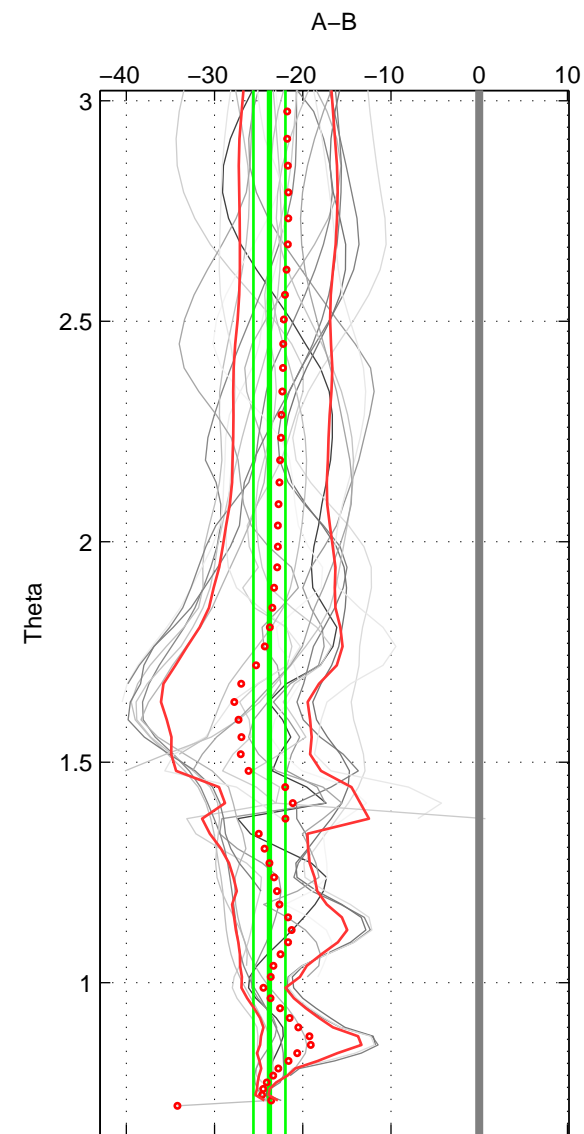

Cruise A (red). Date: Aug 1995 Cruisename: 351-316N19950715
 Cruise B (blue). Date: Feb 1978 Cruisename: 355-318M19771204

*** "Favourite" values are means of spaces 1 2 3.

	Offset	O.StDev	Ratio	R.Stdev	Rating
SIGMA:	-24.299	1.904	0.989	0.001	5
THETA:	-23.779	1.812	0.990	0.001	5
DEPTH:	-21.682	5.764	0.991	0.002	5
FAV.:	-23.253	3.160	0.990	0.001	5

Profiles of A: 24
 Profiles of B: 6
 Diff profs: 21
 WMoffset (A-B): -24.2989
 WMoffset stdev: 1.9038
 WMratio (A/B): 0.98945
 WMratio stdev: 0.00083009

Quality (1-5): 5

Profiles of A: 24
 Profiles of B: 6
 Diff profs: 21
 WMoffset (A-B): -23.7788
 WMoffset stdev: 1.8117
 WMratio (A/B): 0.98966
 WMratio stdev: 0.00079173

Quality (1-5): 5

Profiles of A: 24
 Profiles of B: 6
 Diff profs: 21
 WMoffset (A-B): -21.6815
 WMoffset stdev: 5.7636
 WMratio (A/B): 0.99064
 WMratio stdev: 0.0024994

Quality (1-5): 5