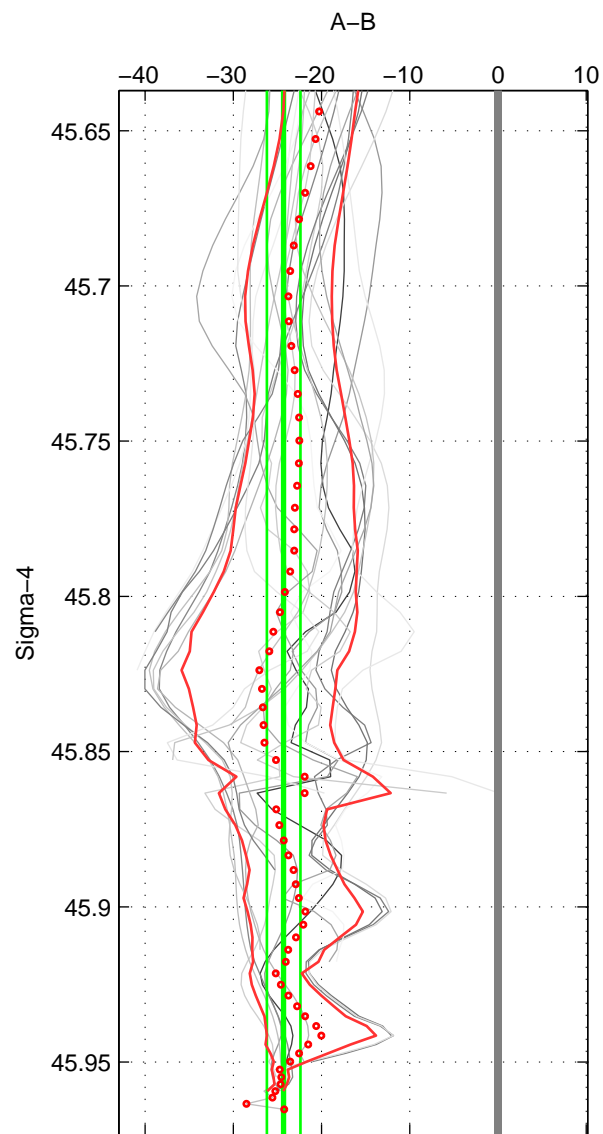

Cruise A (red). Date: Aug 1995 Cruisename: 351-316N19950715
 Cruise B (blue). Date: Feb 1978 Cruisename: 355-318M19771204

*** "Favourite" values are means of spaces 1 2 3.

	Offset	O.StDev	Ratio	R.Stdev	Rating
SIGMA:	-24.299	1.904	0.989	0.001	5
THETA:	-23.779	1.812	0.990	0.001	5
DEPTH:	-21.682	5.764	0.991	0.002	5
FAV.:	-23.253	3.160	0.990	0.001	5

Profiles of A: 24
 Profiles of B: 6
 Diff profs: 21
 WMoffset (A-B): -24.2989
 WMoffset stdev: 1.9038
 WMratio (A/B): 0.98945
 WMratio stdev: 0.00083009

Quality (1-5): 5

Profiles of A: 24
 Profiles of B: 6
 Diff profs: 21
 WMoffset (A-B): -23.7788
 WMoffset stdev: 1.8117
 WMratio (A/B): 0.98966
 WMratio stdev: 0.00079173

Quality (1-5): 5

Profiles of A: 24
 Profiles of B: 6
 Diff profs: 21
 WMoffset (A-B): -21.6815
 WMoffset stdev: 5.7636
 WMratio (A/B): 0.99064
 WMratio stdev: 0.0024994

Quality (1-5): 5