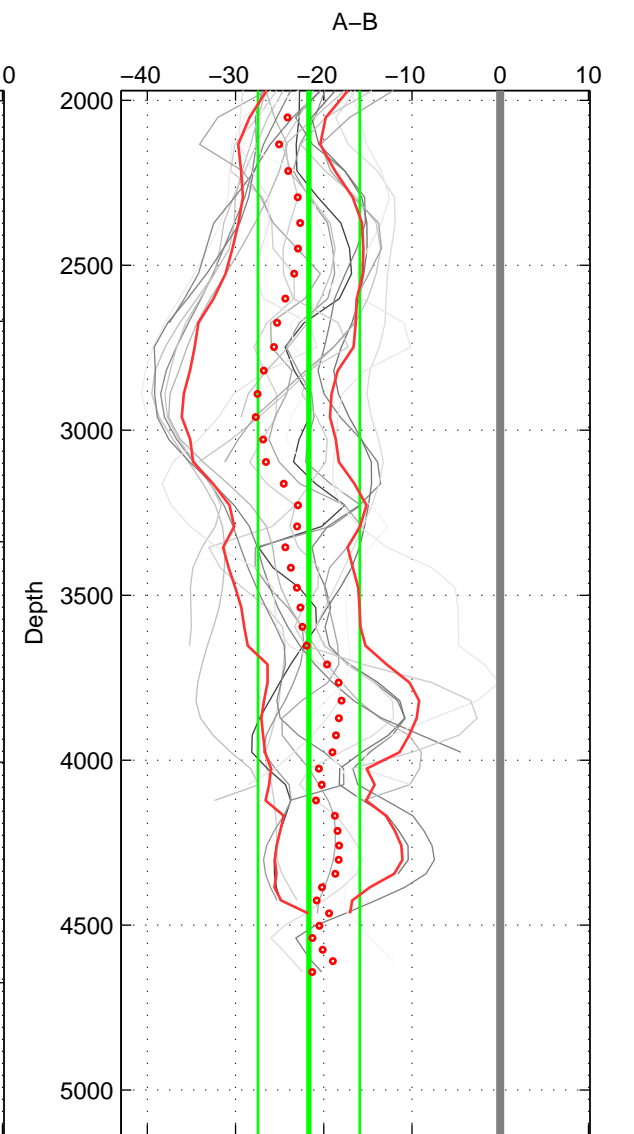

Cruise A (red). Date: Aug 1995 Cruisename: 351-316N19950715
 Cruise B (blue). Date: Feb 1978 Cruisename: 355-318M19771204

*** "Favourite" values are means of spaces 1 2 3.

	Offset	O.StDev	Ratio	R.Stdev	Rating
SIGMA:	-24.299	1.904	0.989	0.001	5
THETA:	-23.779	1.812	0.990	0.001	5
DEPTH:	-21.682	5.764	0.991	0.002	5
FAV.:	-23.253	3.160	0.990	0.001	5

Profiles of A: 24
 Profiles of B: 6
 Diff profs: 21
 WMoffset (A-B): -24.2989
 WMoffset stdev: 1.9038
 WMratio (A/B): 0.98945
 WMratio stdev: 0.00083009

Quality (1-5): 5

Profiles of A: 24
 Profiles of B: 6
 Diff profs: 21
 WMoffset (A-B): -23.7788
 WMoffset stdev: 1.8117
 WMratio (A/B): 0.98966
 WMratio stdev: 0.00079173

Quality (1-5): 5

Profiles of A: 24
 Profiles of B: 6
 Diff profs: 21
 WMoffset (A-B): -21.6815
 WMoffset stdev: 5.7636
 WMratio (A/B): 0.99064
 WMratio stdev: 0.0024994

Quality (1-5): 5