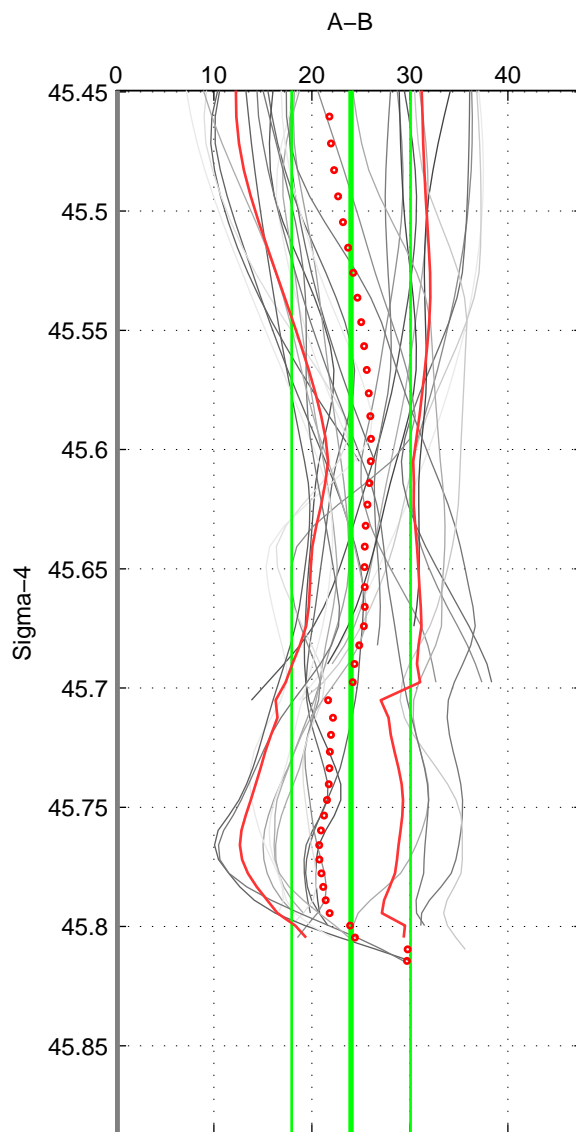

Cruise A (red). Date: Aug 1993 Cruisename: 498-325019930705

Cruise B (blue). Date: Jun 1993 Cruisename: 617-49OS19930611

*** "Favourite" values are means of spaces 1 2.

	Offset	O.StDev	Ratio	R.Stdev	Rating
SIGMA:	24.007	6.070	1.010	0.003	4
THETA:	23.281	6.098	1.010	0.003	4
DEPTH:	22.179	6.179	1.009	0.003	3
FAV. :	23.644	6.084	1.010	0.003	4

Profiles of A: 12
 Profiles of B: 14
 Diff profs : 29
 WMoffset (A-B): 24.0066
 WMoffset stdev: 6.0704
 WMratio (A/B): 1.0102
 WMratio stdev: 0.0025956

Quality (1-5): 4

Profiles of A: 12
 Profiles of B: 14
 Diff profs : 31
 WMoffset (A-B): 23.2806
 WMoffset stdev: 6.0981
 WMratio (A/B): 1.0099
 WMratio stdev: 0.0026096

Quality (1-5): 4

Profiles of A: 12
 Profiles of B: 14
 Diff profs : 31
 WMoffset (A-B): 22.1791
 WMoffset stdev: 6.1794
 WMratio (A/B): 1.0094
 WMratio stdev: 0.0026474

Quality (1-5): 3