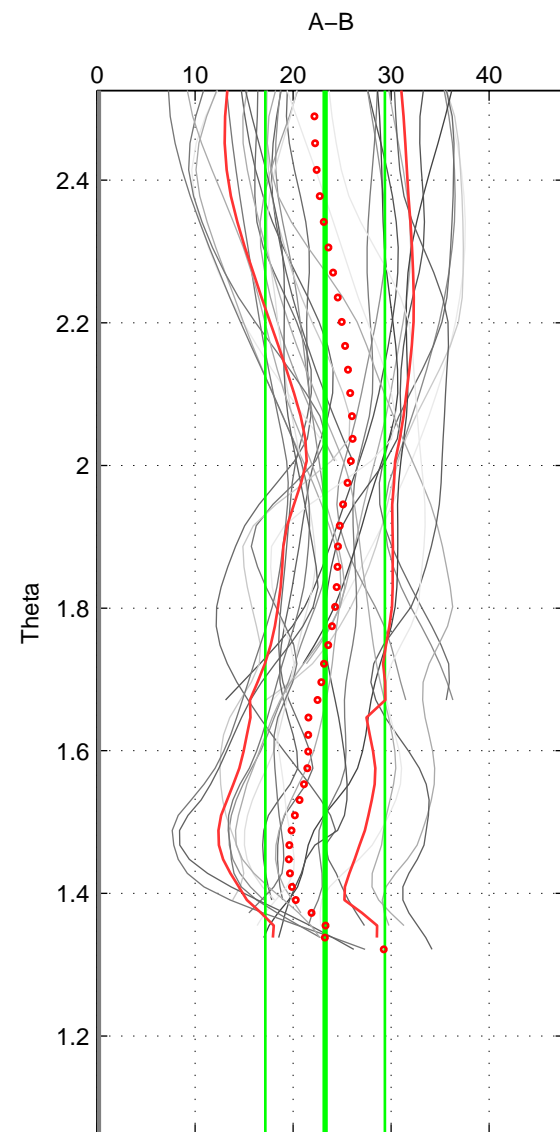

Cruise A (red). Date: Aug 1993 Cruisename: 498-325019930705

Cruise B (blue). Date: Jun 1993 Cruisename: 617-49OS19930611

*** "Favourite" values are means of spaces 1 2.

	Offset	O.StDev	Ratio	R.Stdev	Rating
SIGMA:	24.007	6.070	1.010	0.003	4
THETA:	23.281	6.098	1.010	0.003	4
DEPTH:	22.179	6.179	1.009	0.003	3
FAV. :	23.644	6.084	1.010	0.003	4

Profiles of A: 12
 Profiles of B: 14
 Diff profs : 29
 WMoffset (A-B): 24.0066
 WMoffset stdev: 6.0704
 WMratio (A/B): 1.0102
 WMratio stdev: 0.0025956

Quality (1-5): 4

Profiles of A: 12
 Profiles of B: 14
 Diff profs : 31
 WMoffset (A-B): 23.2806
 WMoffset stdev: 6.0981
 WMratio (A/B): 1.0099
 WMratio stdev: 0.0026096

Quality (1-5): 4

Profiles of A: 12
 Profiles of B: 14
 Diff profs : 31
 WMoffset (A-B): 22.1791
 WMoffset stdev: 6.1794
 WMratio (A/B): 1.0094
 WMratio stdev: 0.0026474

Quality (1-5): 3