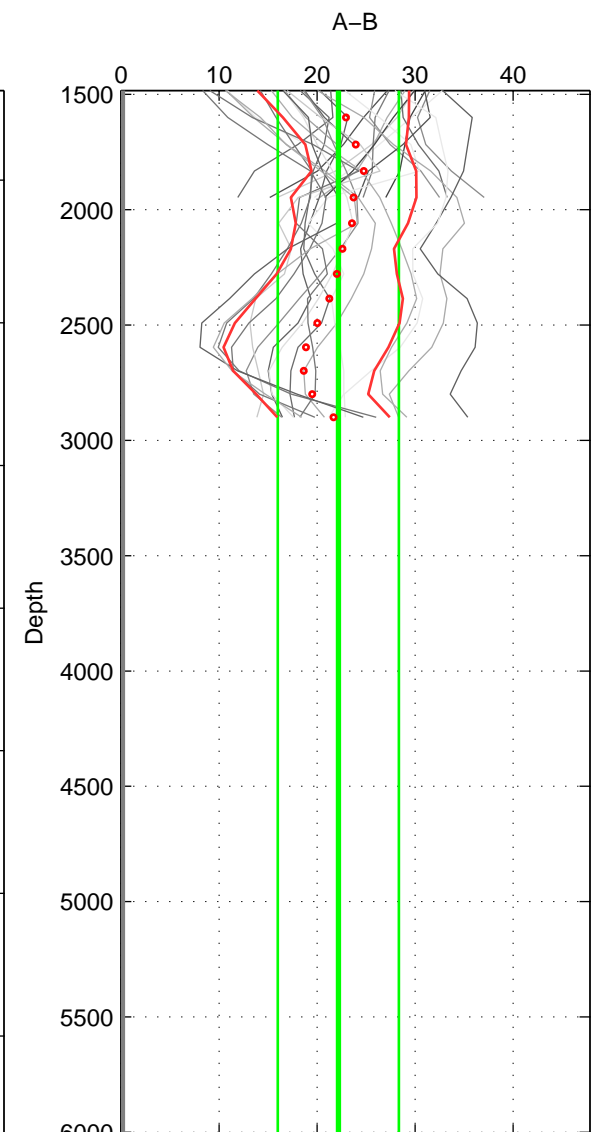

Cruise A (red). Date: Aug 1993 Cruisename: 498-325019930705

Cruise B (blue). Date: Jun 1993 Cruisename: 617-49OS19930611

*** "Favourite" values are means of spaces 1 2.

	Offset	O.StDev	Ratio	R.Stdev	Rating
SIGMA:	24.007	6.070	1.010	0.003	4
THETA:	23.281	6.098	1.010	0.003	4
DEPTH:	22.179	6.179	1.009	0.003	3
FAV. :	23.644	6.084	1.010	0.003	4

Profiles of A: 12
 Profiles of B: 14
 Diff profs : 29
 WMoffset (A-B): 24.0066
 WMoffset stdev: 6.0704
 WMratio (A/B): 1.0102
 WMratio stdev: 0.0025956

Quality (1-5): 4

Profiles of A: 12
 Profiles of B: 14
 Diff profs : 31
 WMoffset (A-B): 23.2806
 WMoffset stdev: 6.0981
 WMratio (A/B): 1.0099
 WMratio stdev: 0.0026096

Quality (1-5): 4

Profiles of A: 12
 Profiles of B: 14
 Diff profs : 31
 WMoffset (A-B): 22.1791
 WMoffset stdev: 6.1794
 WMratio (A/B): 1.0094
 WMratio stdev: 0.0026474

Quality (1-5): 3