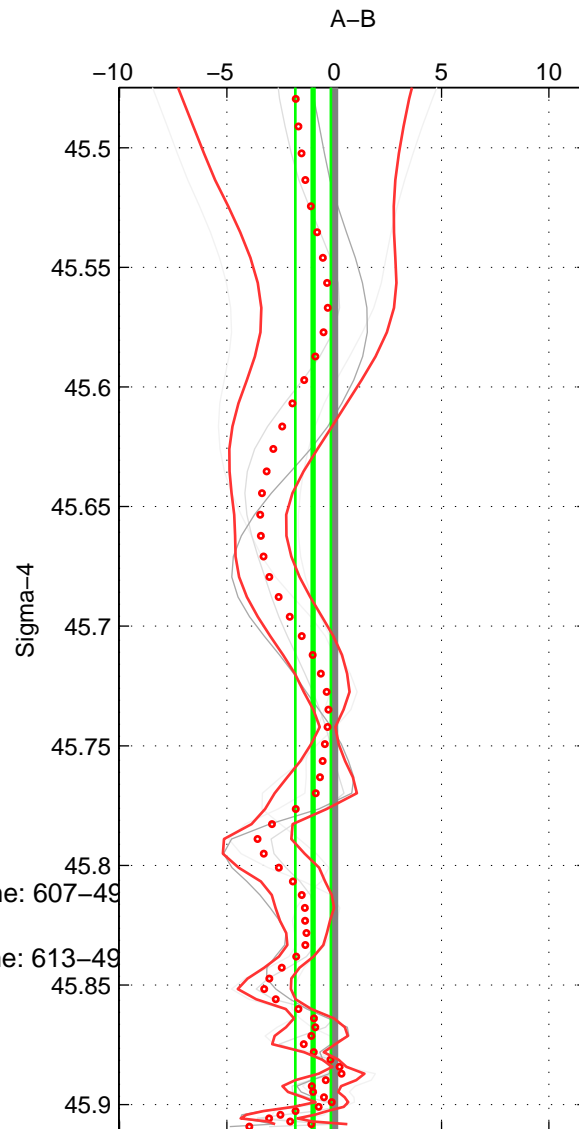

Cruise A (red). Date: Dec 2005 Cruisename: 607-49

Cruise B (blue). Date: Oct 2007 Cruisename: 613-49

*** "Favourite" values are means of spaces 1 2 3.

	Offset	O.StDev	Ratio	R.Stdev	Rating
SIGMA:	-0.987	0.827	1.000	0.000	3
THETA:	-1.086	0.578	1.000	0.000	3
DEPTH:	-0.840	0.987	1.000	0.000	3
FAV. :	-0.971	0.797	1.000	0.000	3

Profiles of A: 2
 Profiles of B: 3
 Diff profs : 4
 WMoffset (A-B): -0.98715
 WMoffset stdev: 0.82673
 WMratio (A/B): 0.99958
 WMratio stdev: 0.00035486

Quality (1-5): 3

Profiles of A: 2
 Profiles of B: 3
 Diff profs : 4
 WMoffset (A-B): -1.0856
 WMoffset stdev: 0.57818
 WMratio (A/B): 0.99953
 WMratio stdev: 0.00024918

Quality (1-5): 3

Profiles of A: 2
 Profiles of B: 3
 Diff profs : 4
 WMoffset (A-B): -0.83986
 WMoffset stdev: 0.98676
 WMratio (A/B): 0.99964
 WMratio stdev: 0.00042581

Quality (1-5): 3