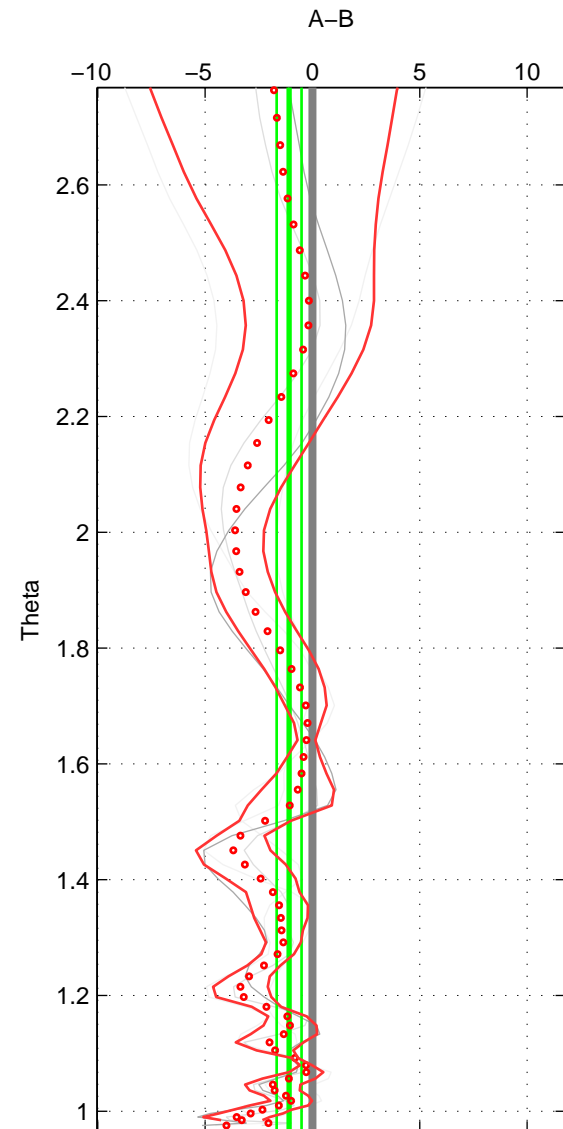

Cruise A (red). Date: Dec 2005 Cruisename: 607-49

Cruise B (blue). Date: Oct 2007 Cruisename: 613-49

*** "Favourite" values are means of spaces 1 2 3.

	Offset	O.StDev	Ratio	R.Stdev	Rating
SIGMA:	-0.987	0.827	1.000	0.000	3
THETA:	-1.086	0.578	1.000	0.000	3
DEPTH:	-0.840	0.987	1.000	0.000	3
FAV. :	-0.971	0.797	1.000	0.000	3

Profiles of A: 2
 Profiles of B: 3
 Diff profs : 4
 WMoffset (A-B): -0.98715
 WMoffset stdev: 0.82673
 WMratio (A/B): 0.99958
 WMratio stdev: 0.00035486

Quality (1-5): 3

Profiles of A: 2
 Profiles of B: 3
 Diff profs : 4
 WMoffset (A-B): -1.0856
 WMoffset stdev: 0.57818
 WMratio (A/B): 0.99953
 WMratio stdev: 0.00024918

Quality (1-5): 3

Profiles of A: 2
 Profiles of B: 3
 Diff profs : 4
 WMoffset (A-B): -0.83986
 WMoffset stdev: 0.98676
 WMratio (A/B): 0.99964
 WMratio stdev: 0.00042581

Quality (1-5): 3