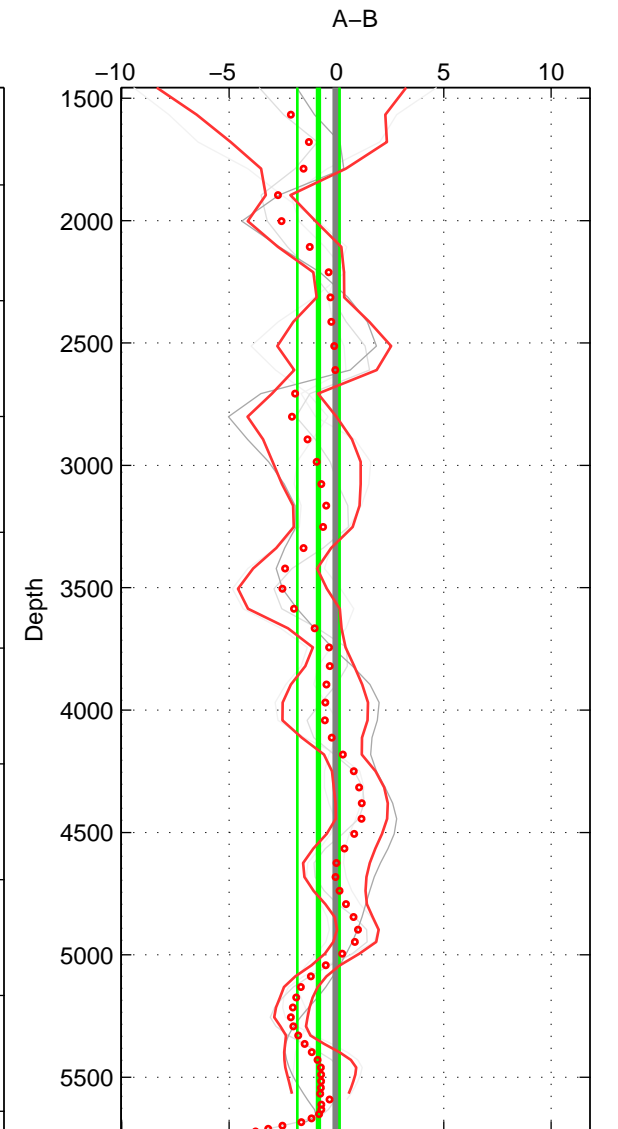

Cruise A (red). Date: Dec 2005 Cruisename: 607-49

Cruise B (blue). Date: Oct 2007 Cruisename: 613-49

*** "Favourite" values are means of spaces 1 2 3.

	Offset	O.StDev	Ratio	R.Stdev	Rating
SIGMA:	-0.987	0.827	1.000	0.000	3
THETA:	-1.086	0.578	1.000	0.000	3
DEPTH:	-0.840	0.987	1.000	0.000	3
FAV. :	-0.971	0.797	1.000	0.000	3

Profiles of A: 2
 Profiles of B: 3
 Diff profs : 4
 WMoffset (A-B): -0.98715
 WMoffset stdev: 0.82673
 WMratio (A/B): 0.99958
 WMratio stdev: 0.00035486

Quality (1-5): 3

Profiles of A: 2
 Profiles of B: 3
 Diff profs : 4
 WMoffset (A-B): -1.0856
 WMoffset stdev: 0.57818
 WMratio (A/B): 0.99953
 WMratio stdev: 0.00024918

Quality (1-5): 3

Profiles of A: 2
 Profiles of B: 3
 Diff profs : 4
 WMoffset (A-B): -0.83986
 WMoffset stdev: 0.98676
 WMratio (A/B): 0.99964
 WMratio stdev: 0.00042581

Quality (1-5): 3