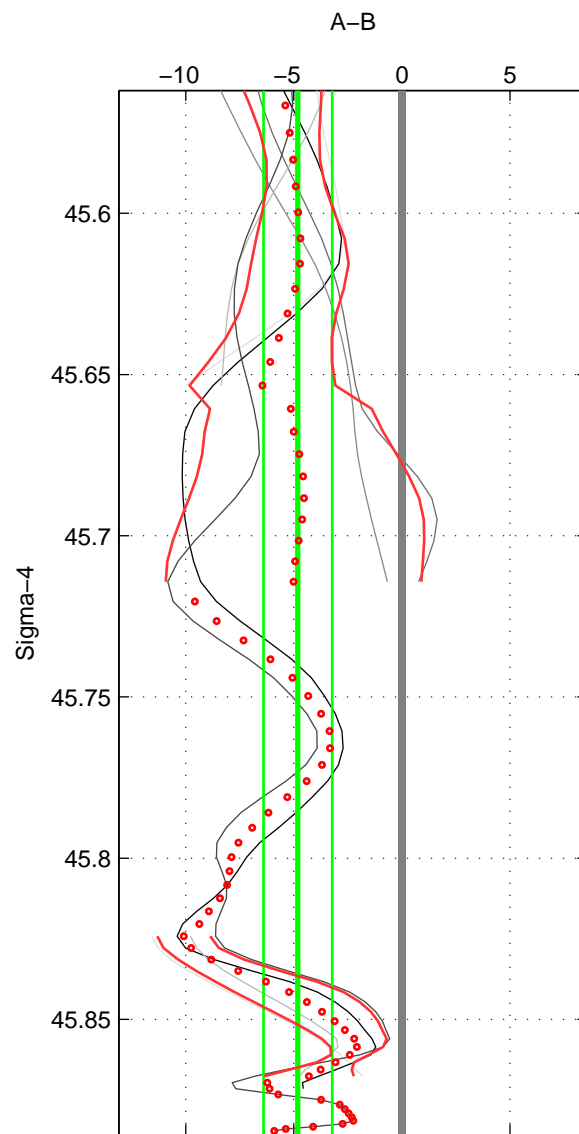

Cruise A (red). Date: Jan 2000 Cruisename: 588-49NZ20000105

Cruise B (blue). Date: Oct 2008 Cruisename: 615-49NZ20081011

\*\*\* "Favourite" values are means of spaces 1 2 3.

	Offset	O.StDev	Ratio	R.Stdev	Rating
SIGMA:	-4.814	1.588	0.998	0.001	3
THETA:	-3.444	1.654	0.999	0.001	3
DEPTH:	-5.074	1.671	0.998	0.001	3
FAV. :	-4.444	1.637	0.998	0.001	3

Profiles of A: 3  
 Profiles of B: 4  
 Diff profs : 6  
 WMoffset (A-B): -4.8142  
 WMoffset stdev: 1.5877  
 WMratio (A/B): 0.99795  
 WMratio stdev: 0.00067522

Quality (1-5): 3

Profiles of A: 3  
 Profiles of B: 4  
 Diff profs : 6  
 WMoffset (A-B): -3.4444  
 WMoffset stdev: 1.654  
 WMratio (A/B): 0.99852  
 WMratio stdev: 0.00070718

Quality (1-5): 3

Profiles of A: 3  
 Profiles of B: 4  
 Diff profs : 6  
 WMoffset (A-B): -5.0738  
 WMoffset stdev: 1.6707  
 WMratio (A/B): 0.99782  
 WMratio stdev: 0.00071472

Quality (1-5): 3