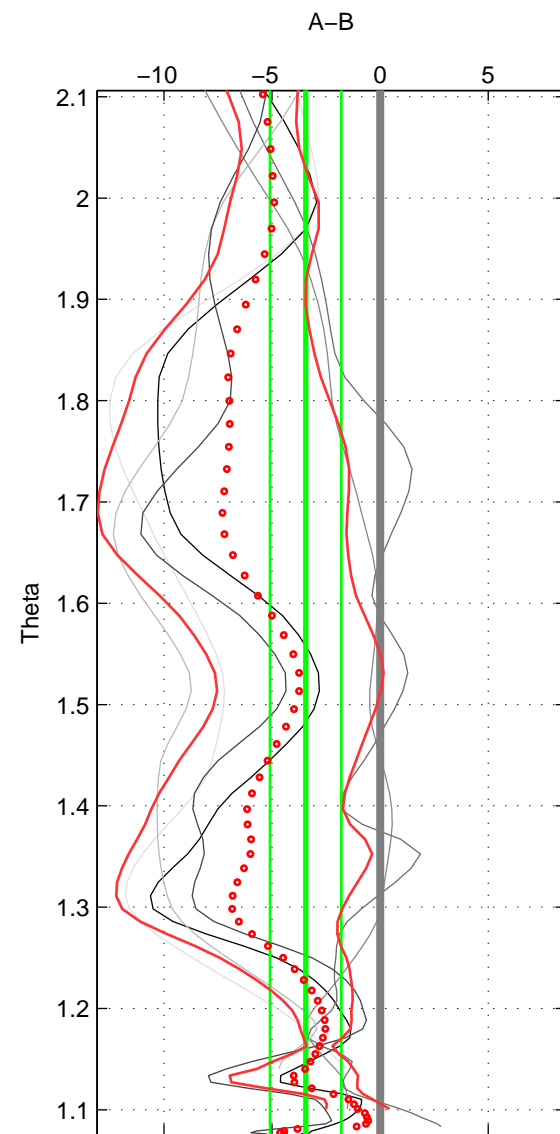

Cruise A (red). Date: Jan 2000 Cruisename: 588-49NZ20000105

Cruise B (blue). Date: Oct 2008 Cruisename: 615-49NZ20081011

\*\*\* "Favourite" values are means of spaces 1 2 3.

	Offset	O.StDev	Ratio	R.Stdev	Rating
SIGMA:	-4.814	1.588	0.998	0.001	3
THETA:	-3.444	1.654	0.999	0.001	3
DEPTH:	-5.074	1.671	0.998	0.001	3
FAV. :	-4.444	1.637	0.998	0.001	3

Profiles of A: 3  
 Profiles of B: 4  
 Diff profs : 6  
 WMoffset (A-B): -4.8142  
 WMoffset stdev: 1.5877  
 WMratio (A/B): 0.99795  
 WMratio stdev: 0.00067522

Quality (1-5): 3

Profiles of A: 3  
 Profiles of B: 4  
 Diff profs : 6  
 WMoffset (A-B): -3.4444  
 WMoffset stdev: 1.654  
 WMratio (A/B): 0.99852  
 WMratio stdev: 0.00070718

Quality (1-5): 3

Profiles of A: 3  
 Profiles of B: 4  
 Diff profs : 6  
 WMoffset (A-B): -5.0738  
 WMoffset stdev: 1.6707  
 WMratio (A/B): 0.99782  
 WMratio stdev: 0.00071472

Quality (1-5): 3