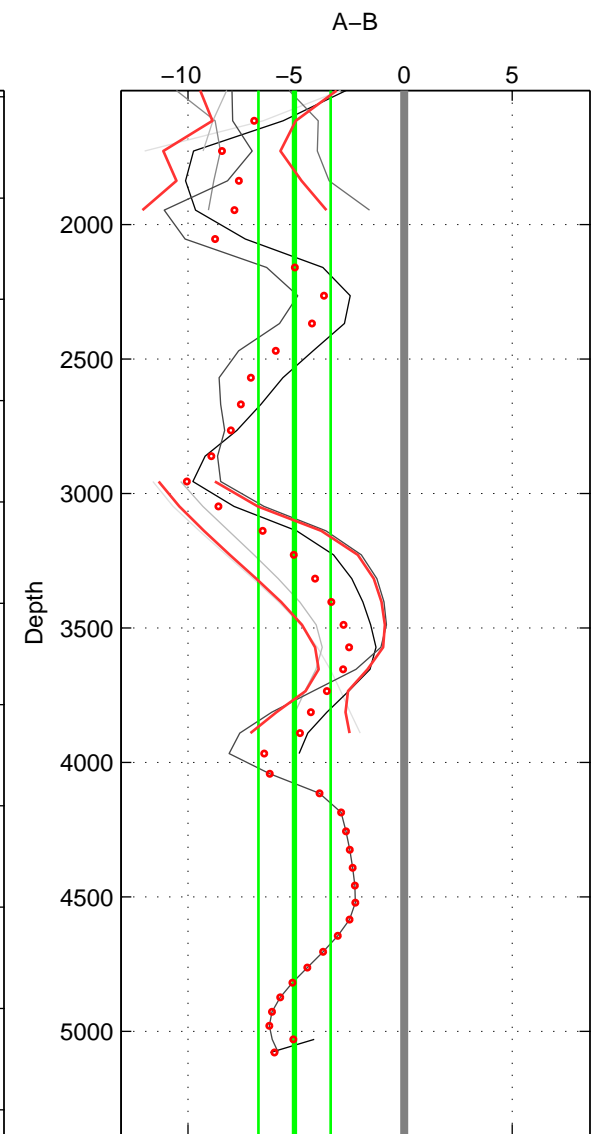

Cruise A (red). Date: Jan 2000 Cruisename: 588-49NZ20000105

Cruise B (blue). Date: Oct 2008 Cruisename: 615-49NZ20081011

\*\*\* "Favourite" values are means of spaces 1 2 3.

	Offset	O.StDev	Ratio	R.Stdev	Rating
SIGMA:	-4.814	1.588	0.998	0.001	3
THETA:	-3.444	1.654	0.999	0.001	3
DEPTH:	-5.074	1.671	0.998	0.001	3
FAV. :	-4.444	1.637	0.998	0.001	3

Profiles of A: 3  
 Profiles of B: 4  
 Diff profs : 6  
 WMoffset (A-B): -4.8142  
 WMoffset stdev: 1.5877  
 WMratio (A/B): 0.99795  
 WMratio stdev: 0.00067522

Quality (1-5): 3

Profiles of A: 3  
 Profiles of B: 4  
 Diff profs : 6  
 WMoffset (A-B): -3.4444  
 WMoffset stdev: 1.654  
 WMratio (A/B): 0.99852  
 WMratio stdev: 0.00070718

Quality (1-5): 3

Profiles of A: 3  
 Profiles of B: 4  
 Diff profs : 6  
 WMoffset (A-B): -5.0738  
 WMoffset stdev: 1.6707  
 WMratio (A/B): 0.99782  
 WMratio stdev: 0.00071472

Quality (1-5): 3