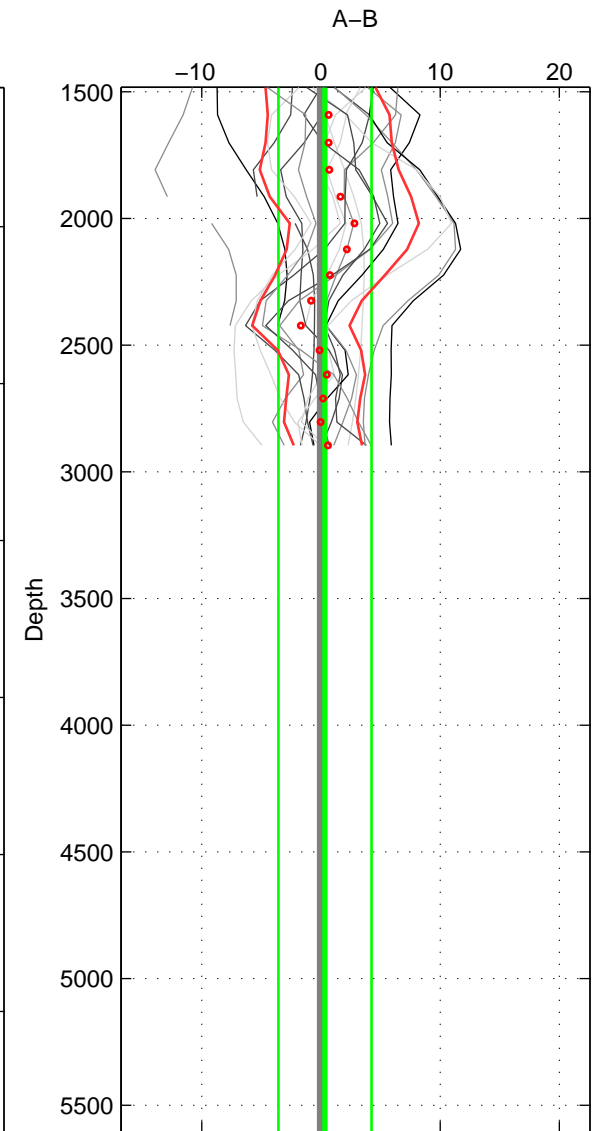

Cruise A (red). Date: Jul 2001 Cruisename: 575-49HO20010710  
 Cruise B (blue). Date: Mar 2003 Cruisename: 597-49NZ20030220

\*\*\* "Favourite" values are means of spaces 1 2.

	Offset	O.StDev	Ratio	R.Stdev	Rating
SIGMA:	0.144	2.872	1.000	0.001	4
THETA:	0.585	2.990	1.000	0.001	4
DEPTH:	0.333	3.909	1.000	0.002	3
FAV.:	0.365	2.931	1.000	0.001	4

Profiles of A: 6  
 Profiles of B: 10  
 Diff profs : 20  
 WMoffset (A-B): 0.14423  
 WMoffset stdev: 2.8719  
 WMratio (A/B): 1.0001  
 WMratio stdev: 0.001217

Quality (1-5): 4

Profiles of A: 6  
 Profiles of B: 11  
 Diff profs : 22  
 WMoffset (A-B): 0.5851  
 WMoffset stdev: 2.9899  
 WMratio (A/B): 1.0002  
 WMratio stdev: 0.0012703

Quality (1-5): 4

Profiles of A: 6  
 Profiles of B: 10  
 Diff profs : 20  
 WMoffset (A-B): 0.3334  
 WMoffset stdev: 3.9089  
 WMratio (A/B): 1.0001  
 WMratio stdev: 0.0016593

Quality (1-5): 3