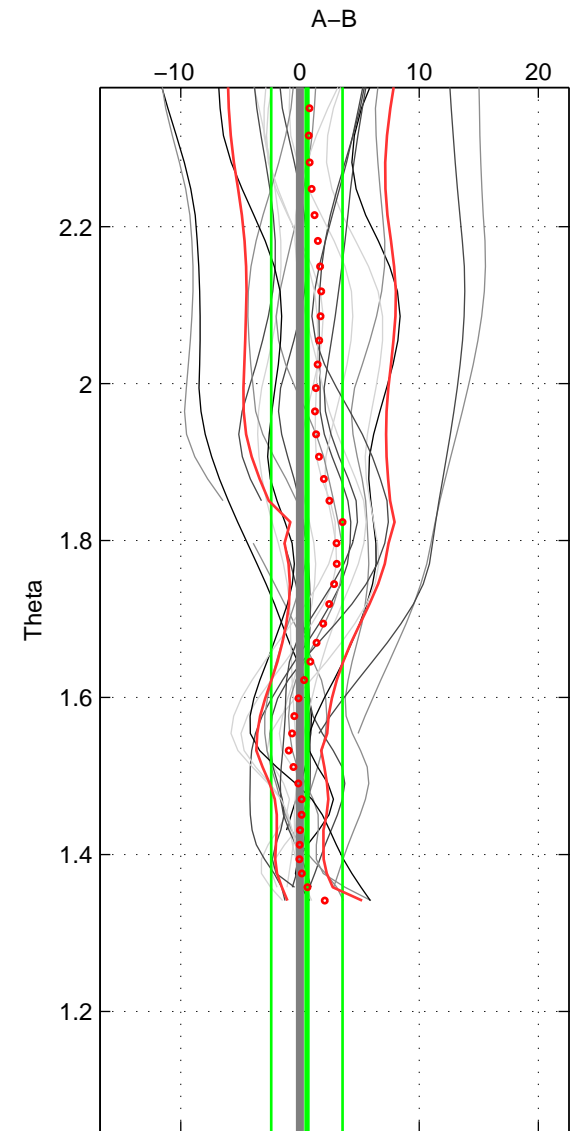

Cruise A (red). Date: Jul 2001 Cruisename: 575-49HO20010710  
 Cruise B (blue). Date: Mar 2003 Cruisename: 597-49NZ20030220

\*\*\* "Favourite" values are means of spaces 1 2.

	Offset	O.StDev	Ratio	R.Stdev	Rating
SIGMA:	0.144	2.872	1.000	0.001	4
THETA:	0.585	2.990	1.000	0.001	4
DEPTH:	0.333	3.909	1.000	0.002	3
FAV.:	0.365	2.931	1.000	0.001	4

Profiles of A: 6  
 Profiles of B: 10  
 Diff profs : 20  
 WMoffset (A-B): 0.14423  
 WMoffset stdev: 2.8719  
 WMratio (A/B): 1.0001  
 WMratio stdev: 0.001217

Quality (1-5): 4

Profiles of A: 6  
 Profiles of B: 11  
 Diff profs : 22  
 WMoffset (A-B): 0.5851  
 WMoffset stdev: 2.9899  
 WMratio (A/B): 1.0002  
 WMratio stdev: 0.0012703

Quality (1-5): 4

Profiles of A: 6  
 Profiles of B: 10  
 Diff profs : 20  
 WMoffset (A-B): 0.3334  
 WMoffset stdev: 3.9089  
 WMratio (A/B): 1.0001  
 WMratio stdev: 0.0016593

Quality (1-5): 3