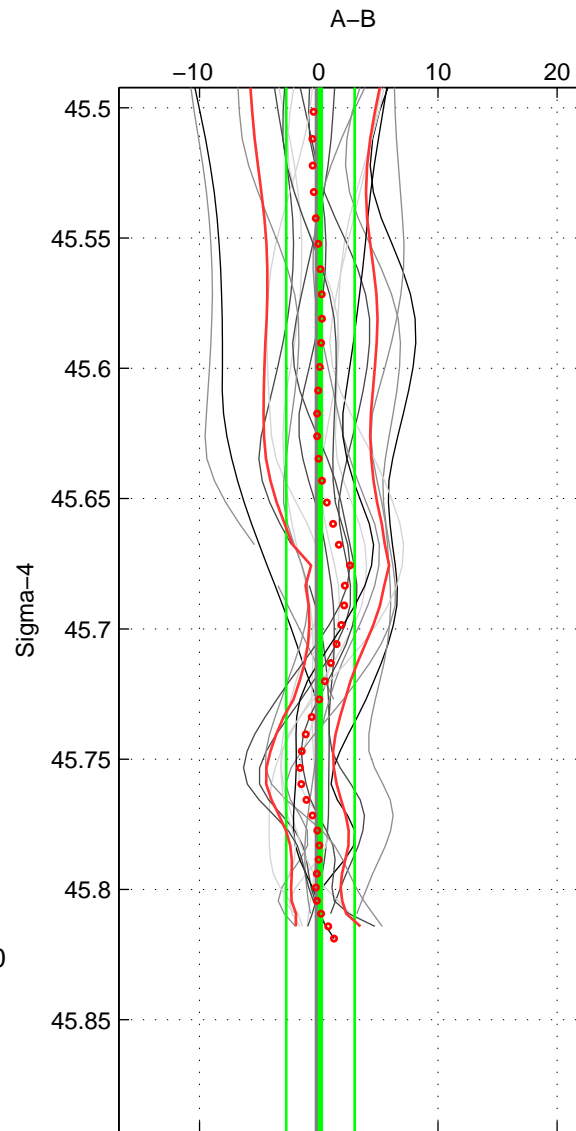

Cruise A (red). Date: Jul 2001 Cruisename: 575-49HO20010710  
 Cruise B (blue). Date: Mar 2003 Cruisename: 597-49NZ20030220

\*\*\* "Favourite" values are means of spaces 1 2.

	Offset	O.StDev	Ratio	R.Stdev	Rating
SIGMA:	0.144	2.872	1.000	0.001	4
THETA:	0.585	2.990	1.000	0.001	4
DEPTH:	0.333	3.909	1.000	0.002	3
FAV.:	0.365	2.931	1.000	0.001	4

Profiles of A: 6  
 Profiles of B: 10  
 Diff profs : 20  
 WMoffset (A-B): 0.14423  
 WMoffset stdev: 2.8719  
 WMratio (A/B): 1.0001  
 WMratio stdev: 0.001217

Quality (1-5): 4

Profiles of A: 6  
 Profiles of B: 11  
 Diff profs : 22  
 WMoffset (A-B): 0.5851  
 WMoffset stdev: 2.9899  
 WMratio (A/B): 1.0002  
 WMratio stdev: 0.0012703

Quality (1-5): 4

Profiles of A: 6  
 Profiles of B: 10  
 Diff profs : 20  
 WMoffset (A-B): 0.3334  
 WMoffset stdev: 3.9089  
 WMratio (A/B): 1.0001  
 WMratio stdev: 0.0016593

Quality (1-5): 3