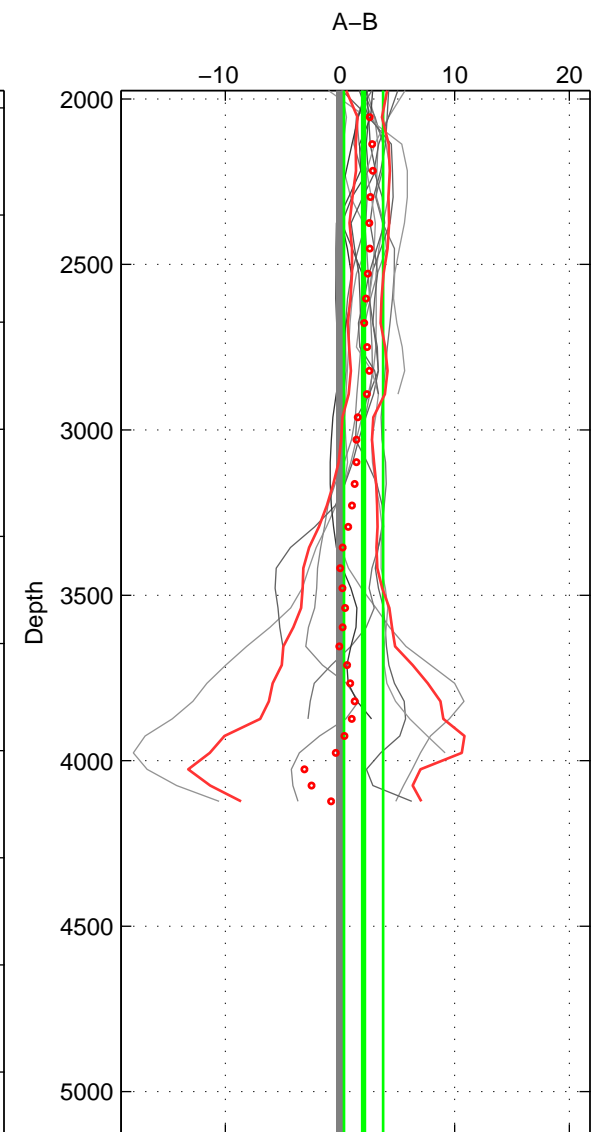

Cruise A (red). Date: Aug 1995 Cruisename: 351-316N19950715

Cruise B (blue). Date: Dec 1995 Cruisename: 354-316N19951202

*** "Favourite" values are means of spaces 1 2 3.

	Offset	O.StDev	Ratio	R.Stdev	Rating
SIGMA:	1.973	1.272	1.001	0.001	5
THETA:	2.262	1.311	1.001	0.001	5
DEPTH:	2.057	1.705	1.001	0.001	5
FAV.:	2.097	1.429	1.001	0.001	5

Profiles of A: 8
 Profiles of B: 5
 Diff profs : 15
 WMoffset (A-B): 1.973
 WMoffset stdev: 1.2717
 WMratio (A/B): 1.0009
 WMratio stdev: 0.00055492

Quality (1-5): 5

Profiles of A: 8
 Profiles of B: 5
 Diff profs : 15
 WMoffset (A-B): 2.2616
 WMoffset stdev: 1.3114
 WMratio (A/B): 1.001
 WMratio stdev: 0.00057227

Quality (1-5): 5

Profiles of A: 8
 Profiles of B: 5
 Diff profs : 15
 WMoffset (A-B): 2.057
 WMoffset stdev: 1.705
 WMratio (A/B): 1.0009
 WMratio stdev: 0.00074128

Quality (1-5): 5