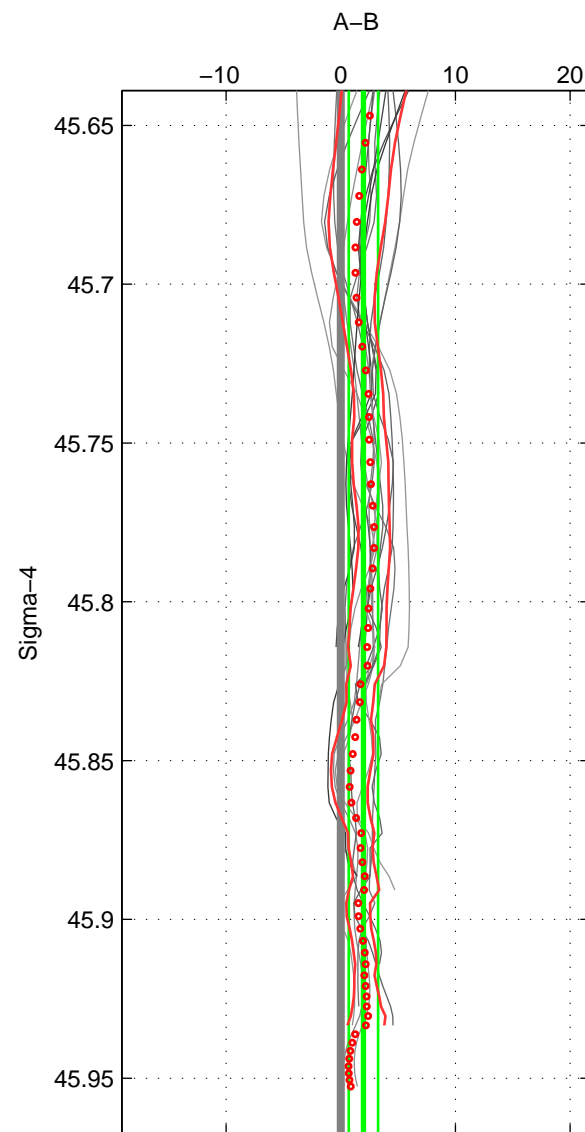

Cruise A (red). Date: Aug 1995 Cruisename: 351-316N19950715

Cruise B (blue). Date: Dec 1995 Cruisename: 354-316N19951202

*** "Favourite" values are means of spaces 1 2 3.

	Offset	O.StDev	Ratio	R.Stdev	Rating
SIGMA:	1.973	1.272	1.001	0.001	5
THETA:	2.262	1.311	1.001	0.001	5
DEPTH:	2.057	1.705	1.001	0.001	5
FAV.:	2.097	1.429	1.001	0.001	5

Profiles of A: 8
 Profiles of B: 5
 Diff profs : 15
 WMoffset (A-B): 1.973
 WMoffset stdev: 1.2717
 WMratio (A/B): 1.0009
 WMratio stdev: 0.00055492

Quality (1-5): 5

Profiles of A: 8
 Profiles of B: 5
 Diff profs : 15
 WMoffset (A-B): 2.2616
 WMoffset stdev: 1.3114
 WMratio (A/B): 1.001
 WMratio stdev: 0.00057227

Quality (1-5): 5

Profiles of A: 8
 Profiles of B: 5
 Diff profs : 15
 WMoffset (A-B): 2.057
 WMoffset stdev: 1.705
 WMratio (A/B): 1.0009
 WMratio stdev: 0.00074128

Quality (1-5): 5