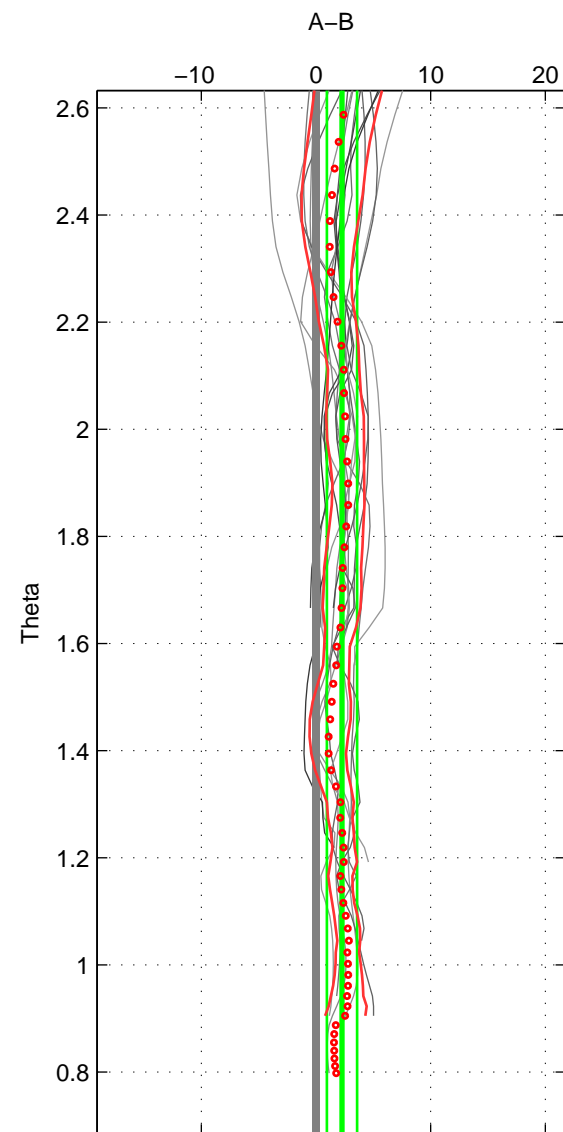

Cruise A (red). Date: Aug 1995 Cruisename: 351-316N19950715

Cruise B (blue). Date: Dec 1995 Cruisename: 354-316N19951202

*** "Favourite" values are means of spaces 1 2 3.

	Offset	O.StDev	Ratio	R.Stdev	Rating
SIGMA:	1.973	1.272	1.001	0.001	5
THETA:	2.262	1.311	1.001	0.001	5
DEPTH:	2.057	1.705	1.001	0.001	5
FAV.:	2.097	1.429	1.001	0.001	5

Profiles of A: 8
 Profiles of B: 5
 Diff profs : 15
 WMoffset (A-B): 1.973
 WMoffset stdev: 1.2717
 WMratio (A/B): 1.0009
 WMratio stdev: 0.00055492

Quality (1-5): 5

Profiles of A: 8
 Profiles of B: 5
 Diff profs : 15
 WMoffset (A-B): 2.2616
 WMoffset stdev: 1.3114
 WMratio (A/B): 1.001
 WMratio stdev: 0.00057227

Quality (1-5): 5

Profiles of A: 8
 Profiles of B: 5
 Diff profs : 15
 WMoffset (A-B): 2.057
 WMoffset stdev: 1.705
 WMratio (A/B): 1.0009
 WMratio stdev: 0.00074128

Quality (1-5): 5