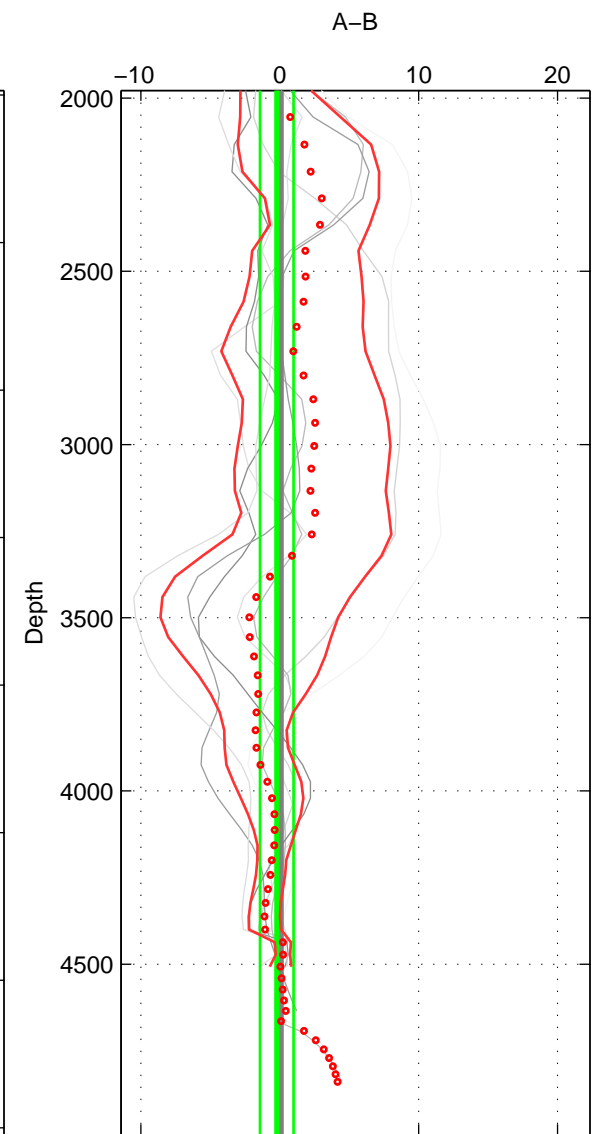

Cruise A (red). Date: Mar 1995 Cruisename: 348-316N19950310

Cruise B (blue). Date: Jan 2004 Cruisename: 385-49NZ20031209

*** "Favourite" values are means of spaces 1 2 3.

	Offset	O.StDev	Ratio	R.Stdev	Rating
SIGMA:	0.938	2.151	1.000	0.001	3
THETA:	0.707	1.636	1.000	0.001	3
DEPTH:	-0.207	1.208	1.000	0.001	3
FAV.:	0.479	1.665	1.000	0.001	3

Profiles of A: 3
 Profiles of B: 3
 Diff profs : 7
 WMoffset (A-B): 0.93777
 WMoffset stdev: 2.1515
 WMratio (A/B): 1.0004
 WMratio stdev: 0.00093849

Quality (1-5): 3

Profiles of A: 3
 Profiles of B: 3
 Diff profs : 7
 WMoffset (A-B): 0.70737
 WMoffset stdev: 1.6357
 WMratio (A/B): 1.0003
 WMratio stdev: 0.00071275

Quality (1-5): 3

Profiles of A: 3
 Profiles of B: 3
 Diff profs : 7
 WMoffset (A-B): -0.20705
 WMoffset stdev: 1.2082
 WMratio (A/B): 0.99991
 WMratio stdev: 0.00052607

Quality (1-5): 3