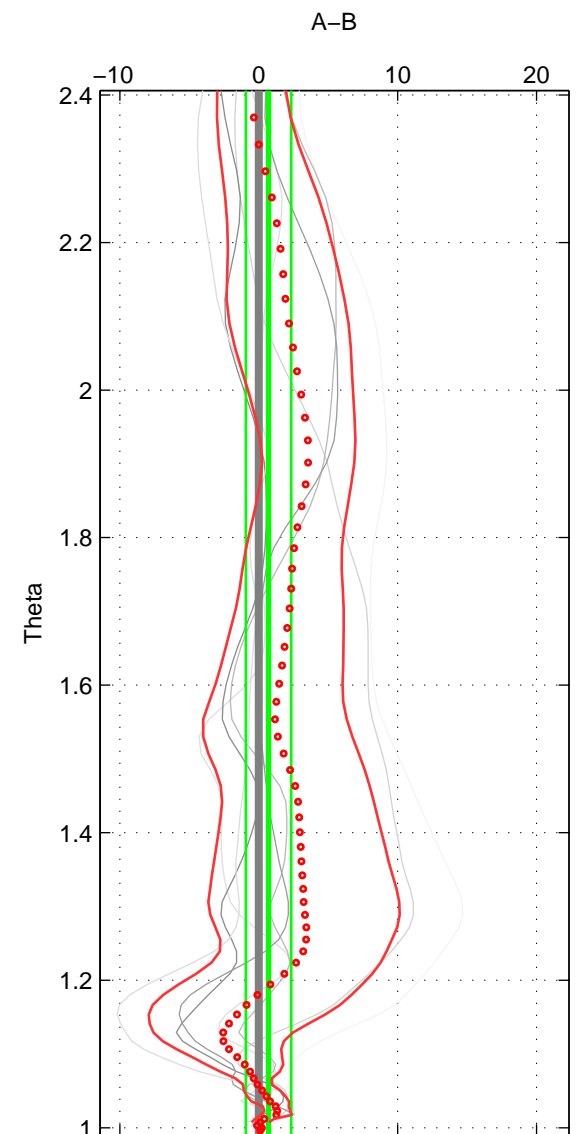

Cruise A (red). Date: Mar 1995 Cruisename: 348-316N19950310

Cruise B (blue). Date: Jan 2004 Cruisename: 385-49NZ20031209

*** "Favourite" values are means of spaces 1 2 3.

	Offset	O.StDev	Ratio	R.Stdev	Rating
SIGMA:	0.938	2.151	1.000	0.001	3
THETA:	0.707	1.636	1.000	0.001	3
DEPTH:	-0.207	1.208	1.000	0.001	3
FAV.:	0.479	1.665	1.000	0.001	3

Profiles of A: 3
 Profiles of B: 3
 Diff profs : 7
 WMoffset (A-B): 0.93777
 WMoffset stdev: 2.1515
 WMratio (A/B): 1.0004
 WMratio stdev: 0.00093849

Quality (1-5): 3

Profiles of A: 3
 Profiles of B: 3
 Diff profs : 7
 WMoffset (A-B): 0.70737
 WMoffset stdev: 1.6357
 WMratio (A/B): 1.0003
 WMratio stdev: 0.00071275

Quality (1-5): 3

Profiles of A: 3
 Profiles of B: 3
 Diff profs : 7
 WMoffset (A-B): -0.20705
 WMoffset stdev: 1.2082
 WMratio (A/B): 0.99991
 WMratio stdev: 0.00052607

Quality (1-5): 3