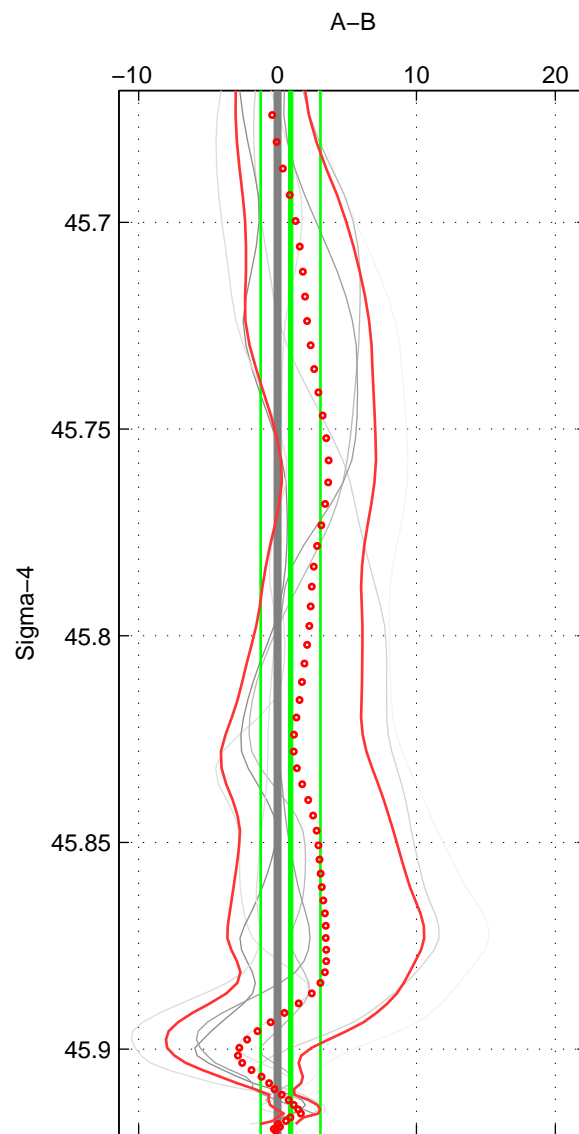

Cruise A (red). Date: Mar 1995 Cruisename: 348-316N19950310

Cruise B (blue). Date: Jan 2004 Cruisename: 385-49NZ20031209

*** "Favourite" values are means of spaces 1 2 3.

	Offset	O.StDev	Ratio	R.Stdev	Rating
SIGMA:	0.938	2.151	1.000	0.001	3
THETA:	0.707	1.636	1.000	0.001	3
DEPTH:	-0.207	1.208	1.000	0.001	3
FAV.:	0.479	1.665	1.000	0.001	3

Profiles of A: 3
 Profiles of B: 3
 Diff profs : 7
 WMoffset (A-B): 0.93777
 WMoffset stdev: 2.1515
 WMratio (A/B): 1.0004
 WMratio stdev: 0.00093849

Quality (1-5): 3

Profiles of A: 3
 Profiles of B: 3
 Diff profs : 7
 WMoffset (A-B): 0.70737
 WMoffset stdev: 1.6357
 WMratio (A/B): 1.0003
 WMratio stdev: 0.00071275

Quality (1-5): 3

Profiles of A: 3
 Profiles of B: 3
 Diff profs : 7
 WMoffset (A-B): -0.20705
 WMoffset stdev: 1.2082
 WMratio (A/B): 0.99991
 WMratio stdev: 0.00052607

Quality (1-5): 3