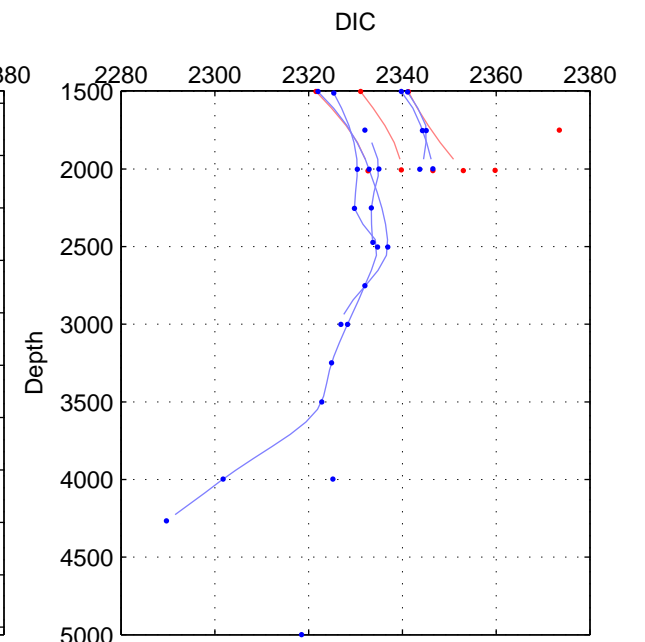

Cruise A (red). Date: Jul 2006 Cruisename: 672-49UF20060614

Cruise B (blue). Date: Feb 2006 Cruisename: 710-49UP20060113

\*\*\* "Favourite" values are means of spaces 1 2 3.

	Offset	O.StDev	Ratio	R.Stdev	Rating
SIGMA:	8.216	1.158	1.004	0.000	2
THETA:	7.896	0.978	1.003	0.000	2
DEPTH:	7.619	1.350	1.003	0.001	2
FAV.:	7.911	1.162	1.003	0.000	2

Please note that statistics are bad.  
 Profiles of A: 3  
 Profiles of B: 2  
 Diff profs : 1  
 WMoffset (A-B): 8.2162  
 WMoffset stdev: 1.1578  
 WMratio (A/B): 1.0035  
 WMratio stdev: 0.00049455

Quality (1-5): 2

Please note that statistics are bad.  
 Profiles of A: 3  
 Profiles of B: 5  
 Diff profs : 1  
 WMoffset (A-B): 7.896  
 WMoffset stdev: 0.97825  
 WMratio (A/B): 1.0034  
 WMratio stdev: 0.00041708

Quality (1-5): 2

Please note that statistics are bad.  
 Profiles of A: 3  
 Profiles of B: 5  
 Diff profs : 1  
 WMoffset (A-B): 7.6195  
 WMoffset stdev: 1.3502  
 WMratio (A/B): 1.0033  
 WMratio stdev: 0.00057713