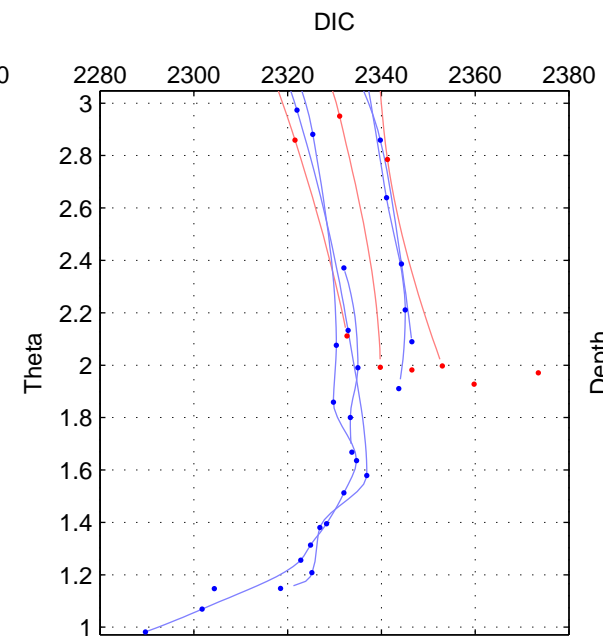

Cruise A (red). Date: Jul 2006 Cruisename: 672-49UF20060614

Cruise B (blue). Date: Feb 2006 Cruisename: 710-49UP20060113

\*\*\* "Favourite" values are means of spaces 1 2 3.

	Offset	O.StDev	Ratio	R.Stdev	Rating
SIGMA:	8.216	1.158	1.004	0.000	2
THETA:	7.896	0.978	1.003	0.000	2
DEPTH:	7.619	1.350	1.003	0.001	2
FAV.:	7.911	1.162	1.003	0.000	2

Please note that statistics are bad.  
 Profiles of A: 3  
 Profiles of B: 2  
 Diff profs : 1  
 WMoffset (A-B): 8.2162  
 WMoffset stdev: 1.1578  
 WMratio (A/B): 1.0035  
 WMratio stdev: 0.00049455

Quality (1-5): 2

Please note that statistics are bad.  
 Profiles of A: 3  
 Profiles of B: 5  
 Diff profs : 1  
 WMoffset (A-B): 7.896  
 WMoffset stdev: 0.97825  
 WMratio (A/B): 1.0034  
 WMratio stdev: 0.00041708

Quality (1-5): 2

Please note that statistics are bad.  
 Profiles of A: 3  
 Profiles of B: 5  
 Diff profs : 1  
 WMoffset (A-B): 7.6195  
 WMoffset stdev: 1.3502  
 WMratio (A/B): 1.0033  
 WMratio stdev: 0.00057713