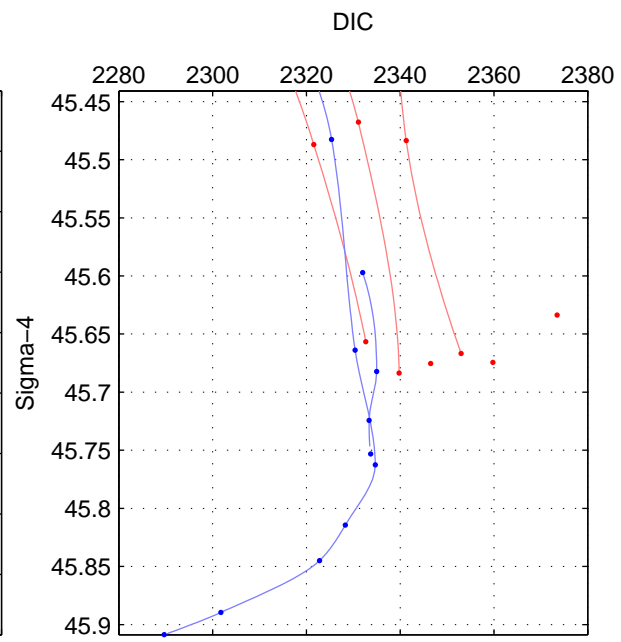

Cruise A (red). Date: Jul 2006 Cruisename: 672-49UF20060614

Cruise B (blue). Date: Feb 2006 Cruisename: 710-49UP20060113

\*\*\* "Favourite" values are means of spaces 1 2 3.

	Offset	O.StDev	Ratio	R.Stdev	Rating
SIGMA:	8.216	1.158	1.004	0.000	2
THETA:	7.896	0.978	1.003	0.000	2
DEPTH:	7.619	1.350	1.003	0.001	2
FAV.:	7.911	1.162	1.003	0.000	2

Please note that statistics are bad.  
 Profiles of A: 3  
 Profiles of B: 2  
 Diff profs : 1  
 WMoffset (A-B): 8.2162  
 WMoffset stdev: 1.1578  
 WMratio (A/B): 1.0035  
 WMratio stdev: 0.00049455

Quality (1-5): 2

Please note that statistics are bad.  
 Profiles of A: 3  
 Profiles of B: 5  
 Diff profs : 1  
 WMoffset (A-B): 7.896  
 WMoffset stdev: 0.97825  
 WMratio (A/B): 1.0034  
 WMratio stdev: 0.00041708

Quality (1-5): 2

Please note that statistics are bad.  
 Profiles of A: 3  
 Profiles of B: 5  
 Diff profs : 1  
 WMoffset (A-B): 7.6195  
 WMoffset stdev: 1.3502  
 WMratio (A/B): 1.0033  
 WMratio stdev: 0.00057713