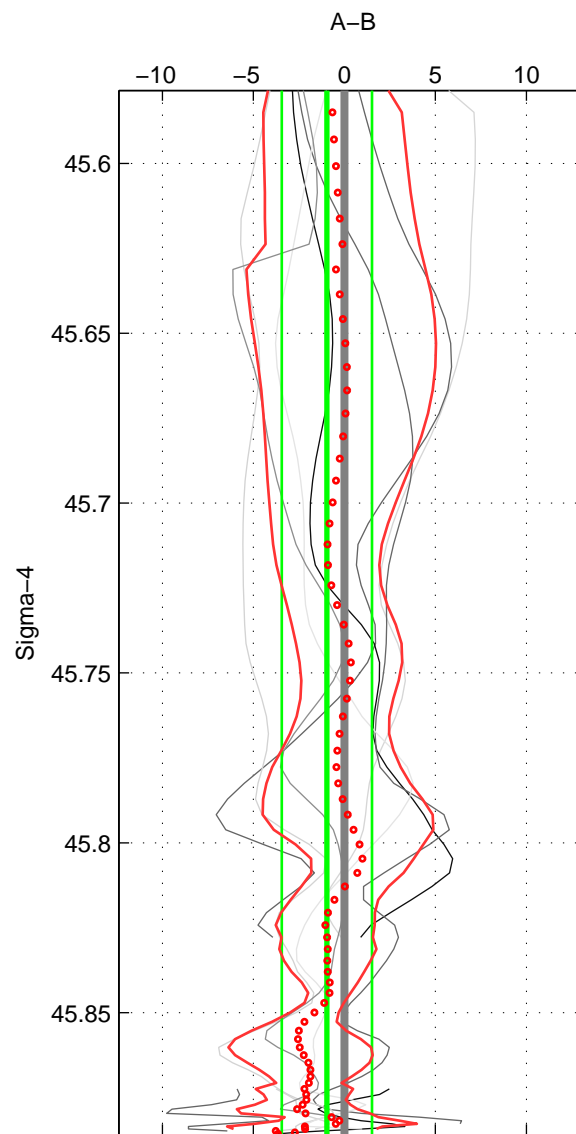

Cruise A (red). Date: Mar 2005 Cruisename: 604-49NZ20050228

Cruise B (blue). Date: Jul 2011 Cruisename: 626-49RY20110515

*** "Favourite" values are means of spaces 1 2 3.

	Offset	O.StDev	Ratio	R.Stdev	Rating
SIGMA:	-0.963	2.478	1.000	0.001	5
THETA:	-1.084	2.926	1.000	0.001	5
DEPTH:	-0.885	1.757	1.000	0.001	5
FAV.:	-0.977	2.387	1.000	0.001	5

Profiles of A: 3
 Profiles of B: 7
 Diff profs : 7
 WMoffset (A-B): -0.96297
 WMoffset stdev: 2.4778
 WMratio (A/B): 0.99959
 WMratio stdev: 0.0010582

Quality (1-5): 5

Profiles of A: 3
 Profiles of B: 7
 Diff profs : 7
 WMoffset (A-B): -1.0837
 WMoffset stdev: 2.9261
 WMratio (A/B): 0.99954
 WMratio stdev: 0.0012481

Quality (1-5): 5

Profiles of A: 3
 Profiles of B: 7
 Diff profs : 7
 WMoffset (A-B): -0.88527
 WMoffset stdev: 1.7574
 WMratio (A/B): 0.99962
 WMratio stdev: 0.00075263

Quality (1-5): 5