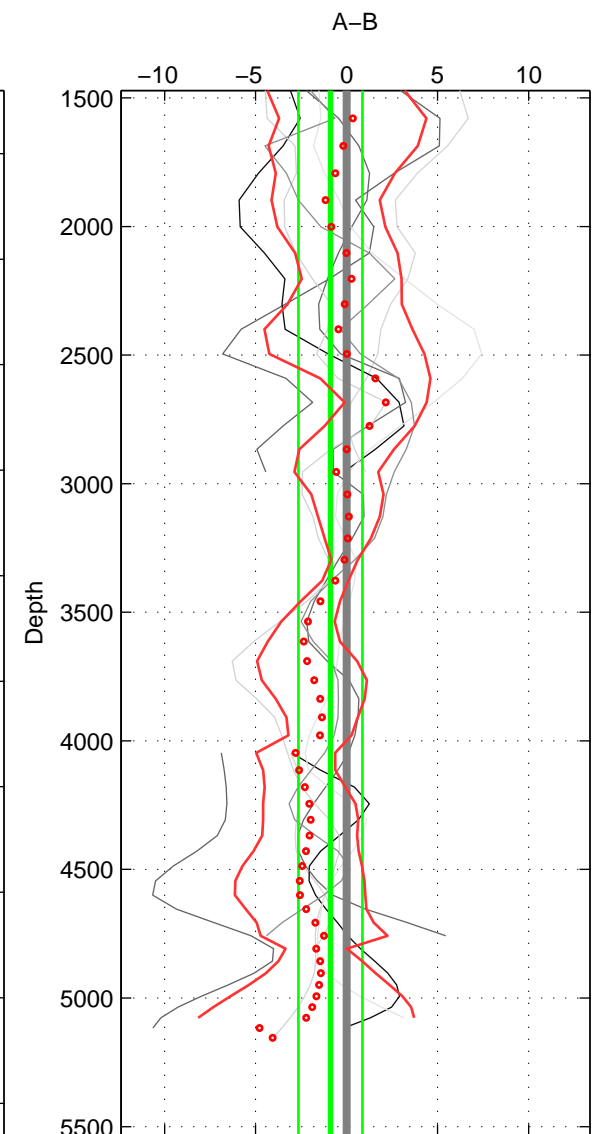

Cruise A (red). Date: Mar 2005 Cruisename: 604-49NZ20050228

Cruise B (blue). Date: Jul 2011 Cruisename: 626-49RY20110515

*** "Favourite" values are means of spaces 1 2 3.

	Offset	O.StDev	Ratio	R.Stdev	Rating
SIGMA:	-0.963	2.478	1.000	0.001	5
THETA:	-1.084	2.926	1.000	0.001	5
DEPTH:	-0.885	1.757	1.000	0.001	5
FAV.:	-0.977	2.387	1.000	0.001	5

Profiles of A: 3
 Profiles of B: 7
 Diff profs : 7
 WMoffset (A-B): -0.96297
 WMoffset stdev: 2.4778
 WMratio (A/B): 0.99959
 WMratio stdev: 0.0010582

Quality (1-5): 5

Profiles of A: 3
 Profiles of B: 7
 Diff profs : 7
 WMoffset (A-B): -1.0837
 WMoffset stdev: 2.9261
 WMratio (A/B): 0.99954
 WMratio stdev: 0.0012481

Quality (1-5): 5

Profiles of A: 3
 Profiles of B: 7
 Diff profs : 7
 WMoffset (A-B): -0.88527
 WMoffset stdev: 1.7574
 WMratio (A/B): 0.99962
 WMratio stdev: 0.00075263

Quality (1-5): 5