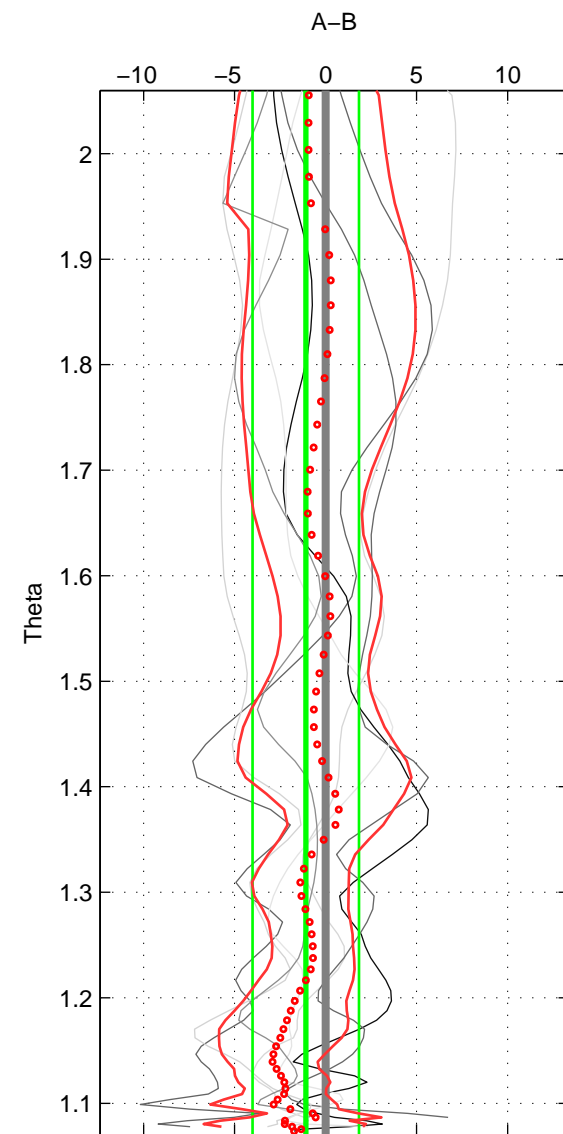

Cruise A (red). Date: Mar 2005 Cruisename: 604-49NZ20050228

Cruise B (blue). Date: Jul 2011 Cruisename: 626-49RY20110515

*** "Favourite" values are means of spaces 1 2 3.

	Offset	O.StDev	Ratio	R.Stdev	Rating
SIGMA:	-0.963	2.478	1.000	0.001	5
THETA:	-1.084	2.926	1.000	0.001	5
DEPTH:	-0.885	1.757	1.000	0.001	5
FAV.:	-0.977	2.387	1.000	0.001	5

Profiles of A: 3
 Profiles of B: 7
 Diff profs : 7
 WMoffset (A-B): -0.96297
 WMoffset stdev: 2.4778
 WMratio (A/B): 0.99959
 WMratio stdev: 0.0010582

Quality (1-5): 5

Profiles of A: 3
 Profiles of B: 7
 Diff profs : 7
 WMoffset (A-B): -1.0837
 WMoffset stdev: 2.9261
 WMratio (A/B): 0.99954
 WMratio stdev: 0.0012481

Quality (1-5): 5

Profiles of A: 3
 Profiles of B: 7
 Diff profs : 7
 WMoffset (A-B): -0.88527
 WMoffset stdev: 1.7574
 WMratio (A/B): 0.99962
 WMratio stdev: 0.00075263

Quality (1-5): 5