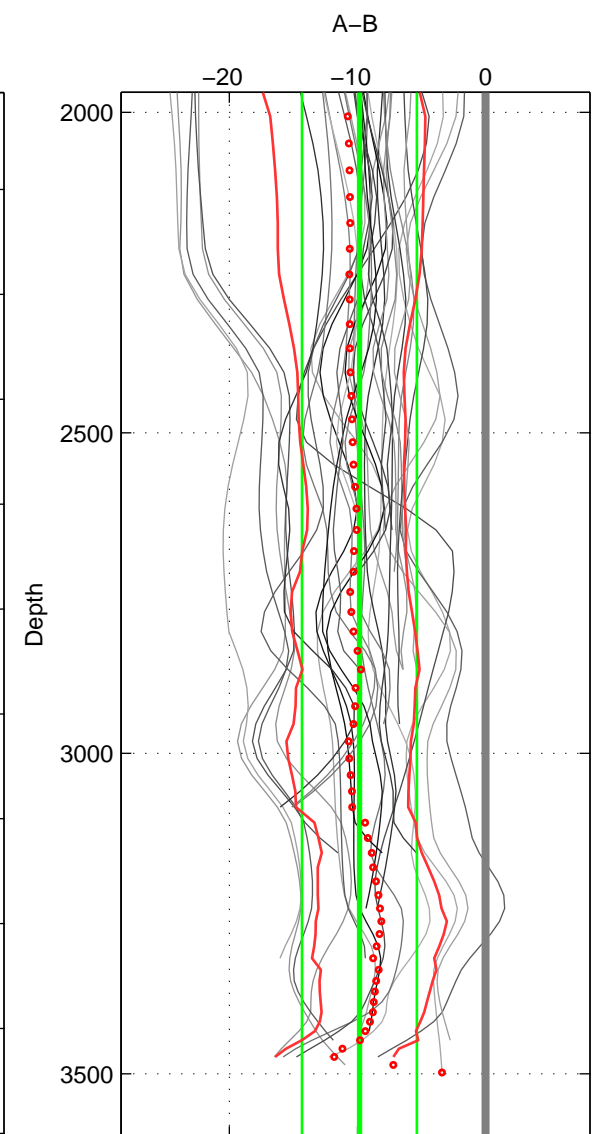

Cruise A (red). Date: Jul 1999 Cruisename: 157-06MT19990711

Cruise B (blue). Date: May 2008 Cruisename: 199-18HU20080520

\*\*\* "Favourite" values are means of spaces 1 2 3.

	Offset	O.StDev	Ratio	R.Stdev	Rating
SIGMA:	-9.356	3.686	0.996	0.002	4
THETA:	-9.338	3.722	0.996	0.002	4
DEPTH:	-9.843	4.480	0.995	0.002	4
FAV. :	-9.512	3.962	0.996	0.002	4

Profiles of A: 7  
 Profiles of B: 11  
 Diff profs : 35  
 WMoffset (A-B): -9.3558  
 WMoffset stdev: 3.6863  
 WMratio (A/B): 0.99568  
 WMratio stdev: 0.0016984

Quality (1-5): 4

Profiles of A: 7  
 Profiles of B: 11  
 Diff profs : 35  
 WMoffset (A-B): -9.3376  
 WMoffset stdev: 3.7216  
 WMratio (A/B): 0.99568  
 WMratio stdev: 0.0017145

Quality (1-5): 4

Profiles of A: 7  
 Profiles of B: 11  
 Diff profs : 35  
 WMoffset (A-B): -9.8433  
 WMoffset stdev: 4.4796  
 WMratio (A/B): 0.99545  
 WMratio stdev: 0.0020625

Quality (1-5): 4