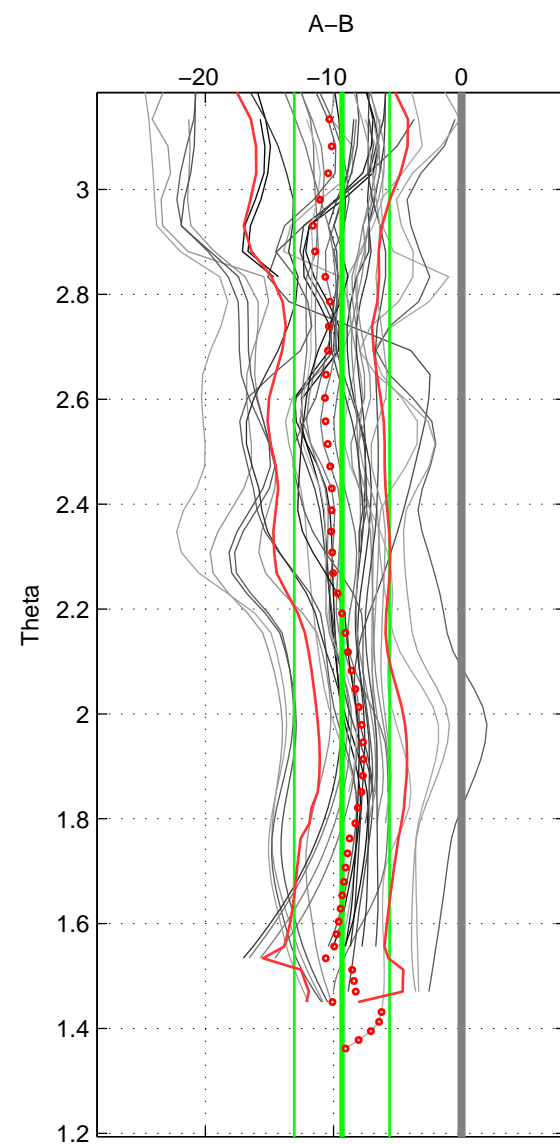

Cruise A (red). Date: Jul 1999 Cruisename: 157-06MT19990711

Cruise B (blue). Date: May 2008 Cruisename: 199-18HU20080520

\*\*\* "Favourite" values are means of spaces 1 2 3.

	Offset	O.StDev	Ratio	R.Stdev	Rating
SIGMA:	-9.356	3.686	0.996	0.002	4
THETA:	-9.338	3.722	0.996	0.002	4
DEPTH:	-9.843	4.480	0.995	0.002	4
FAV. :	-9.512	3.962	0.996	0.002	4

Profiles of A: 7  
 Profiles of B: 11  
 Diff profs : 35  
 WMoffset (A-B): -9.3558  
 WMoffset stdev: 3.6863  
 WMratio (A/B): 0.99568  
 WMratio stdev: 0.0016984

Quality (1-5): 4

Profiles of A: 7  
 Profiles of B: 11  
 Diff profs : 35  
 WMoffset (A-B): -9.3376  
 WMoffset stdev: 3.7216  
 WMratio (A/B): 0.99568  
 WMratio stdev: 0.0017145

Quality (1-5): 4

Profiles of A: 7  
 Profiles of B: 11  
 Diff profs : 35  
 WMoffset (A-B): -9.8433  
 WMoffset stdev: 4.4796  
 WMratio (A/B): 0.99545  
 WMratio stdev: 0.0020625

Quality (1-5): 4