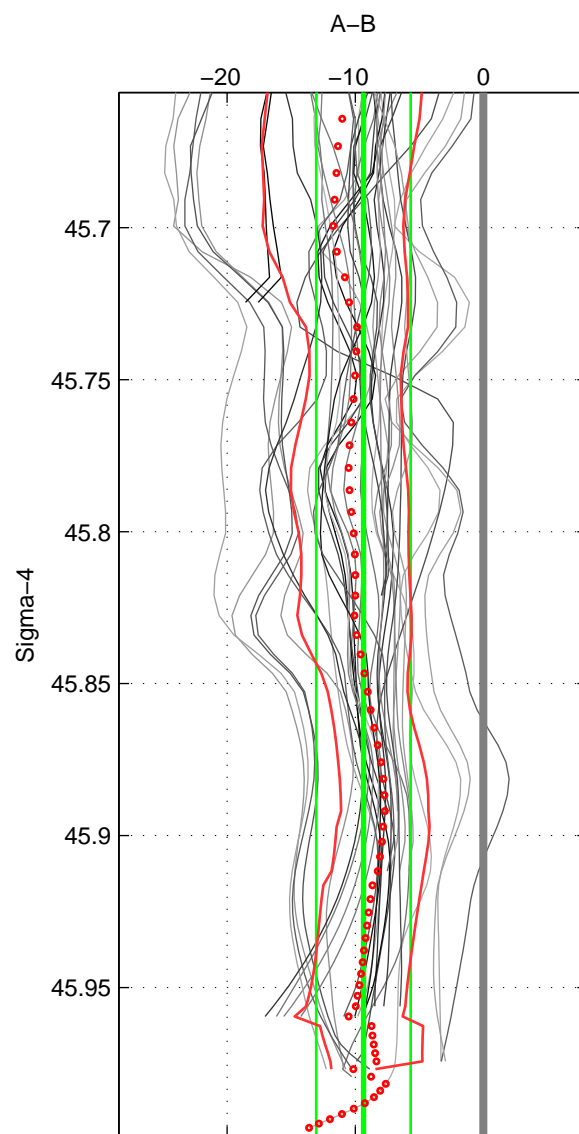

Cruise A (red). Date: Jul 1999 Cruisename: 157-06MT19990711

Cruise B (blue). Date: May 2008 Cruisename: 199-18HU20080520

\*\*\* "Favourite" values are means of spaces 1 2 3.

	Offset	O.StDev	Ratio	R.Stdev	Rating
SIGMA:	-9.356	3.686	0.996	0.002	4
THETA:	-9.338	3.722	0.996	0.002	4
DEPTH:	-9.843	4.480	0.995	0.002	4
FAV. :	-9.512	3.962	0.996	0.002	4

Profiles of A: 7  
 Profiles of B: 11  
 Diff profs : 35  
 WMoffset (A-B): -9.3558  
 WMoffset stdev: 3.6863  
 WMratio (A/B): 0.99568  
 WMratio stdev: 0.0016984

Quality (1-5): 4

Profiles of A: 7  
 Profiles of B: 11  
 Diff profs : 35  
 WMoffset (A-B): -9.3376  
 WMoffset stdev: 3.7216  
 WMratio (A/B): 0.99568  
 WMratio stdev: 0.0017145

Quality (1-5): 4

Profiles of A: 7  
 Profiles of B: 11  
 Diff profs : 35  
 WMoffset (A-B): -9.8433  
 WMoffset stdev: 4.4796  
 WMratio (A/B): 0.99545  
 WMratio stdev: 0.0020625

Quality (1-5): 4