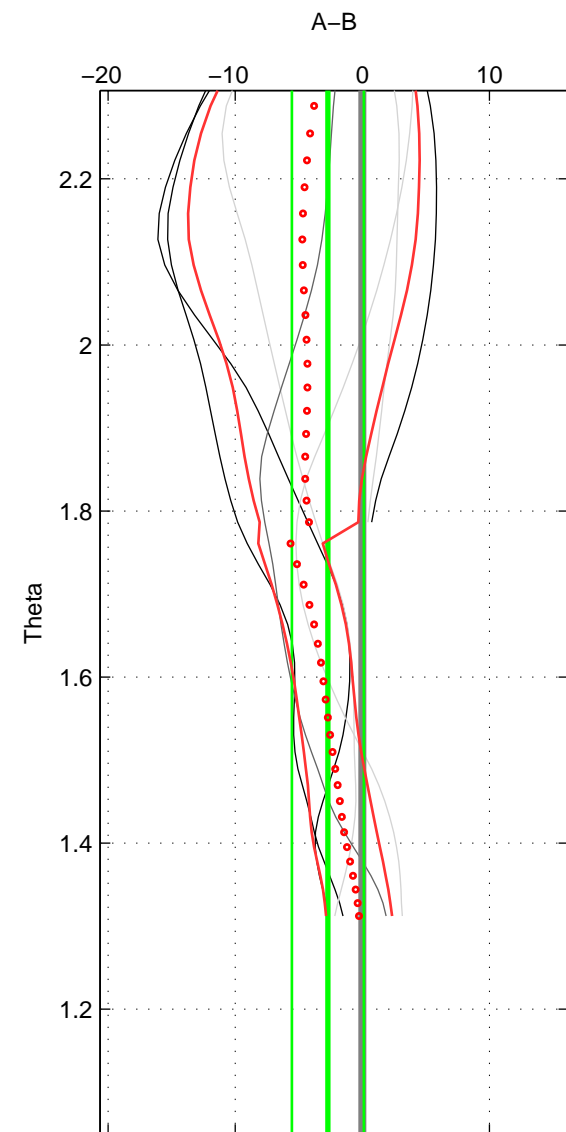

Cruise A (red). Date: Jun 1998 Cruisename: 566-49HO19980622

Cruise B (blue). Date: Jun 2001 Cruisename: 591-49NZ20010604

\*\*\* "Favourite" values are means of spaces 1 2.

	Offset	O.StDev	Ratio	R.Stdev	Rating
SIGMA:	-4.911	6.846	0.998	0.003	4
THETA:	-2.702	2.832	0.999	0.001	4
DEPTH:	-1.355	1.619	0.999	0.001	3
FAV. :	-3.806	4.839	0.998	0.002	4

Profiles of A: 3  
 Profiles of B: 8  
 Diff profs : 7  
 WMoffset (A-B): -4.911  
 WMoffset stdev: 6.8456  
 WMratio (A/B): 0.99794  
 WMratio stdev: 0.0028764

Quality (1-5): 4

Profiles of A: 3  
 Profiles of B: 8  
 Diff profs : 7  
 WMoffset (A-B): -2.7018  
 WMoffset stdev: 2.8324  
 WMratio (A/B): 0.99885  
 WMratio stdev: 0.0011999

Quality (1-5): 4

Profiles of A: 3  
 Profiles of B: 8  
 Diff profs : 7  
 WMoffset (A-B): -1.3555  
 WMoffset stdev: 1.6195  
 WMratio (A/B): 0.99943  
 WMratio stdev: 0.00068128

Quality (1-5): 3

Please note that statistics are bad.