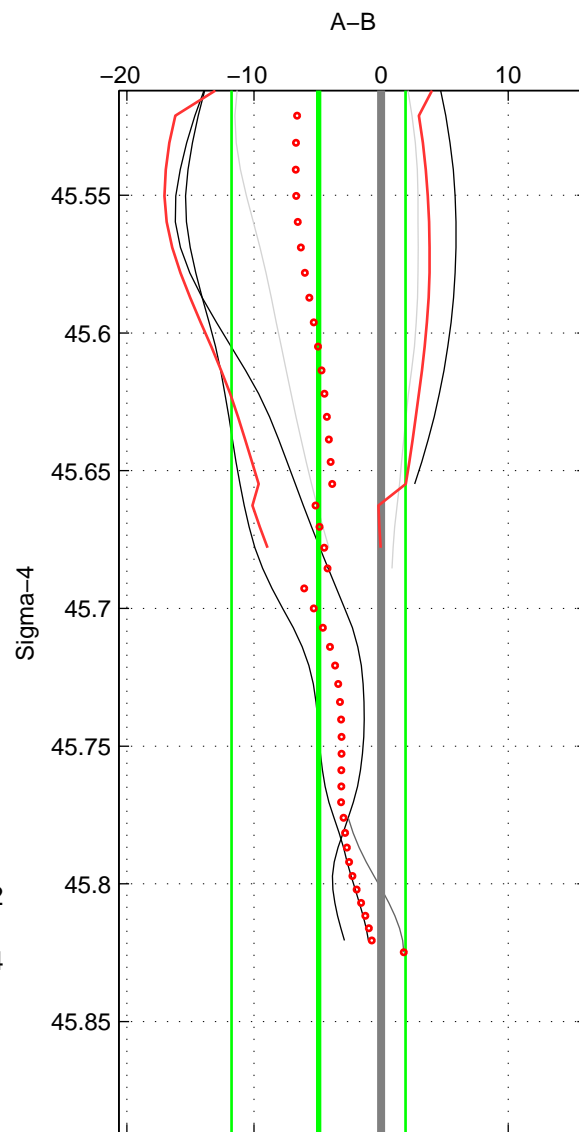

Cruise A (red). Date: Jun 1998 Cruisename: 566-49HO19980622

Cruise B (blue). Date: Jun 2001 Cruisename: 591-49NZ20010604

\*\*\* "Favourite" values are means of spaces 1 2.

	Offset	O.StDev	Ratio	R.Stdev	Rating
SIGMA:	-4.911	6.846	0.998	0.003	4
THETA:	-2.702	2.832	0.999	0.001	4
DEPTH:	-1.355	1.619	0.999	0.001	3
FAV. :	-3.806	4.839	0.998	0.002	4

Profiles of A: 3  
 Profiles of B: 8  
 Diff profs : 7  
 WMoffset (A-B): -4.911  
 WMoffset stdev: 6.8456  
 WMratio (A/B): 0.99794  
 WMratio stdev: 0.0028764

Quality (1-5): 4

Profiles of A: 3  
 Profiles of B: 8  
 Diff profs : 7  
 WMoffset (A-B): -2.7018  
 WMoffset stdev: 2.8324  
 WMratio (A/B): 0.99885  
 WMratio stdev: 0.0011999

Quality (1-5): 4

Profiles of A: 3  
 Profiles of B: 8  
 Diff profs : 7  
 WMoffset (A-B): -1.3555  
 WMoffset stdev: 1.6195  
 WMratio (A/B): 0.99943  
 WMratio stdev: 0.00068128

Quality (1-5): 3

Please note that statistics are bad.