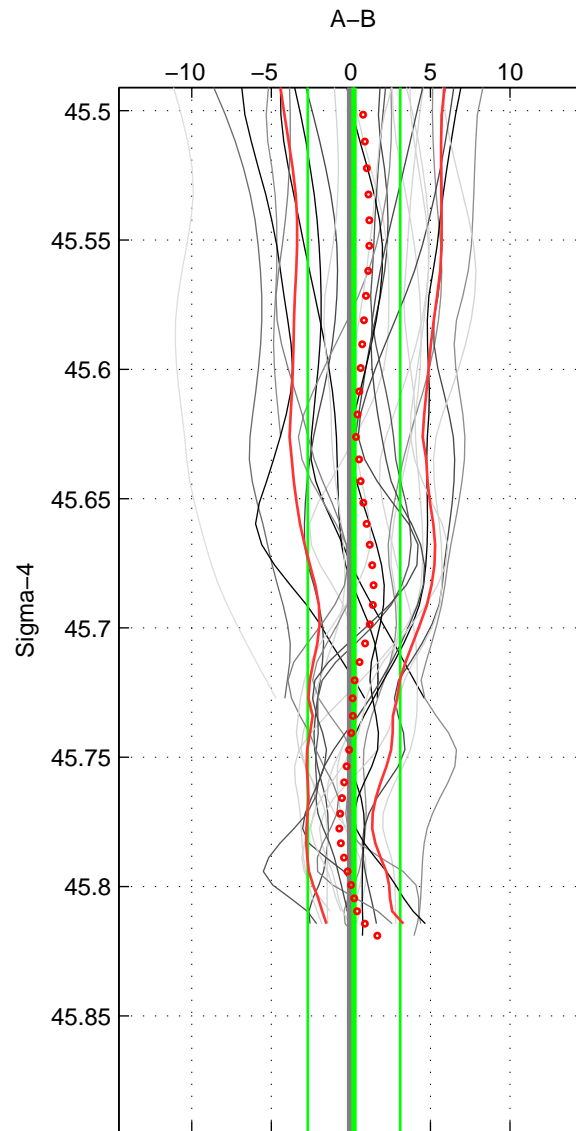

Cruise A (red). Date: Jul 2001 Cruisename: 575-49HO20010710
 Cruise B (blue). Date: Jun 2006 Cruisename: 608-49NZ20060526

*** "Favourite" values are means of spaces 1 2.

	Offset	O.StDev	Ratio	R.Stdev	Rating
SIGMA:	0.200	2.908	1.000	0.001	4
THETA:	0.393	2.843	1.000	0.001	4
DEPTH:	0.302	3.961	1.000	0.002	3
FAV.:	0.297	2.875	1.000	0.001	4

Profiles of A: 6
 Profiles of B: 14
 Diff profs: 26
 WMoffset (A-B): 0.20022
 WMoffset stdev: 2.9076
 WMratio (A/B): 1.0001
 WMratio stdev: 0.0012328

Quality (1-5): 4

Profiles of A: 6
 Profiles of B: 14
 Diff profs: 26
 WMoffset (A-B): 0.3928
 WMoffset stdev: 2.8429
 WMratio (A/B): 1.0002
 WMratio stdev: 0.0012062

Quality (1-5): 4

Profiles of A: 6
 Profiles of B: 14
 Diff profs: 26
 WMoffset (A-B): 0.30243
 WMoffset stdev: 3.9612
 WMratio (A/B): 1.0001
 WMratio stdev: 0.0016797

Quality (1-5): 3