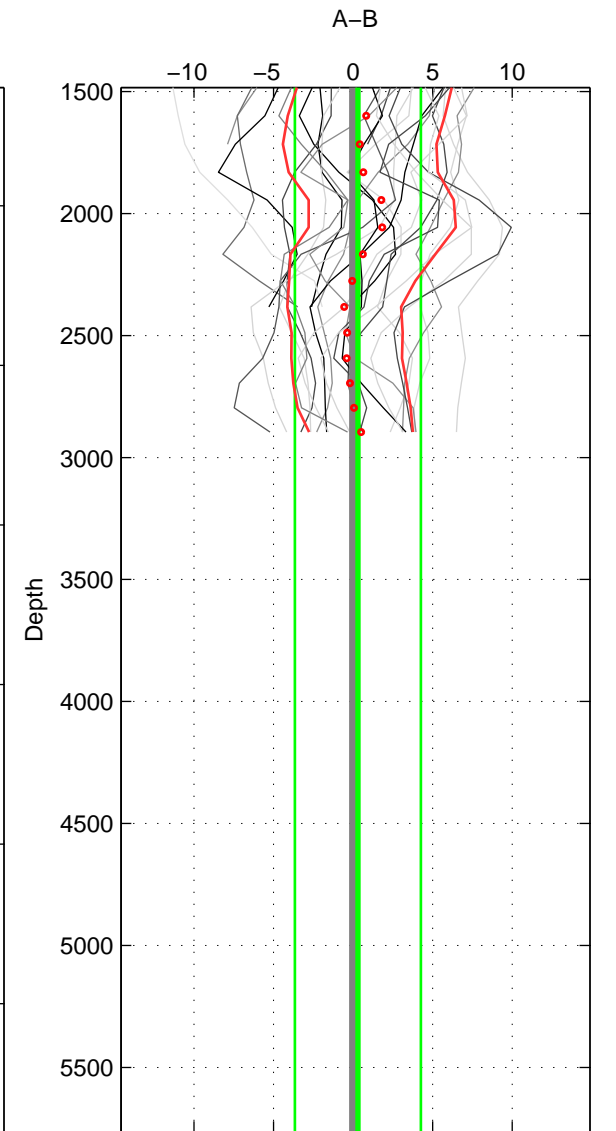

Cruise A (red). Date: Jul 2001 Cruisename: 575-49HO20010710
 Cruise B (blue). Date: Jun 2006 Cruisename: 608-49NZ20060526

*** "Favourite" values are means of spaces 1 2.

	Offset	O.StDev	Ratio	R.Stdev	Rating
SIGMA:	0.200	2.908	1.000	0.001	4
THETA:	0.393	2.843	1.000	0.001	4
DEPTH:	0.302	3.961	1.000	0.002	3
FAV.:	0.297	2.875	1.000	0.001	4

Profiles of A: 6
 Profiles of B: 14
 Diff profs: 26
 WMoffset (A-B): 0.20022
 WMoffset stdev: 2.9076
 WMratio (A/B): 1.0001
 WMratio stdev: 0.0012328

Quality (1-5): 4

Profiles of A: 6
 Profiles of B: 14
 Diff profs: 26
 WMoffset (A-B): 0.3928
 WMoffset stdev: 2.8429
 WMratio (A/B): 1.0002
 WMratio stdev: 0.0012062

Quality (1-5): 4

Profiles of A: 6
 Profiles of B: 14
 Diff profs: 26
 WMoffset (A-B): 0.30243
 WMoffset stdev: 3.9612
 WMratio (A/B): 1.0001
 WMratio stdev: 0.0016797

Quality (1-5): 3