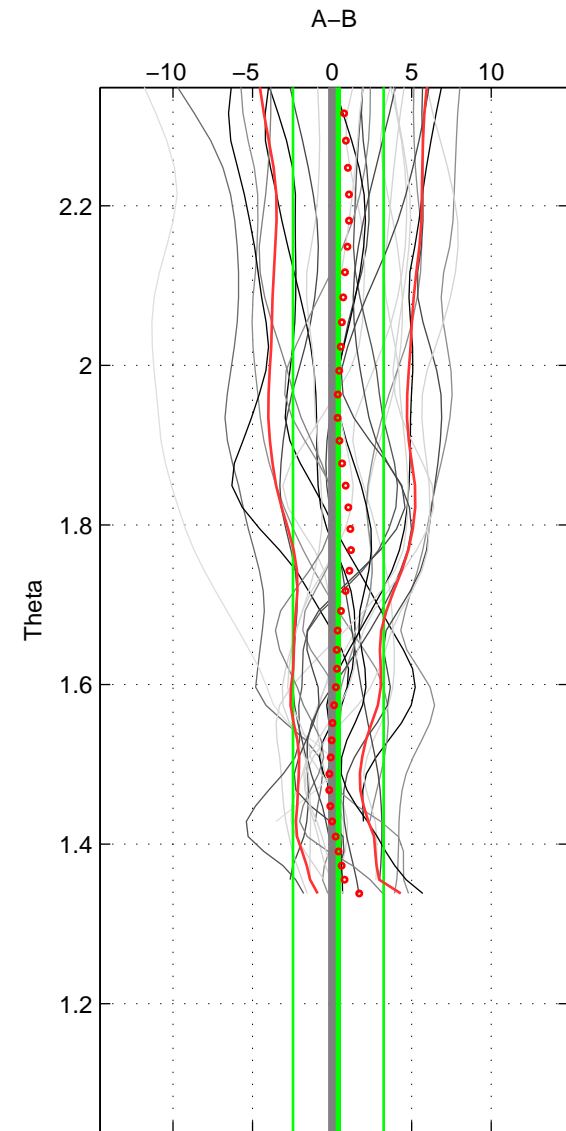

Cruise A (red). Date: Jul 2001 Cruisename: 575-49HO20010710
 Cruise B (blue). Date: Jun 2006 Cruisename: 608-49NZ20060526

*** "Favourite" values are means of spaces 1 2.

	Offset	O.StDev	Ratio	R.Stdev	Rating
SIGMA:	0.200	2.908	1.000	0.001	4
THETA:	0.393	2.843	1.000	0.001	4
DEPTH:	0.302	3.961	1.000	0.002	3
FAV.:	0.297	2.875	1.000	0.001	4

Profiles of A: 6
 Profiles of B: 14
 Diff profs: 26
 WMoffset (A-B): 0.20022
 WMoffset stdev: 2.9076
 WMratio (A/B): 1.0001
 WMratio stdev: 0.0012328

Quality (1-5): 4

Profiles of A: 6
 Profiles of B: 14
 Diff profs: 26
 WMoffset (A-B): 0.3928
 WMoffset stdev: 2.8429
 WMratio (A/B): 1.0002
 WMratio stdev: 0.0012062

Quality (1-5): 4

Profiles of A: 6
 Profiles of B: 14
 Diff profs: 26
 WMoffset (A-B): 0.30243
 WMoffset stdev: 3.9612
 WMratio (A/B): 1.0001
 WMratio stdev: 0.0016797

Quality (1-5): 3