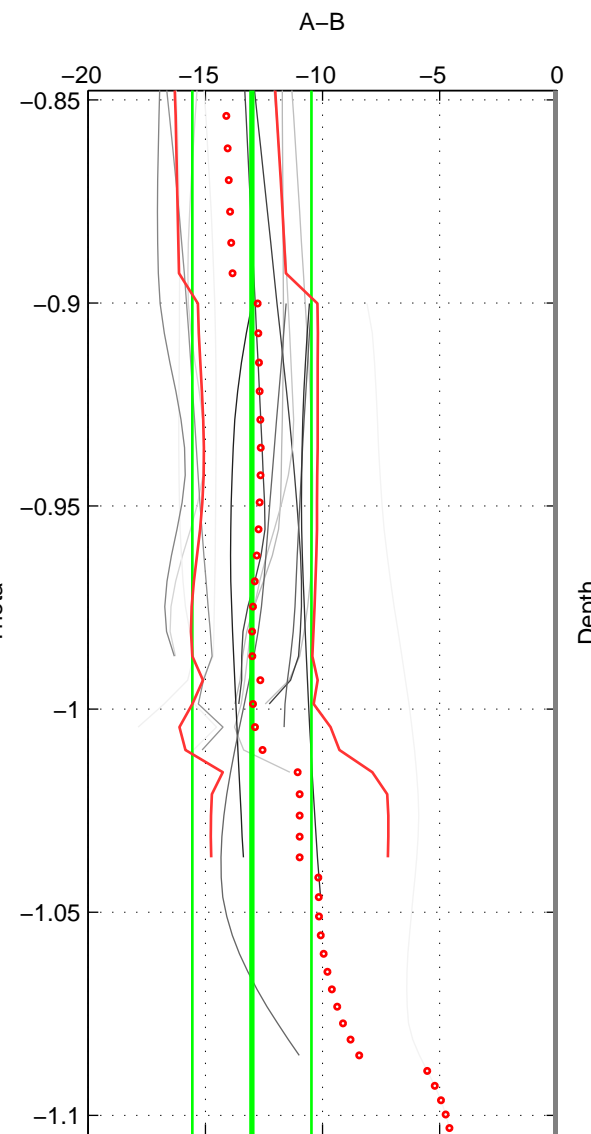

Cruise A (red). Date: Jul 1992 Cruisename: 7-06MT19920701
 Cruise B (blue). Date: Jun 2002 Cruisename: 49-316N20020530

*** "Favourite" values are those of space 2.

	Offset	O.StDev	Ratio	R.Stdev	Rating
SIGMA:	-11.792	2.692	0.995	0.001	3
THETA:	-13.022	2.541	0.994	0.001	5
DEPTH:	-10.719	1.345	0.995	0.001	2
FAV. :	-13.022	2.541	0.994	0.001	5

Profiles of A: 2
 Profiles of B: 11
 Diff profs : 9
 WMoffset (A-B): -11.7924
 WMoffset stdev: 2.6917
 WMratio (A/B): 0.99454
 WMratio stdev: 0.0012424

Quality (1-5): 3

Profiles of A: 3
 Profiles of B: 11
 Diff profs : 15
 WMoffset (A-B): -13.0217
 WMoffset stdev: 2.5414
 WMratio (A/B): 0.99397
 WMratio stdev: 0.0011721

Quality (1-5): 5

Profiles of A: 2
 Profiles of B: 11
 Diff profs : 9
 WMoffset (A-B): -10.7186
 WMoffset stdev: 1.3449
 WMratio (A/B): 0.99504
 WMratio stdev: 0.00062369

Quality (1-5): 2

Please note that statistics are bad.