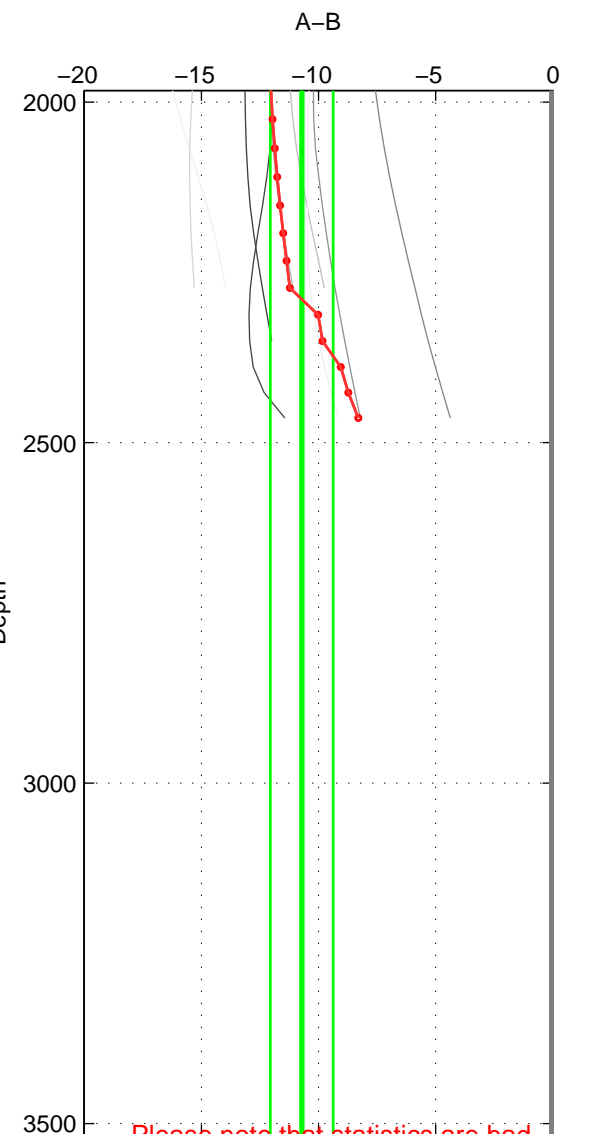

Cruise A (red). Date: Jul 1992 Cruisename: 7-06MT19920701
 Cruise B (blue). Date: Jun 2002 Cruisename: 49-316N20020530

*** "Favourite" values are those of space 2.

	Offset	O.StDev	Ratio	R.Stdev	Rating
SIGMA:	-11.792	2.692	0.995	0.001	3
THETA:	-13.022	2.541	0.994	0.001	5
DEPTH:	-10.719	1.345	0.995	0.001	2
FAV. :	-13.022	2.541	0.994	0.001	5

Profiles of A: 2
 Profiles of B: 11
 Diff profs : 9
 WMoffset (A-B): -11.7924
 WMoffset stdev: 2.6917
 WMratio (A/B): 0.99454
 WMratio stdev: 0.0012424

Quality (1-5): 3

Profiles of A: 3
 Profiles of B: 11
 Diff profs : 15
 WMoffset (A-B): -13.0217
 WMoffset stdev: 2.5414
 WMratio (A/B): 0.99397
 WMratio stdev: 0.0011721

Quality (1-5): 5

Profiles of A: 2
 Profiles of B: 11
 Diff profs : 9
 WMoffset (A-B): -10.7186
 WMoffset stdev: 1.3449
 WMratio (A/B): 0.99504
 WMratio stdev: 0.00062369

Quality (1-5): 2

Please note that statistics are bad.