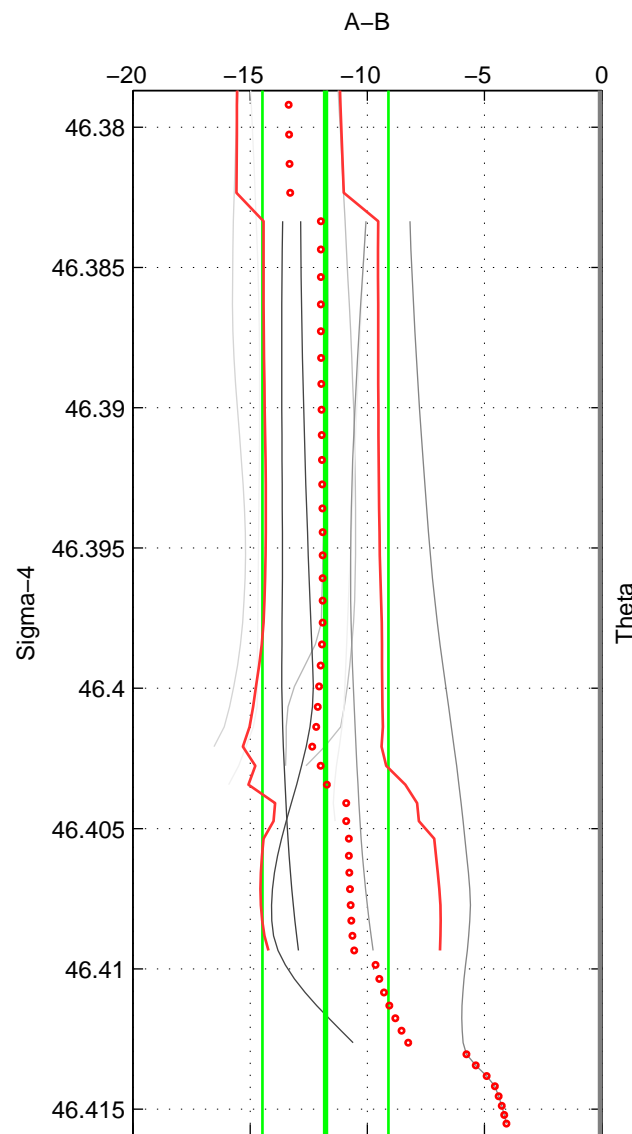

Cruise A (red). Date: Jul 1992 Cruisename: 7-06MT19920701
 Cruise B (blue). Date: Jun 2002 Cruisename: 49-316N20020530

*** "Favourite" values are those of space 2.

	Offset	O.StDev	Ratio	R.Stdev	Rating
SIGMA:	-11.792	2.692	0.995	0.001	3
THETA:	-13.022	2.541	0.994	0.001	5
DEPTH:	-10.719	1.345	0.995	0.001	2
FAV. :	-13.022	2.541	0.994	0.001	5

Profiles of A: 2
 Profiles of B: 11
 Diff profs : 9
 WMoffset (A-B): -11.7924
 WMoffset stdev: 2.6917
 WMratio (A/B): 0.99454
 WMratio stdev: 0.0012424

Quality (1-5): 3

Profiles of A: 3
 Profiles of B: 11
 Diff profs : 15
 WMoffset (A-B): -13.0217
 WMoffset stdev: 2.5414
 WMratio (A/B): 0.99397
 WMratio stdev: 0.0011721

Quality (1-5): 5

Profiles of A: 2
 Profiles of B: 11
 Diff profs : 9
 WMoffset (A-B): -10.7186
 WMoffset stdev: 1.3449
 WMratio (A/B): 0.99504
 WMratio stdev: 0.00062369

Quality (1-5): 2

Please note that statistics are bad.