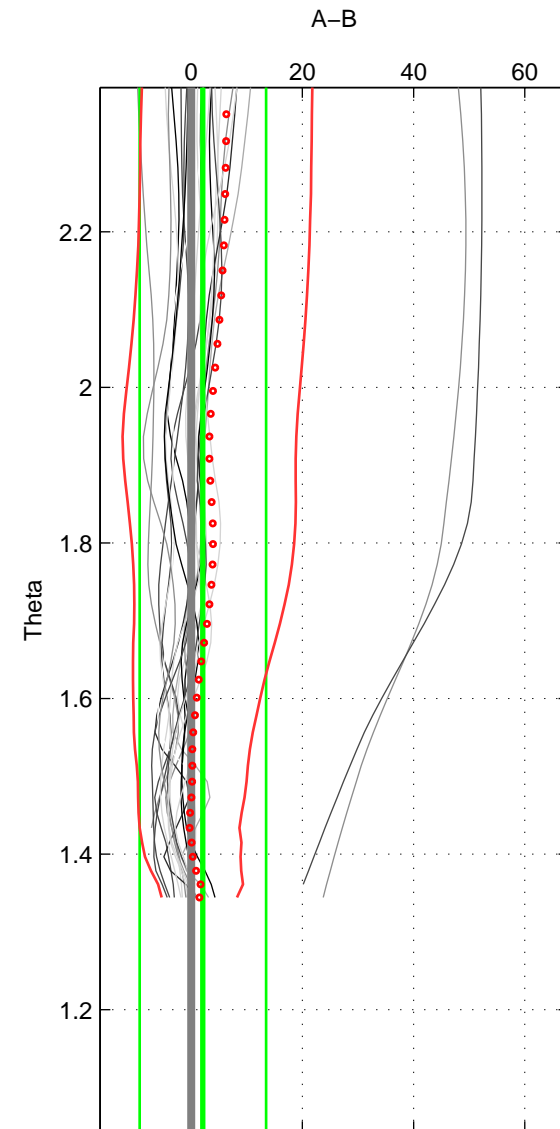

Cruise A (red). Date: Jul 2001 Cruisename: 575-49HO20010710

Cruise B (blue). Date: Mar 2007 Cruisename: 610-49NZ20070216

*** "Favourite" values are means of spaces 1 2.

	Offset	O.StDev	Ratio	R.Stdev	Rating
SIGMA:	-1.749	2.751	0.999	0.001	4
THETA:	2.098	11.366	1.001	0.005	4
DEPTH:	-1.470	3.488	0.999	0.001	3
FAV.:	0.175	7.059	1.000	0.003	4

Profiles of A: 6
 Profiles of B: 10
 Diff profs : 19
 WMoffset (A-B): -1.7487
 WMoffset stdev: 2.7514
 WMratio (A/B): 0.99926
 WMratio stdev: 0.0011629

Quality (1-5): 4

Profiles of A: 6
 Profiles of B: 10
 Diff profs : 21
 WMoffset (A-B): 2.098
 WMoffset stdev: 11.3663
 WMratio (A/B): 1.0009
 WMratio stdev: 0.004878

Quality (1-5): 4

Profiles of A: 6
 Profiles of B: 10
 Diff profs : 19
 WMoffset (A-B): -1.4696
 WMoffset stdev: 3.4882
 WMratio (A/B): 0.99938
 WMratio stdev: 0.0014782

Quality (1-5): 3