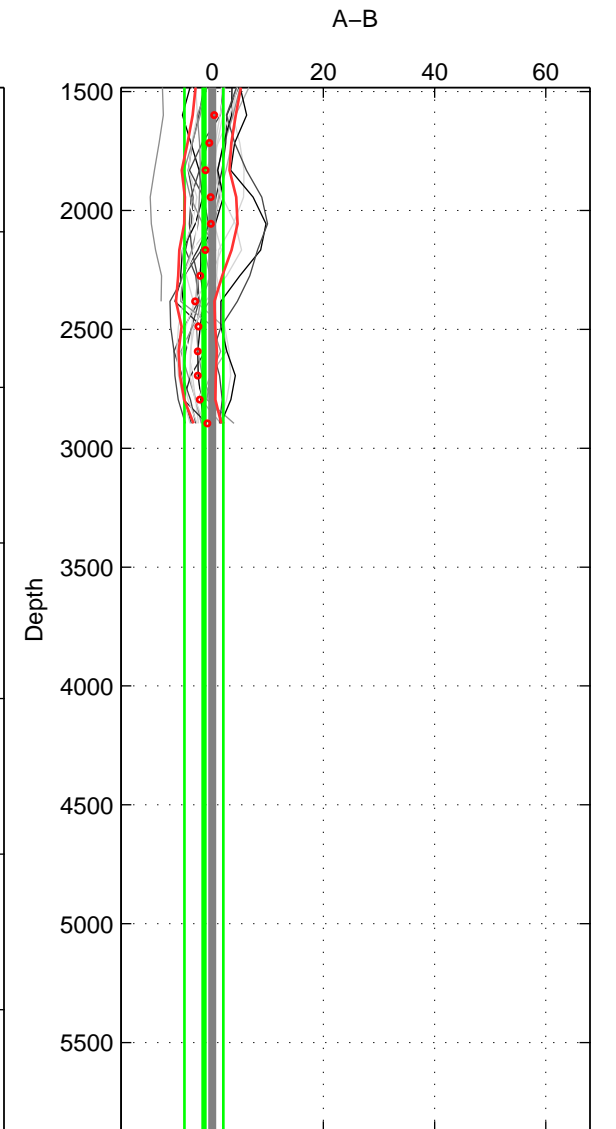

Cruise A (red). Date: Jul 2001 Cruisename: 575-49HO20010710

Cruise B (blue). Date: Mar 2007 Cruisename: 610-49NZ20070216

*** "Favourite" values are means of spaces 1 2.

	Offset	O.StDev	Ratio	R.Stdev	Rating
SIGMA:	-1.749	2.751	0.999	0.001	4
THETA:	2.098	11.366	1.001	0.005	4
DEPTH:	-1.470	3.488	0.999	0.001	3
FAV.:	0.175	7.059	1.000	0.003	4

Profiles of A: 6
 Profiles of B: 10
 Diff profs : 19
 WMoffset (A-B): -1.7487
 WMoffset stdev: 2.7514
 WMratio (A/B): 0.99926
 WMratio stdev: 0.0011629

Quality (1-5): 4

Profiles of A: 6
 Profiles of B: 10
 Diff profs : 21
 WMoffset (A-B): 2.098
 WMoffset stdev: 11.3663
 WMratio (A/B): 1.0009
 WMratio stdev: 0.004878

Quality (1-5): 4

Profiles of A: 6
 Profiles of B: 10
 Diff profs : 19
 WMoffset (A-B): -1.4696
 WMoffset stdev: 3.4882
 WMratio (A/B): 0.99938
 WMratio stdev: 0.0014782

Quality (1-5): 3