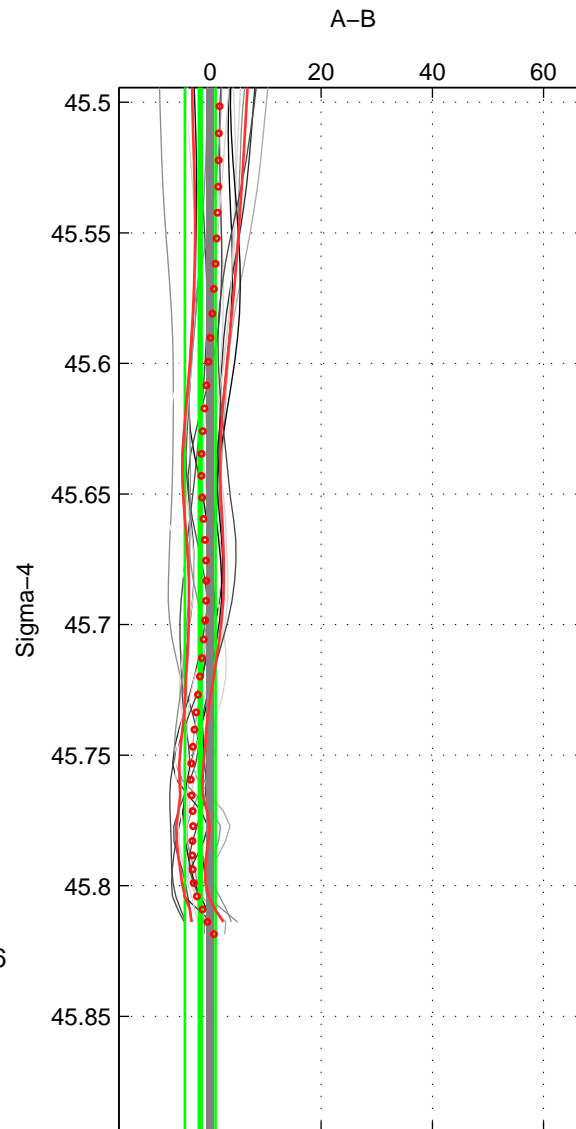

Cruise A (red). Date: Jul 2001 Cruisename: 575-49HO20010710

Cruise B (blue). Date: Mar 2007 Cruisename: 610-49NZ20070216

*** "Favourite" values are means of spaces 1 2.

	Offset	O.StDev	Ratio	R.Stdev	Rating
SIGMA:	-1.749	2.751	0.999	0.001	4
THETA:	2.098	11.366	1.001	0.005	4
DEPTH:	-1.470	3.488	0.999	0.001	3
FAV.:	0.175	7.059	1.000	0.003	4

Profiles of A: 6
 Profiles of B: 10
 Diff profs : 19
 WMoffset (A-B): -1.7487
 WMoffset stdev: 2.7514
 WMratio (A/B): 0.99926
 WMratio stdev: 0.0011629

Quality (1-5): 4

Profiles of A: 6
 Profiles of B: 10
 Diff profs : 21
 WMoffset (A-B): 2.098
 WMoffset stdev: 11.3663
 WMratio (A/B): 1.0009
 WMratio stdev: 0.004878

Quality (1-5): 4

Profiles of A: 6
 Profiles of B: 10
 Diff profs : 19
 WMoffset (A-B): -1.4696
 WMoffset stdev: 3.4882
 WMratio (A/B): 0.99938
 WMratio stdev: 0.0014782

Quality (1-5): 3