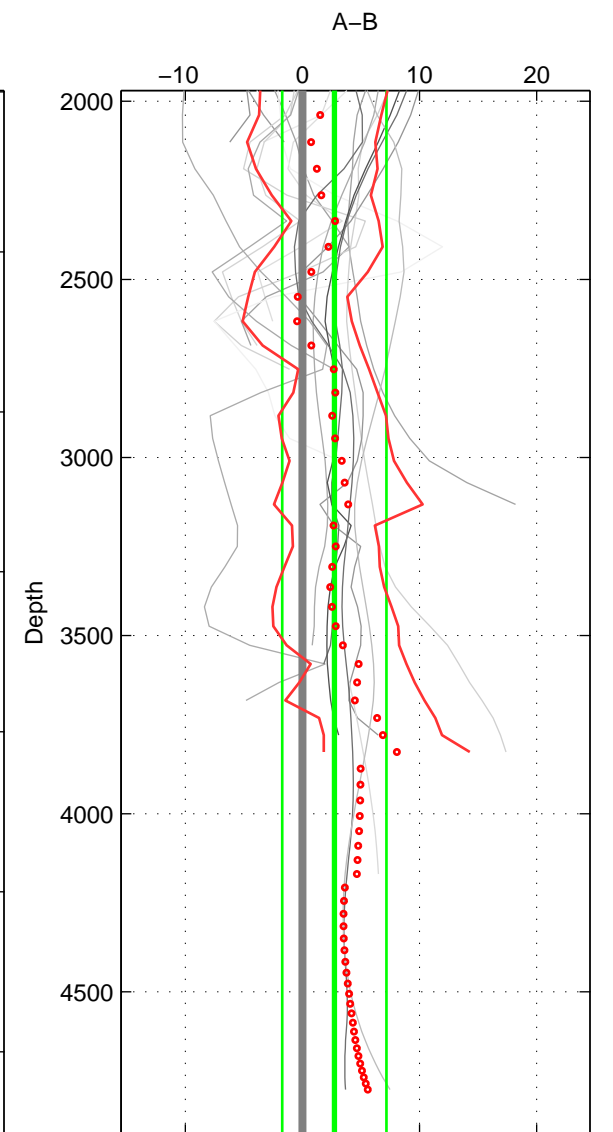

Cruise A (red). Date: Jul 2001 Cruisename: 161-06MT20010717

Cruise B (blue). Date: Jul 1981 Cruisename: 220-316N19810401

*** "Favourite" values are those of space 3.

	Offset	O.StDev	Ratio	R.Stdev	Rating
SIGMA:	0.987	4.614	1.000	0.002	4
THETA:	0.691	4.451	1.000	0.002	4
DEPTH:	2.720	4.444	1.001	0.002	5
FAV.:	2.720	4.444	1.001	0.002	5

Profiles of A: 16
 Profiles of B: 8
 Diff profs: 21
 WMoffset (A-B): 0.98742
 WMoffset stdev: 4.614
 WMratio (A/B): 1.0005
 WMratio stdev: 0.0021343

Quality (1-5): 4

Profiles of A: 16
 Profiles of B: 8
 Diff profs: 21
 WMoffset (A-B): 0.69113
 WMoffset stdev: 4.451
 WMratio (A/B): 1.0003
 WMratio stdev: 0.0020604

Quality (1-5): 4

Profiles of A: 16
 Profiles of B: 8
 Diff profs: 21
 WMoffset (A-B): 2.72
 WMoffset stdev: 4.4435
 WMratio (A/B): 1.0013
 WMratio stdev: 0.0020536

Quality (1-5): 5