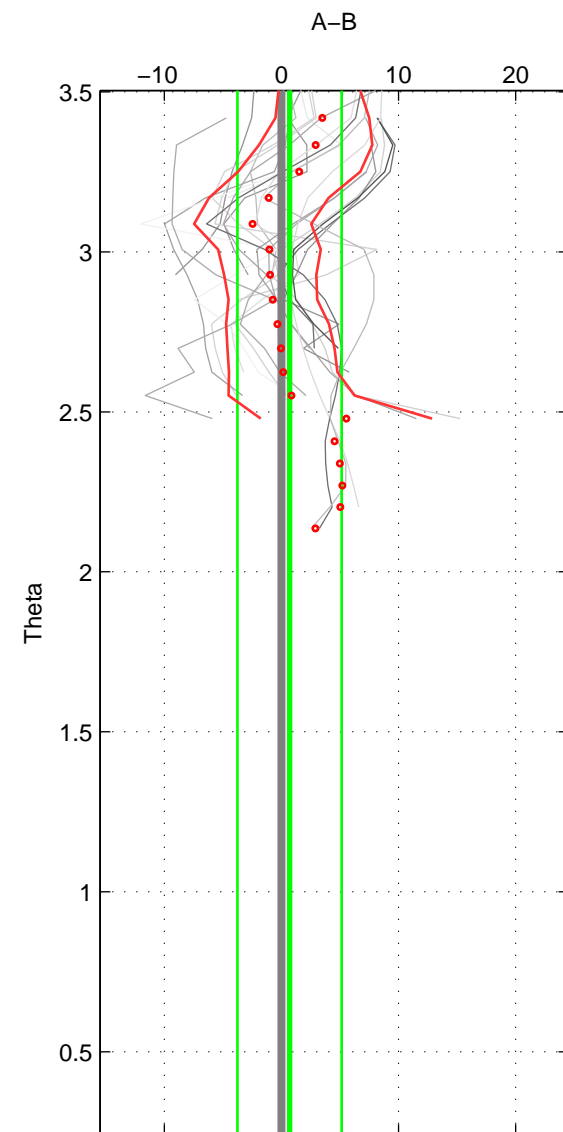

Cruise A (red). Date: Jul 2001 Cruisename: 161-06MT20010717

Cruise B (blue). Date: Jul 1981 Cruisename: 220-316N19810401

*** "Favourite" values are those of space 3.

	Offset	O.StDev	Ratio	R.Stdev	Rating
SIGMA:	0.987	4.614	1.000	0.002	4
THETA:	0.691	4.451	1.000	0.002	4
DEPTH:	2.720	4.444	1.001	0.002	5
FAV.:	2.720	4.444	1.001	0.002	5

Profiles of A: 16
 Profiles of B: 8
 Diff profs: 21
 WMoffset (A-B): 0.98742
 WMoffset stdev: 4.614
 WMratio (A/B): 1.0005
 WMratio stdev: 0.0021343

Quality (1-5): 4

Profiles of A: 16
 Profiles of B: 8
 Diff profs: 21
 WMoffset (A-B): 0.69113
 WMoffset stdev: 4.451
 WMratio (A/B): 1.0003
 WMratio stdev: 0.0020604

Quality (1-5): 4

Profiles of A: 16
 Profiles of B: 8
 Diff profs: 21
 WMoffset (A-B): 2.72
 WMoffset stdev: 4.4435
 WMratio (A/B): 1.0013
 WMratio stdev: 0.0020536

Quality (1-5): 5