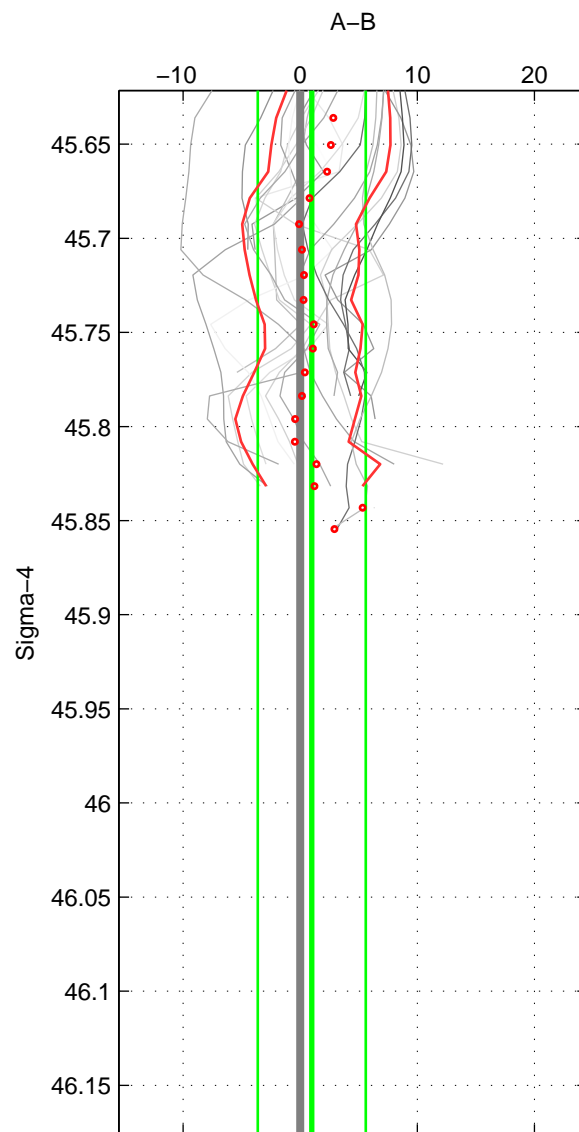

Cruise A (red). Date: Jul 2001 Cruisename: 161-06MT20010717

Cruise B (blue). Date: Jul 1981 Cruisename: 220-316N19810401

*** "Favourite" values are those of space 3.

	Offset	O.StDev	Ratio	R.Stdev	Rating
SIGMA:	0.987	4.614	1.000	0.002	4
THETA:	0.691	4.451	1.000	0.002	4
DEPTH:	2.720	4.444	1.001	0.002	5
FAV.:	2.720	4.444	1.001	0.002	5

Profiles of A: 16
 Profiles of B: 8
 Diff profs: 21
 WMoffset (A-B): 0.98742
 WMoffset stdev: 4.614
 WMratio (A/B): 1.0005
 WMratio stdev: 0.0021343

Quality (1-5): 4

Profiles of A: 16
 Profiles of B: 8
 Diff profs: 21
 WMoffset (A-B): 0.69113
 WMoffset stdev: 4.451
 WMratio (A/B): 1.0003
 WMratio stdev: 0.0020604

Quality (1-5): 4

Profiles of A: 16
 Profiles of B: 8
 Diff profs: 21
 WMoffset (A-B): 2.72
 WMoffset stdev: 4.4435
 WMratio (A/B): 1.0013
 WMratio stdev: 0.0020536

Quality (1-5): 5