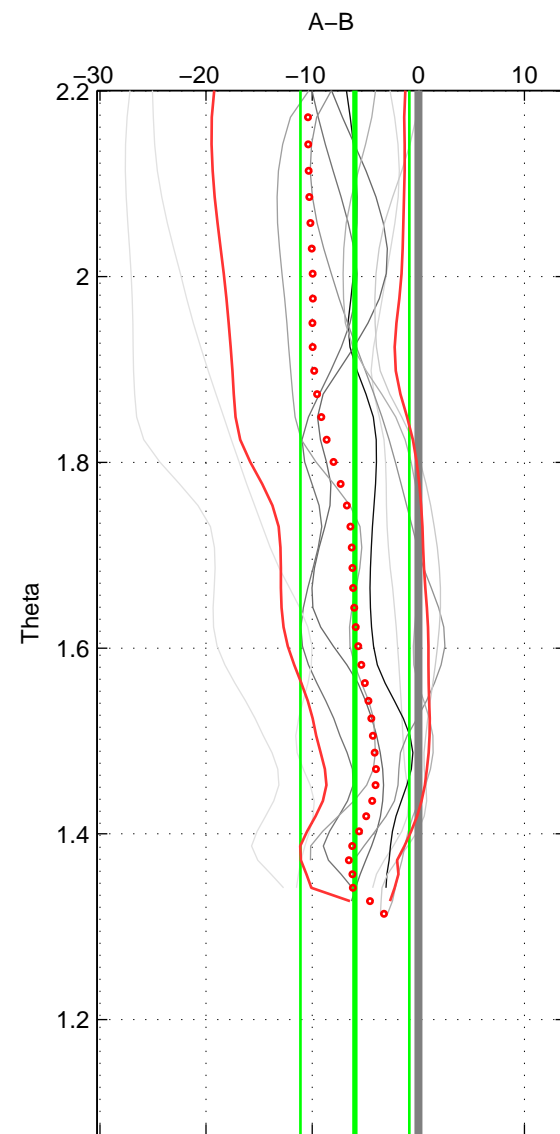

Cruise A (red). Date: Aug 1999 Cruisename: 570-49HO19990719

Cruise B (blue). Date: Oct 2007 Cruisename: 613-49NZ20071008

*** "Favourite" values are means of spaces 1 2.

	Offset	O.StDev	Ratio	R.Stdev	Rating
SIGMA:	-4.162	1.992	0.998	0.001	4
THETA:	-5.987	5.125	0.997	0.002	4
DEPTH:	-4.441	5.579	0.998	0.002	3
FAV. :	-5.074	3.558	0.998	0.002	4

Profiles of A: 5
 Profiles of B: 5
 Diff profs : 10
 WMoffset (A-B): -4.1622
 WMoffset stdev: 1.9917
 WMratio (A/B): 0.99823
 WMratio stdev: 0.00084847

Quality (1-5): 4

Profiles of A: 5
 Profiles of B: 5
 Diff profs : 10
 WMoffset (A-B): -5.9867
 WMoffset stdev: 5.1253
 WMratio (A/B): 0.99746
 WMratio stdev: 0.002176

Quality (1-5): 4

Profiles of A: 5
 Profiles of B: 5
 Diff profs : 10
 WMoffset (A-B): -4.4407
 WMoffset stdev: 5.5788
 WMratio (A/B): 0.99811
 WMratio stdev: 0.0023668

Quality (1-5): 3