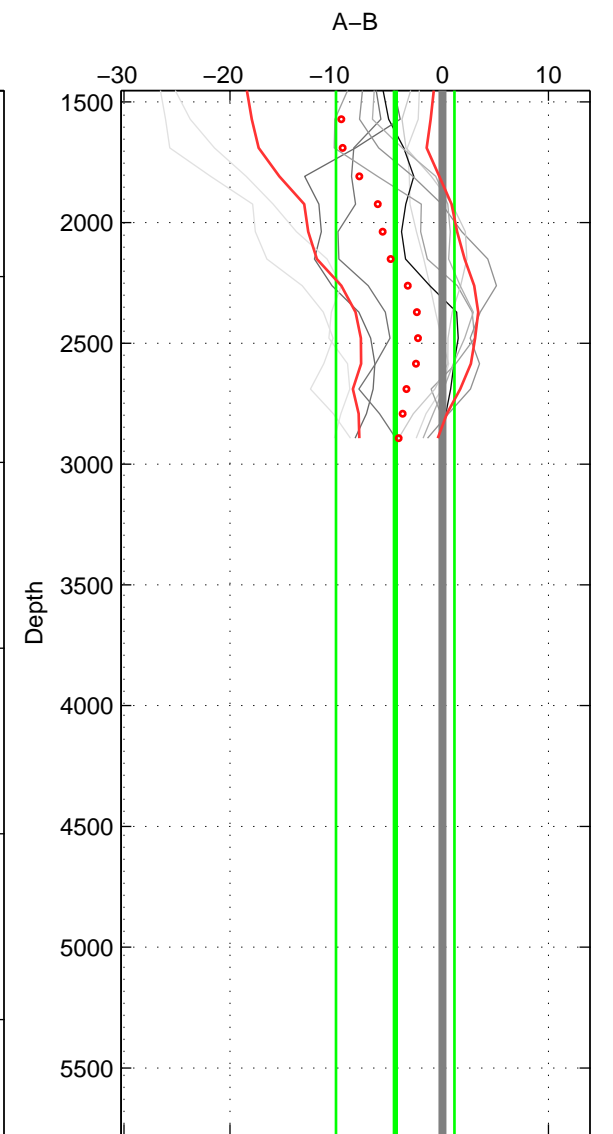

Cruise A (red). Date: Aug 1999 Cruisename: 570-49HO19990719

Cruise B (blue). Date: Oct 2007 Cruisename: 613-49NZ20071008

*** "Favourite" values are means of spaces 1 2.

	Offset	O.StDev	Ratio	R.Stdev	Rating
SIGMA:	-4.162	1.992	0.998	0.001	4
THETA:	-5.987	5.125	0.997	0.002	4
DEPTH:	-4.441	5.579	0.998	0.002	3
FAV. :	-5.074	3.558	0.998	0.002	4

Profiles of A: 5
 Profiles of B: 5
 Diff profs : 10
 WMoffset (A-B): -4.1622
 WMoffset stdev: 1.9917
 WMratio (A/B): 0.99823
 WMratio stdev: 0.00084847

Quality (1-5): 4

Profiles of A: 5
 Profiles of B: 5
 Diff profs : 10
 WMoffset (A-B): -5.9867
 WMoffset stdev: 5.1253
 WMratio (A/B): 0.99746
 WMratio stdev: 0.002176

Quality (1-5): 4

Profiles of A: 5
 Profiles of B: 5
 Diff profs : 10
 WMoffset (A-B): -4.4407
 WMoffset stdev: 5.5788
 WMratio (A/B): 0.99811
 WMratio stdev: 0.0023668

Quality (1-5): 3