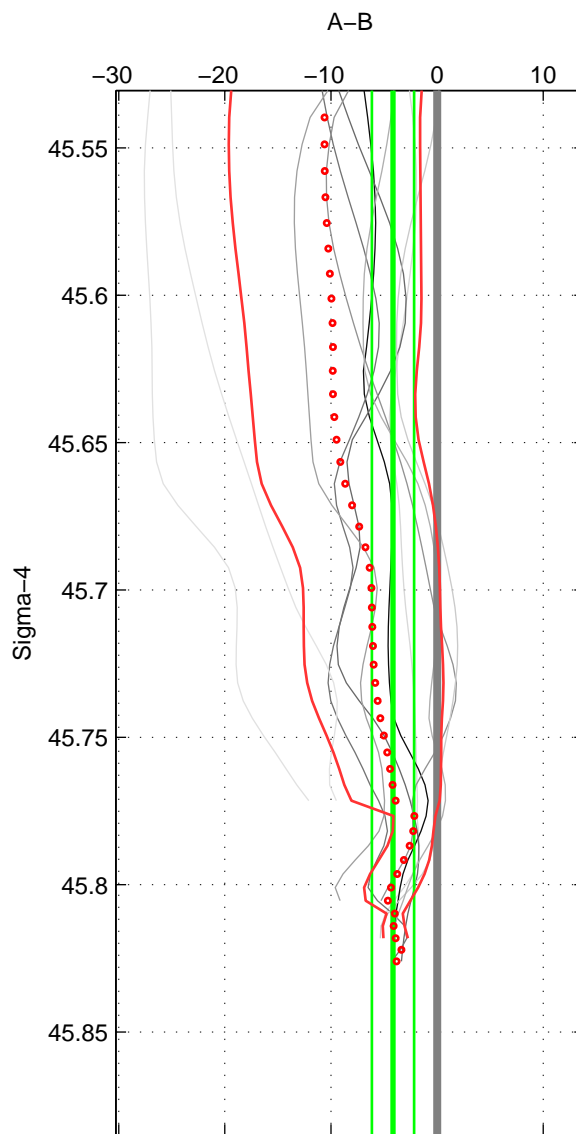

Cruise A (red). Date: Aug 1999 Cruisename: 570-49HO19990719

Cruise B (blue). Date: Oct 2007 Cruisename: 613-49NZ20071008

*** "Favourite" values are means of spaces 1 2.

	Offset	O.StDev	Ratio	R.Stdev	Rating
SIGMA:	-4.162	1.992	0.998	0.001	4
THETA:	-5.987	5.125	0.997	0.002	4
DEPTH:	-4.441	5.579	0.998	0.002	3
FAV. :	-5.074	3.558	0.998	0.002	4

Profiles of A: 5
 Profiles of B: 5
 Diff profs : 10
 WMoffset (A-B): -4.1622
 WMoffset stdev: 1.9917
 WMratio (A/B): 0.99823
 WMratio stdev: 0.00084847

Quality (1-5): 4

Profiles of A: 5
 Profiles of B: 5
 Diff profs : 10
 WMoffset (A-B): -5.9867
 WMoffset stdev: 5.1253
 WMratio (A/B): 0.99746
 WMratio stdev: 0.002176

Quality (1-5): 4

Profiles of A: 5
 Profiles of B: 5
 Diff profs : 10
 WMoffset (A-B): -4.4407
 WMoffset stdev: 5.5788
 WMratio (A/B): 0.99811
 WMratio stdev: 0.0023668

Quality (1-5): 3