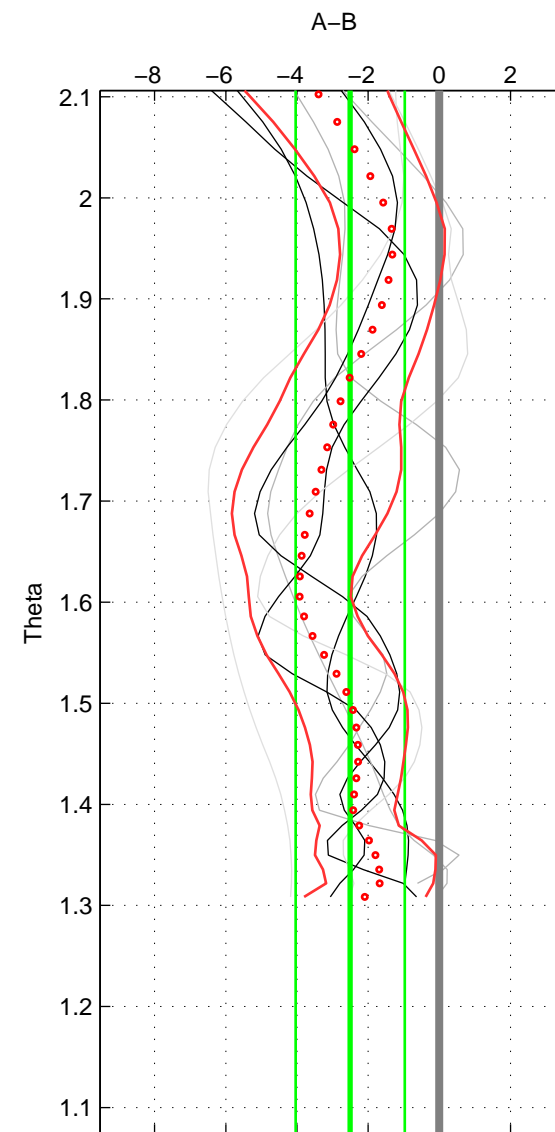

Cruise A (red). Date: Apr 2004 Cruisename: 600-49NZ20040327
 Cruise B (blue). Date: Oct 2008 Cruisename: 615-49NZ20081011

*** "Favourite" values are those of space 2.

	Offset	O.StDev	Ratio	R.Stdev	Rating
SIGMA:	-1.852	1.162	0.999	0.000	3
THETA:	-2.503	1.534	0.999	0.001	4
DEPTH:	-2.710	1.951	0.999	0.001	3
FAV. :	-2.503	1.534	0.999	0.001	4

Profiles of A: 3
 Profiles of B: 7
 Diff profs : 7
 WMoffset (A-B): -1.8523
 WMoffset stdev: 1.1617
 WMratio (A/B): 0.99922
 WMratio stdev: 0.00049157

Quality (1-5): 3

Profiles of A: 3
 Profiles of B: 7
 Diff profs : 7
 WMoffset (A-B): -2.5034
 WMoffset stdev: 1.534
 WMratio (A/B): 0.99894
 WMratio stdev: 0.00064774

Quality (1-5): 4

Profiles of A: 3
 Profiles of B: 7
 Diff profs : 7
 WMoffset (A-B): -2.7097
 WMoffset stdev: 1.9507
 WMratio (A/B): 0.99885
 WMratio stdev: 0.00082458

Quality (1-5): 3