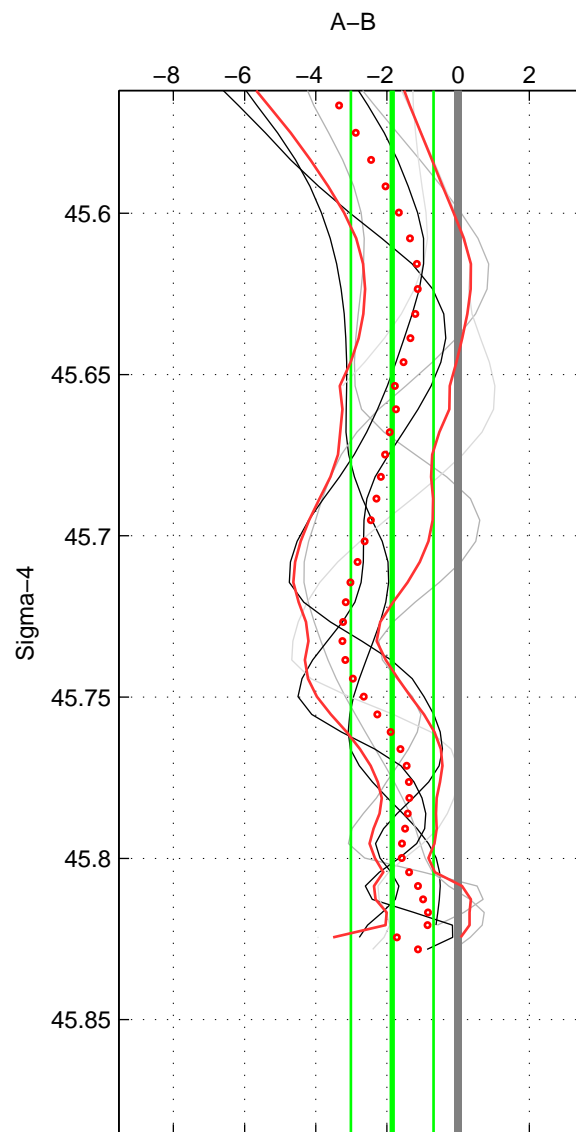

Cruise A (red). Date: Apr 2004 Cruisename: 600-49NZ20040327
 Cruise B (blue). Date: Oct 2008 Cruisename: 615-49NZ20081011

*** "Favourite" values are those of space 2.

	Offset	O.StDev	Ratio	R.Stdev	Rating
SIGMA:	-1.852	1.162	0.999	0.000	3
THETA:	-2.503	1.534	0.999	0.001	4
DEPTH:	-2.710	1.951	0.999	0.001	3
FAV. :	-2.503	1.534	0.999	0.001	4

Profiles of A: 3
 Profiles of B: 7
 Diff profs : 7
 WMoffset (A-B): -1.8523
 WMoffset stdev: 1.1617
 WMratio (A/B): 0.99922
 WMratio stdev: 0.00049157

Quality (1-5): 3

Profiles of A: 3
 Profiles of B: 7
 Diff profs : 7
 WMoffset (A-B): -2.5034
 WMoffset stdev: 1.534
 WMratio (A/B): 0.99894
 WMratio stdev: 0.00064774

Quality (1-5): 4

Profiles of A: 3
 Profiles of B: 7
 Diff profs : 7
 WMoffset (A-B): -2.7097
 WMoffset stdev: 1.9507
 WMratio (A/B): 0.99885
 WMratio stdev: 0.00082458

Quality (1-5): 3