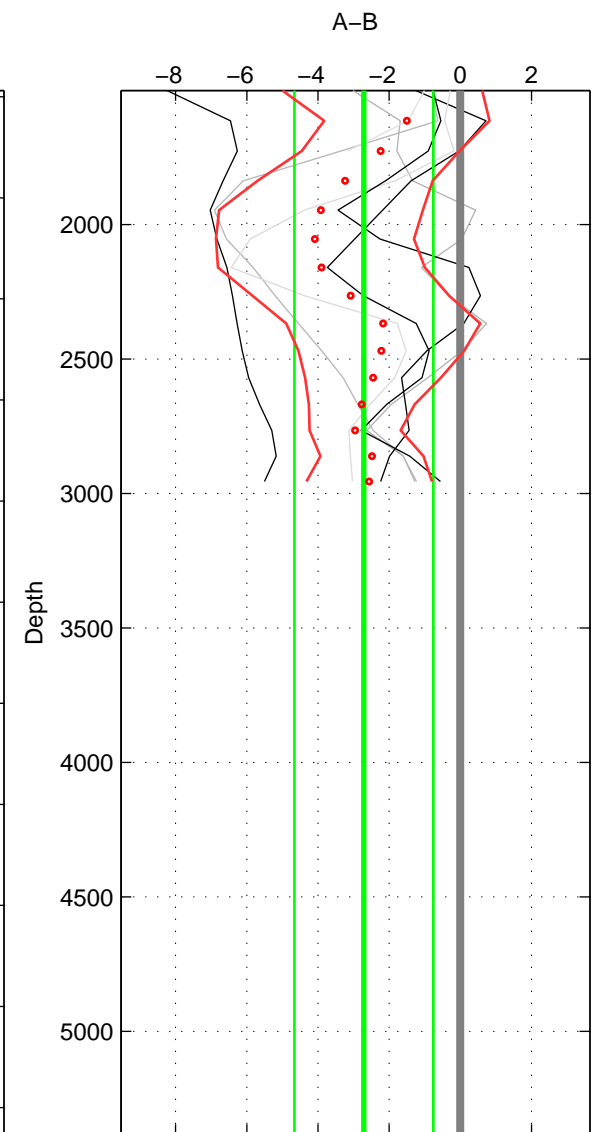

Cruise A (red). Date: Apr 2004 Cruisename: 600-49NZ20040327
 Cruise B (blue). Date: Oct 2008 Cruisename: 615-49NZ20081011

*** "Favourite" values are those of space 2.

	Offset	O.StDev	Ratio	R.Stdev	Rating
SIGMA:	-1.852	1.162	0.999	0.000	3
THETA:	-2.503	1.534	0.999	0.001	4
DEPTH:	-2.710	1.951	0.999	0.001	3
FAV. :	-2.503	1.534	0.999	0.001	4

Profiles of A: 3
 Profiles of B: 7
 Diff profs : 7
 WMoffset (A-B): -1.8523
 WMoffset stdev: 1.1617
 WMratio (A/B): 0.99922
 WMratio stdev: 0.00049157

Quality (1-5): 3

Profiles of A: 3
 Profiles of B: 7
 Diff profs : 7
 WMoffset (A-B): -2.5034
 WMoffset stdev: 1.534
 WMratio (A/B): 0.99894
 WMratio stdev: 0.00064774

Quality (1-5): 4

Profiles of A: 3
 Profiles of B: 7
 Diff profs : 7
 WMoffset (A-B): -2.7097
 WMoffset stdev: 1.9507
 WMratio (A/B): 0.99885
 WMratio stdev: 0.00082458

Quality (1-5): 3