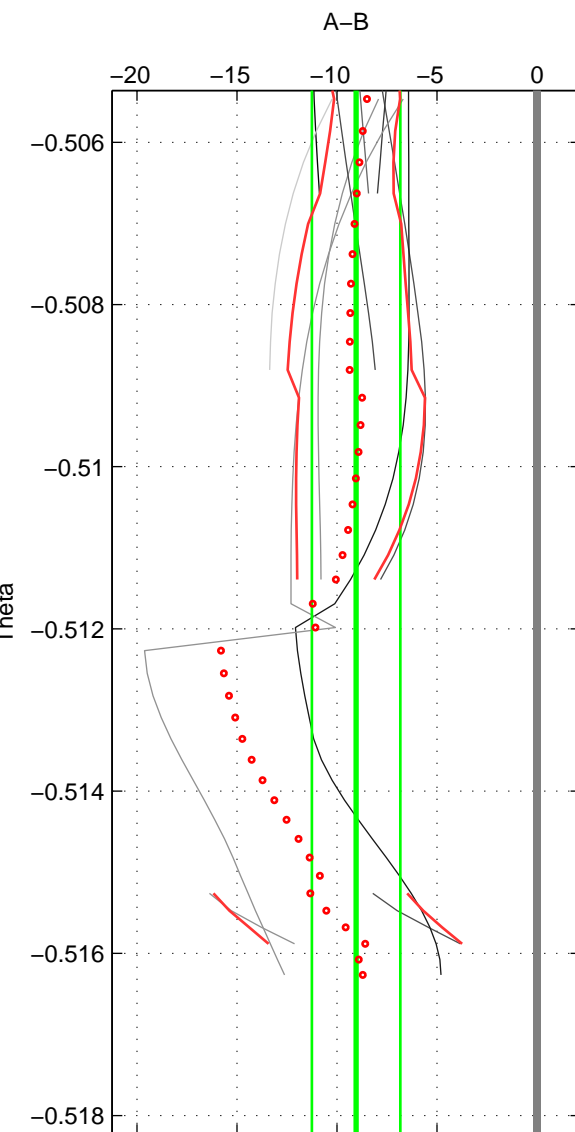

Cruise A (red). Date: Aug 2002 Cruisename: 52-32H120020718
 Cruise B (blue). Date: Sep 2005 Cruisename: 110-77DN20050819

*** "Favourite" values are means of spaces 1 2 3.

	Offset	O.StDev	Ratio	R.Stdev	Rating
SIGMA:	-10.019	1.308	0.995	0.001	2
THETA:	-9.045	2.211	0.996	0.001	2
DEPTH:	-10.759	1.298	0.995	0.001	2
FAV.:	-9.941	1.606	0.995	0.001	2

Profiles of A: 3
 Profiles of B: 3
 Diff profs: 8
 WMoffset (A-B): -10.0193
 WMoffset stdev: 1.3084
 WMratio (A/B): 0.99535
 WMratio stdev: 0.00060475

Quality (1-5): 2

Profiles of A: 3
 Profiles of B: 3
 Diff profs: 9
 WMoffset (A-B): -9.0451
 WMoffset stdev: 2.2105
 WMratio (A/B): 0.9958
 WMratio stdev: 0.0010238

Quality (1-5): 2

Profiles of A: 3
 Profiles of B: 3
 Diff profs: 8
 WMoffset (A-B): -10.7586
 WMoffset stdev: 1.2978
 WMratio (A/B): 0.99501
 WMratio stdev: 0.00060054

Quality (1-5): 2