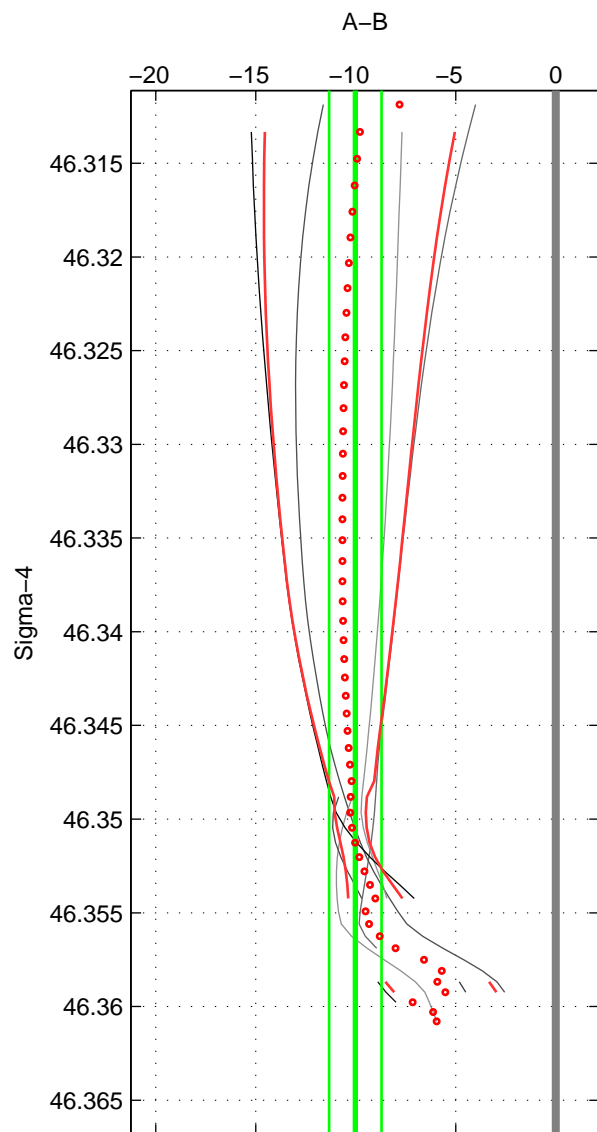

Cruise A (red). Date: Aug 2002 Cruisename: 52-32H120020718
 Cruise B (blue). Date: Sep 2005 Cruisename: 110-77DN20050819

*** "Favourite" values are means of spaces 1 2 3.

	Offset	O.StDev	Ratio	R.Stdev	Rating
SIGMA:	-10.019	1.308	0.995	0.001	2
THETA:	-9.045	2.211	0.996	0.001	2
DEPTH:	-10.759	1.298	0.995	0.001	2
FAV.:	-9.941	1.606	0.995	0.001	2

Profiles of A: 3
 Profiles of B: 3
 Diff profs: 8
 WMoffset (A-B): -10.0193
 WMoffset stdev: 1.3084
 WMratio (A/B): 0.99535
 WMratio stdev: 0.00060475

Quality (1-5): 2

Profiles of A: 3
 Profiles of B: 3
 Diff profs: 9
 WMoffset (A-B): -9.0451
 WMoffset stdev: 2.2105
 WMratio (A/B): 0.9958
 WMratio stdev: 0.0010238

Quality (1-5): 2

Profiles of A: 3
 Profiles of B: 3
 Diff profs: 8
 WMoffset (A-B): -10.7586
 WMoffset stdev: 1.2978
 WMratio (A/B): 0.99501
 WMratio stdev: 0.00060054

Quality (1-5): 2