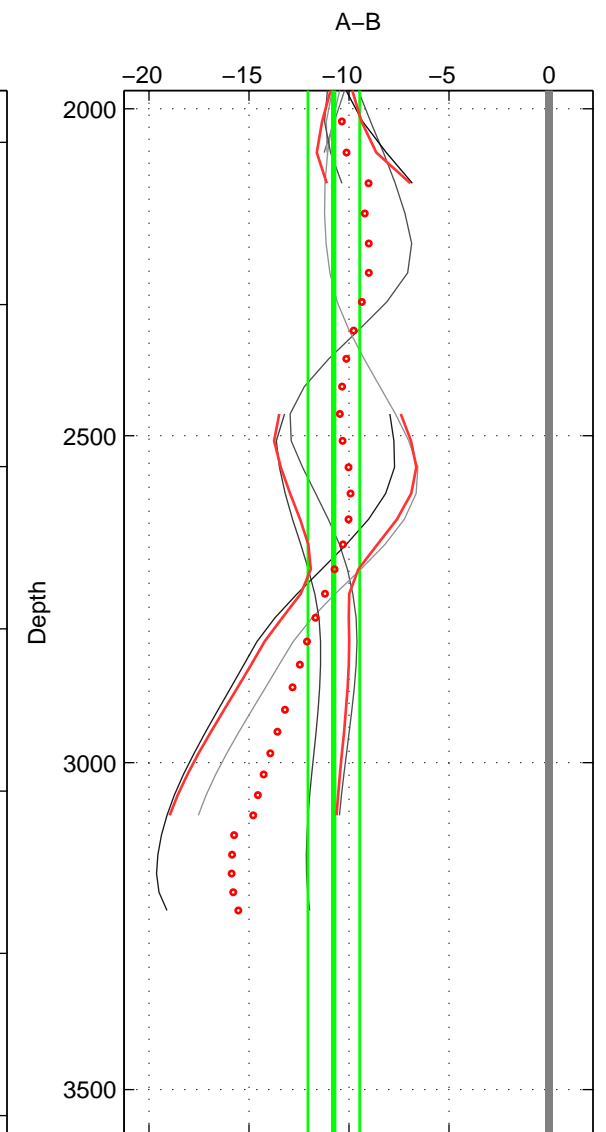

Cruise A (red). Date: Aug 2002 Cruisename: 52-32H120020718
 Cruise B (blue). Date: Sep 2005 Cruisename: 110-77DN20050819

*** "Favourite" values are means of spaces 1 2 3.

	Offset	O.StDev	Ratio	R.Stdev	Rating
SIGMA:	-10.019	1.308	0.995	0.001	2
THETA:	-9.045	2.211	0.996	0.001	2
DEPTH:	-10.759	1.298	0.995	0.001	2
FAV.:	-9.941	1.606	0.995	0.001	2

Profiles of A: 3
 Profiles of B: 3
 Diff profs: 8
 WMoffset (A-B): -10.0193
 WMoffset stdev: 1.3084
 WMratio (A/B): 0.99535
 WMratio stdev: 0.00060475

Quality (1-5): 2

Profiles of A: 3
 Profiles of B: 3
 Diff profs: 9
 WMoffset (A-B): -9.0451
 WMoffset stdev: 2.2105
 WMratio (A/B): 0.9958
 WMratio stdev: 0.0010238

Quality (1-5): 2

Profiles of A: 3
 Profiles of B: 3
 Diff profs: 8
 WMoffset (A-B): -10.7586
 WMoffset stdev: 1.2978
 WMratio (A/B): 0.99501
 WMratio stdev: 0.00060054

Quality (1-5): 2