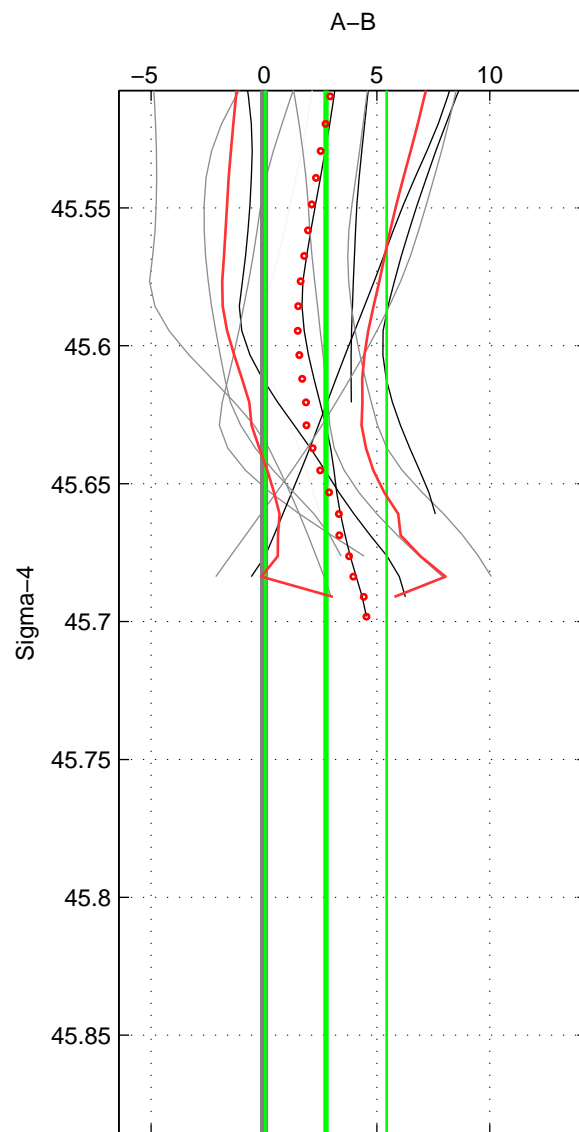

Cruise A (red). Date: Jun 2001 Cruisename: 591-49NZ20010604
 Cruise B (blue). Date: Jun 2005 Cruisename: 707-49UP20050615

*** "Favourite" values are means of spaces 1 2.

	Offset	O.StDev	Ratio	R.Stdev	Rating
SIGMA:	2.747	2.690	1.001	0.001	4
THETA:	2.905	2.467	1.001	0.001	4
DEPTH:	3.185	1.022	1.001	0.000	3
FAV.:	2.826	2.578	1.001	0.001	4

Profiles of A: 9
 Profiles of B: 9
 Diff profs: 12
 WMoffset (A-B): 2.7469
 WMoffset stdev: 2.6901
 WMratio (A/B): 1.0012
 WMratio stdev: 0.001132

Quality (1-5): 4

Profiles of A: 9
 Profiles of B: 9
 Diff profs: 12
 WMoffset (A-B): 2.9049
 WMoffset stdev: 2.4666
 WMratio (A/B): 1.0012
 WMratio stdev: 0.0010385

Quality (1-5): 4

Profiles of A: 9
 Profiles of B: 9
 Diff profs: 12
 WMoffset (A-B): 3.185
 WMoffset stdev: 1.0222
 WMratio (A/B): 1.0013
 WMratio stdev: 0.00043128

Quality (1-5): 3

Please note that statistics are bad.