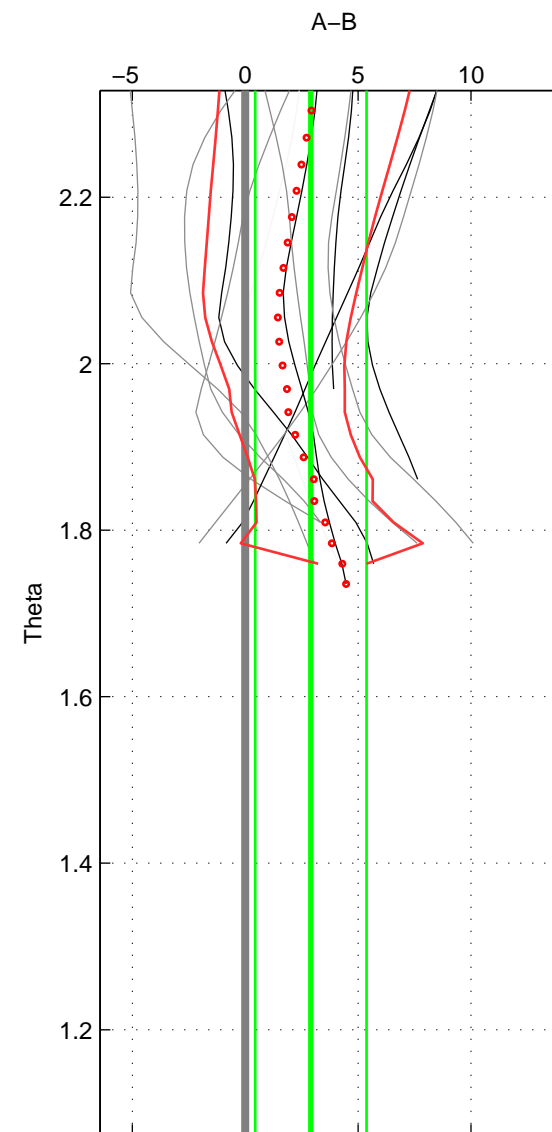

Cruise A (red). Date: Jun 2001 Cruisename: 591-49NZ20010604
 Cruise B (blue). Date: Jun 2005 Cruisename: 707-49UP20050615

*** "Favourite" values are means of spaces 1 2.

	Offset	O.StDev	Ratio	R.Stdev	Rating
SIGMA:	2.747	2.690	1.001	0.001	4
THETA:	2.905	2.467	1.001	0.001	4
DEPTH:	3.185	1.022	1.001	0.000	3
FAV.:	2.826	2.578	1.001	0.001	4

Profiles of A: 9
 Profiles of B: 9
 Diff profs: 12
 WMoffset (A-B): 2.7469
 WMoffset stdev: 2.6901
 WMratio (A/B): 1.0012
 WMratio stdev: 0.001132

Quality (1-5): 4

Profiles of A: 9
 Profiles of B: 9
 Diff profs: 12
 WMoffset (A-B): 2.9049
 WMoffset stdev: 2.4666
 WMratio (A/B): 1.0012
 WMratio stdev: 0.0010385

Quality (1-5): 4

Profiles of A: 9
 Profiles of B: 9
 Diff profs: 12
 WMoffset (A-B): 3.185
 WMoffset stdev: 1.0222
 WMratio (A/B): 1.0013
 WMratio stdev: 0.00043128

Quality (1-5): 3

Please note that statistics are bad.