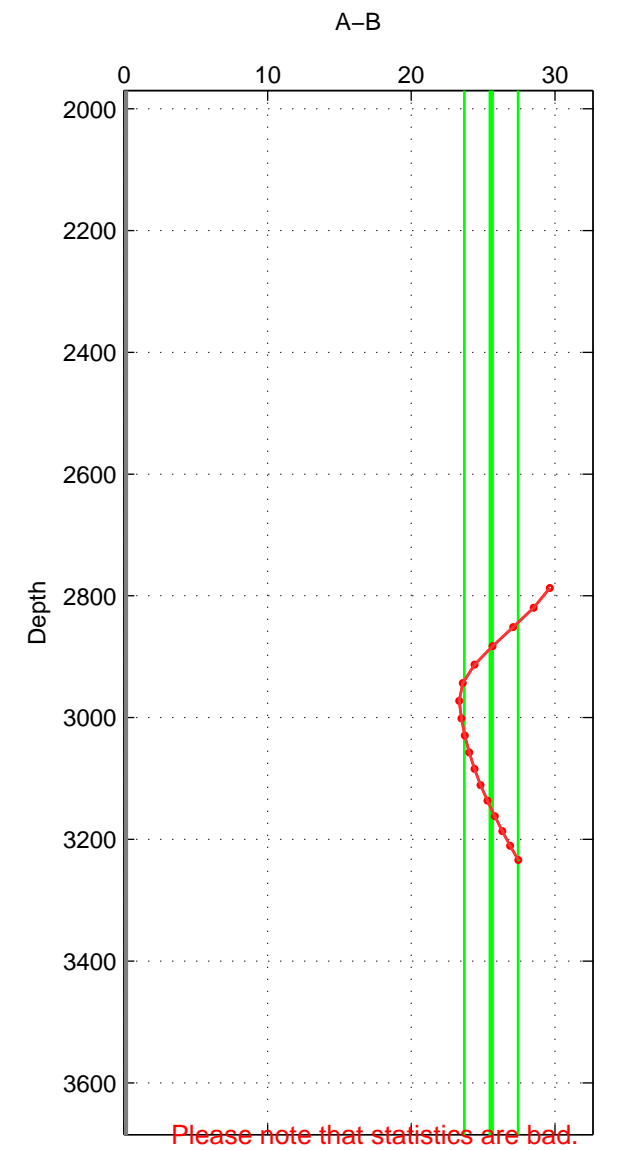

Cruise A (red). Date: Aug 1993 Cruisename: 87-58JH19930730
 Cruise B (blue). Date: Jul 1981 Cruisename: 220-316N19810401

*** "Favourite" values are means of spaces 1 3.

	Offset	O.StDev	Ratio	R.Stdev	Rating
SIGMA:	26.759	6.654	1.012	0.003	2
THETA:	NaN	NaN	NaN	NaN	NaN
DEPTH:	25.556	1.870	1.012	0.001	2
FAV. :	26.158	4.262	1.012	0.002	2

Please note that statistics are bad.

Profiles of A: 2
 Profiles of B: 3
 Diff profs : 2
 WMoffset (A-B): 26.759
 WMoffset stdev: 6.6541
 WMratio (A/B): 1.0124
 WMratio stdev: 0.0031007

Quality (1-5): 2

Please note that statistics are bad.

Profiles of A: 2
 Profiles of B: 3
 Diff profs : 1
 WMoffset (A-B): 25.5561
 WMoffset stdev: 1.8705
 WMratio (A/B): 1.0119
 WMratio stdev: 0.00087516

Quality (1-5): 2