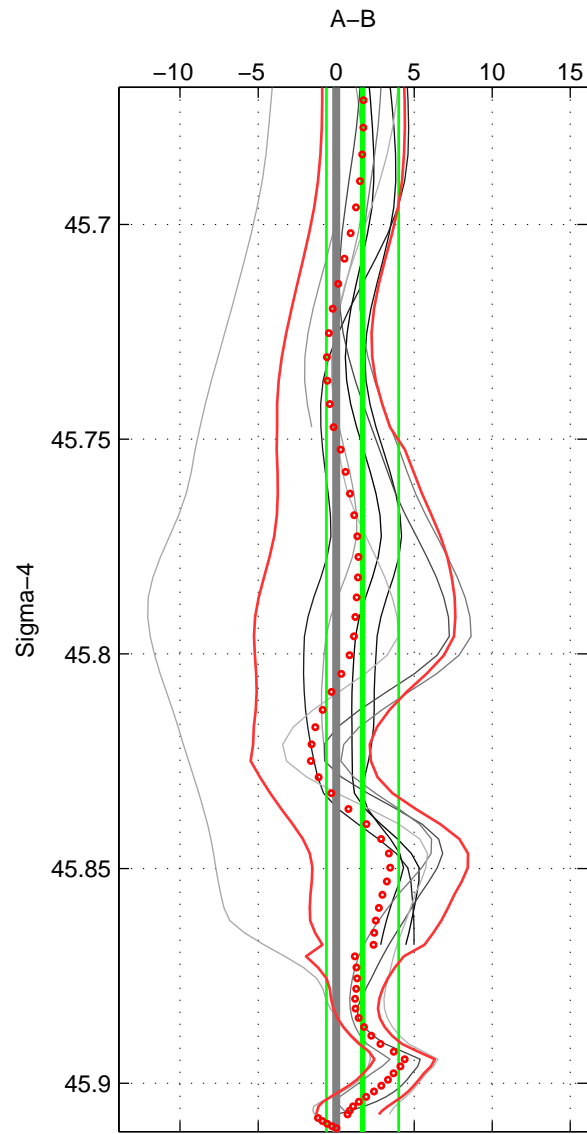

Cruise A (red). Date: Mar 1995 Cruisename: 348-316N19950310  
 Cruise B (blue). Date: Sep 1995 Cruisename: 352-316N19950829

\*\*\* "Favourite" values are those of space 3.

	Offset	O.StDev	Ratio	R.Stdev	Rating
SIGMA:	1.696	2.316	1.001	0.001	3
THETA:	1.892	2.368	1.001	0.001	3
DEPTH:	3.476	2.928	1.001	0.001	5
FAV. :	3.476	2.928	1.001	0.001	5

Profiles of A: 3  
 Profiles of B: 5  
 Diff profs : 9  
 WMoffset (A-B): 1.6962  
 WMoffset stdev: 2.316  
 WMratio (A/B): 1.0007  
 WMratio stdev: 0.00099724

Quality (1-5): 3

Profiles of A: 3  
 Profiles of B: 5  
 Diff profs : 9  
 WMoffset (A-B): 1.8919  
 WMoffset stdev: 2.3678  
 WMratio (A/B): 1.0008  
 WMratio stdev: 0.0010195

Quality (1-5): 3

Profiles of A: 5  
 Profiles of B: 5  
 Diff profs : 16  
 WMoffset (A-B): 3.476  
 WMoffset stdev: 2.928  
 WMratio (A/B): 1.0015  
 WMratio stdev: 0.0012613

Quality (1-5): 5