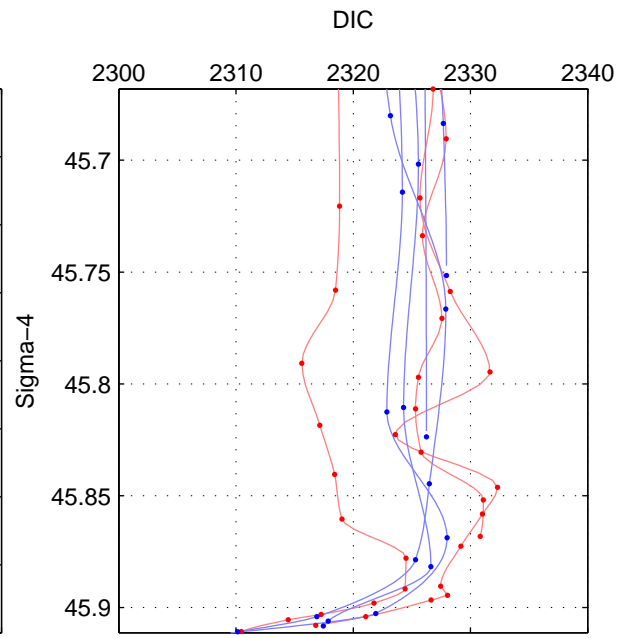

Cruise A (red). Date: Mar 1995 Cruisename: 348-316N19950310  
 Cruise B (blue). Date: Sep 1995 Cruisename: 352-316N19950829

\*\*\* "Favourite" values are those of space 3.

	Offset	O.StDev	Ratio	R.Stdev	Rating
SIGMA:	1.696	2.316	1.001	0.001	3
THETA:	1.892	2.368	1.001	0.001	3
DEPTH:	3.476	2.928	1.001	0.001	5
FAV. :	3.476	2.928	1.001	0.001	5

Profiles of A: 3  
 Profiles of B: 5  
 Diff profs : 9  
 WMoffset (A-B): 1.6962  
 WMoffset stdev: 2.316  
 WMratio (A/B): 1.0007  
 WMratio stdev: 0.00099724

Quality (1-5): 3

Profiles of A: 3  
 Profiles of B: 5  
 Diff profs : 9  
 WMoffset (A-B): 1.8919  
 WMoffset stdev: 2.3678  
 WMratio (A/B): 1.0008  
 WMratio stdev: 0.0010195

Quality (1-5): 3

Profiles of A: 5  
 Profiles of B: 5  
 Diff profs : 16  
 WMoffset (A-B): 3.476  
 WMoffset stdev: 2.928  
 WMratio (A/B): 1.0015  
 WMratio stdev: 0.0012613

Quality (1-5): 5