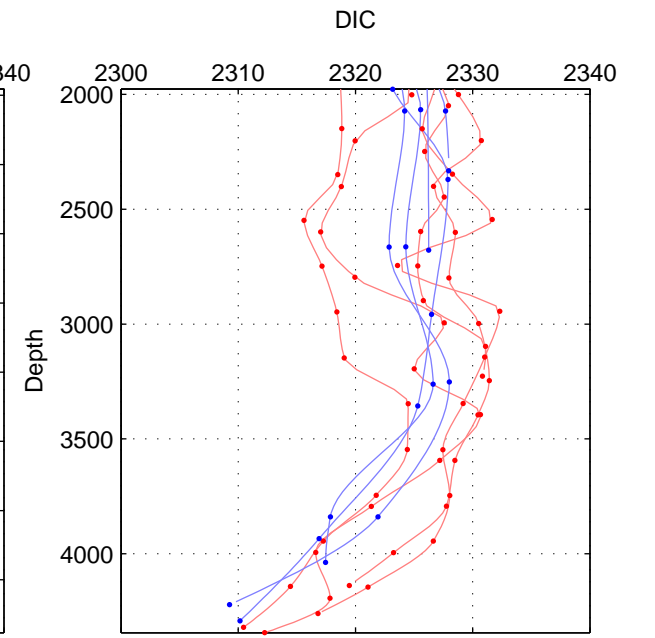

Cruise A (red). Date: Mar 1995 Cruisename: 348-316N19950310  
 Cruise B (blue). Date: Sep 1995 Cruisename: 352-316N19950829

\*\*\* "Favourite" values are those of space 3.

	Offset	O.StDev	Ratio	R.Stdev	Rating
SIGMA:	1.696	2.316	1.001	0.001	3
THETA:	1.892	2.368	1.001	0.001	3
DEPTH:	3.476	2.928	1.001	0.001	5
FAV. :	3.476	2.928	1.001	0.001	5

Profiles of A: 3  
 Profiles of B: 5  
 Diff profs : 9  
 WMoffset (A-B): 1.6962  
 WMoffset stdev: 2.316  
 WMratio (A/B): 1.0007  
 WMratio stdev: 0.00099724

Quality (1-5): 3

Profiles of A: 3  
 Profiles of B: 5  
 Diff profs : 9  
 WMoffset (A-B): 1.8919  
 WMoffset stdev: 2.3678  
 WMratio (A/B): 1.0008  
 WMratio stdev: 0.0010195

Quality (1-5): 3

Profiles of A: 5  
 Profiles of B: 5  
 Diff profs : 16  
 WMoffset (A-B): 3.476  
 WMoffset stdev: 2.928  
 WMratio (A/B): 1.0015  
 WMratio stdev: 0.0012613

Quality (1-5): 5