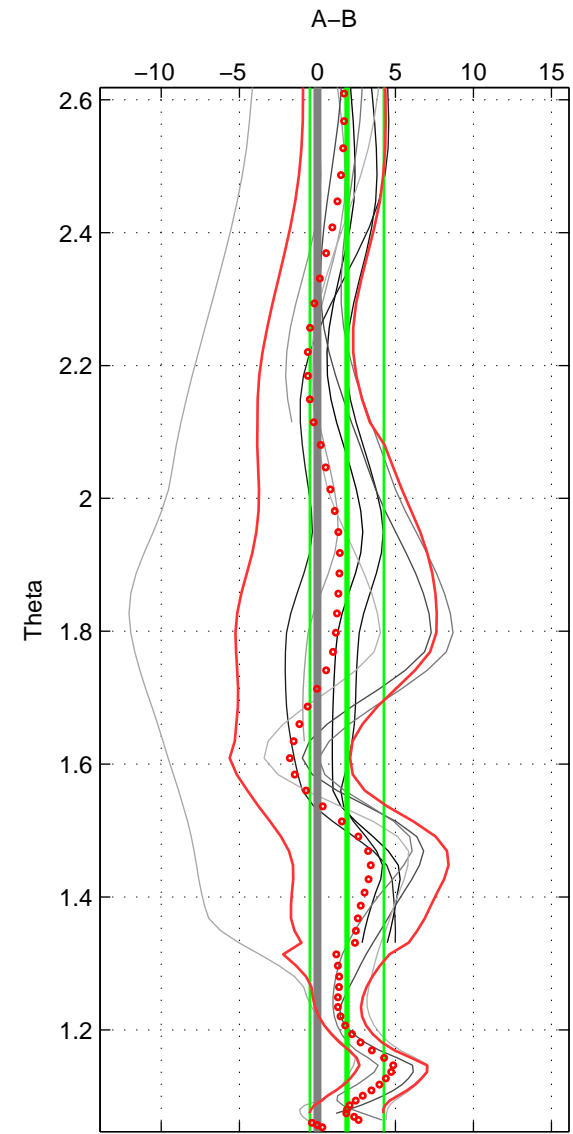

Cruise A (red). Date: Mar 1995 Cruisename: 348-316N19950310  
 Cruise B (blue). Date: Sep 1995 Cruisename: 352-316N19950829

\*\*\* "Favourite" values are those of space 3.

	Offset	O.StDev	Ratio	R.Stdev	Rating
SIGMA:	1.696	2.316	1.001	0.001	3
THETA:	1.892	2.368	1.001	0.001	3
DEPTH:	3.476	2.928	1.001	0.001	5
FAV. :	3.476	2.928	1.001	0.001	5

Profiles of A: 3  
 Profiles of B: 5  
 Diff profs : 9  
 WMoffset (A-B): 1.6962  
 WMoffset stdev: 2.316  
 WMratio (A/B): 1.0007  
 WMratio stdev: 0.00099724

Quality (1-5): 3

Profiles of A: 3  
 Profiles of B: 5  
 Diff profs : 9  
 WMoffset (A-B): 1.8919  
 WMoffset stdev: 2.3678  
 WMratio (A/B): 1.0008  
 WMratio stdev: 0.0010195

Quality (1-5): 3

Profiles of A: 5  
 Profiles of B: 5  
 Diff profs : 16  
 WMoffset (A-B): 3.476  
 WMoffset stdev: 2.928  
 WMratio (A/B): 1.0015  
 WMratio stdev: 0.0012613

Quality (1-5): 5