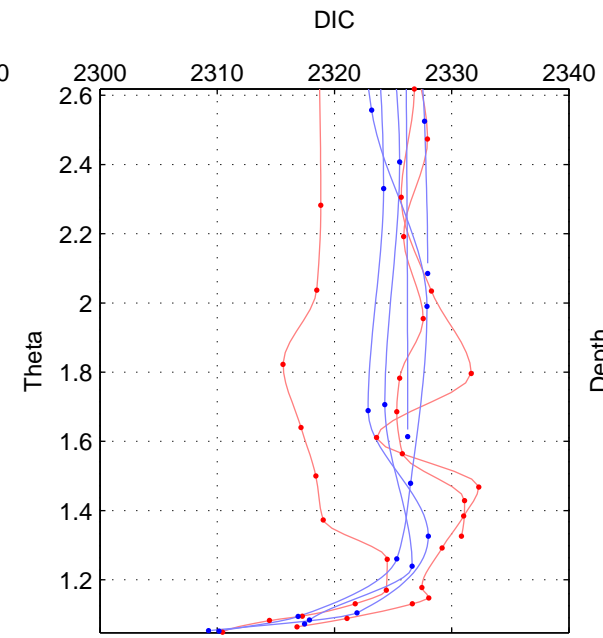

Cruise A (red). Date: Mar 1995 Cruisename: 348-316N19950310  
 Cruise B (blue). Date: Sep 1995 Cruisename: 352-316N19950829

\*\*\* "Favourite" values are those of space 3.

	Offset	O.StDev	Ratio	R.Stdev	Rating
SIGMA:	1.696	2.316	1.001	0.001	3
THETA:	1.892	2.368	1.001	0.001	3
DEPTH:	3.476	2.928	1.001	0.001	5
FAV. :	3.476	2.928	1.001	0.001	5

Profiles of A: 3  
 Profiles of B: 5  
 Diff profs : 9  
 WMoffset (A-B): 1.6962  
 WMoffset stdev: 2.316  
 WMratio (A/B): 1.0007  
 WMratio stdev: 0.00099724

Quality (1-5): 3

Profiles of A: 3  
 Profiles of B: 5  
 Diff profs : 9  
 WMoffset (A-B): 1.8919  
 WMoffset stdev: 2.3678  
 WMratio (A/B): 1.0008  
 WMratio stdev: 0.0010195

Quality (1-5): 3

Profiles of A: 5  
 Profiles of B: 5  
 Diff profs : 16  
 WMoffset (A-B): 3.476  
 WMoffset stdev: 2.928  
 WMratio (A/B): 1.0015  
 WMratio stdev: 0.0012613

Quality (1-5): 5