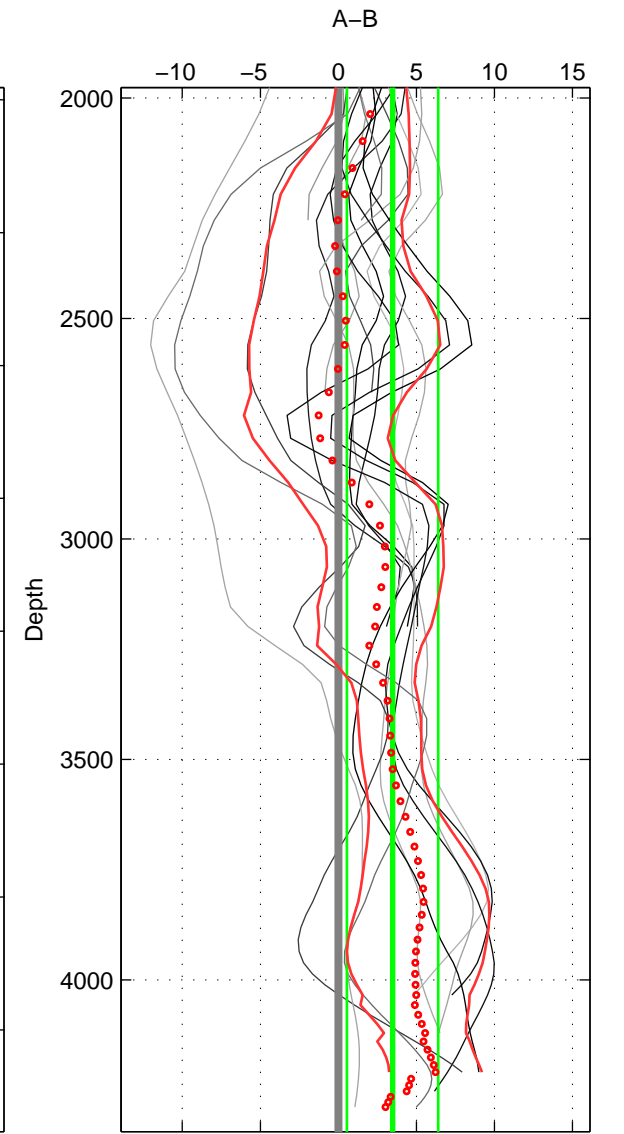

Cruise A (red). Date: Mar 1995 Cruisename: 348-316N19950310  
 Cruise B (blue). Date: Sep 1995 Cruisename: 352-316N19950829

\*\*\* "Favourite" values are those of space 3.

	Offset	O.StDev	Ratio	R.Stdev	Rating
SIGMA:	1.696	2.316	1.001	0.001	3
THETA:	1.892	2.368	1.001	0.001	3
DEPTH:	3.476	2.928	1.001	0.001	5
FAV. :	3.476	2.928	1.001	0.001	5

Profiles of A: 3  
 Profiles of B: 5  
 Diff profs : 9  
 WMoffset (A-B): 1.6962  
 WMoffset stdev: 2.316  
 WMratio (A/B): 1.0007  
 WMratio stdev: 0.00099724

Quality (1-5): 3

Profiles of A: 3  
 Profiles of B: 5  
 Diff profs : 9  
 WMoffset (A-B): 1.8919  
 WMoffset stdev: 2.3678  
 WMratio (A/B): 1.0008  
 WMratio stdev: 0.0010195

Quality (1-5): 3

Profiles of A: 5  
 Profiles of B: 5  
 Diff profs : 16  
 WMoffset (A-B): 3.476  
 WMoffset stdev: 2.928  
 WMratio (A/B): 1.0015  
 WMratio stdev: 0.0012613

Quality (1-5): 5