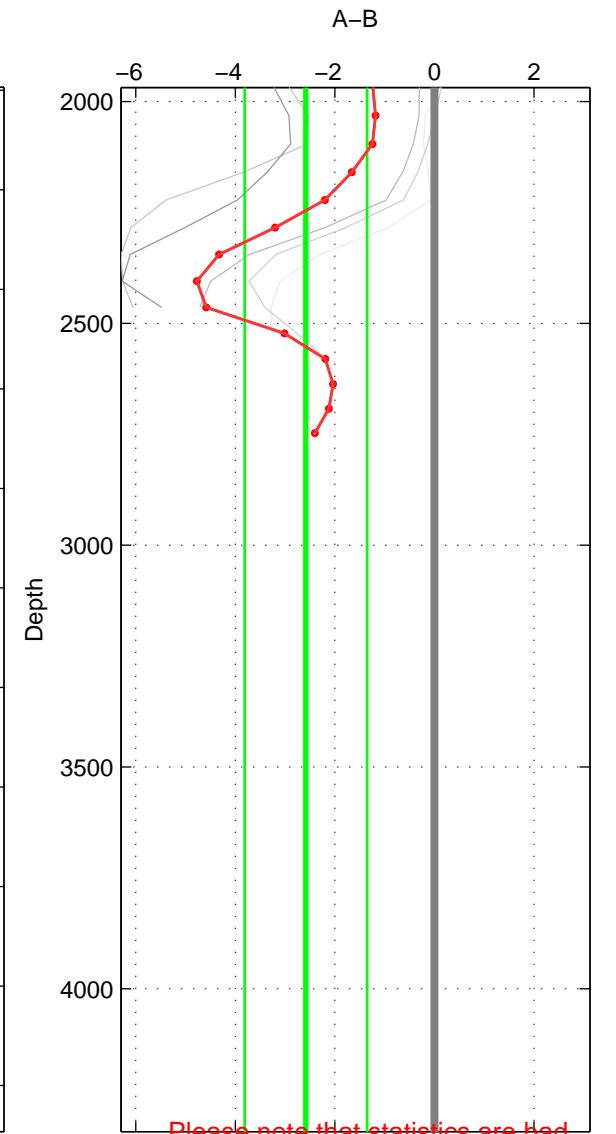

Cruise A (red). Date: Feb 1990 Cruisename: 138-06MT19900123
 Cruise B (blue). Date: Mar 2010 Cruisename: 256-33RO20100308

*** "Favourite" values are means of spaces 1 2.

	Offset	O.StDev	Ratio	R.Stdev	Rating
SIGMA:	-1.601	1.127	0.999	0.000	3
THETA:	-1.747	1.207	0.999	0.001	3
DEPTH:	-2.584	1.230	0.999	0.001	2
FAV.:	-1.674	1.167	0.999	0.001	3

Profiles of A: 2
 Profiles of B: 5
 Diff profs : 5
 WMoffset (A-B): -1.6014
 WMoffset stdev: 1.1272
 WMratio (A/B): 0.99929
 WMratio stdev: 0.00049831

Quality (1-5): 3

Profiles of A: 2
 Profiles of B: 5
 Diff profs : 5
 WMoffset (A-B): -1.7473
 WMoffset stdev: 1.2073
 WMratio (A/B): 0.99923
 WMratio stdev: 0.00053374

Quality (1-5): 3

Profiles of A: 2
 Profiles of B: 5
 Diff profs : 5
 WMoffset (A-B): -2.5836
 WMoffset stdev: 1.2295
 WMratio (A/B): 0.99886
 WMratio stdev: 0.00054367

Quality (1-5): 2

Please note that statistics are bad.