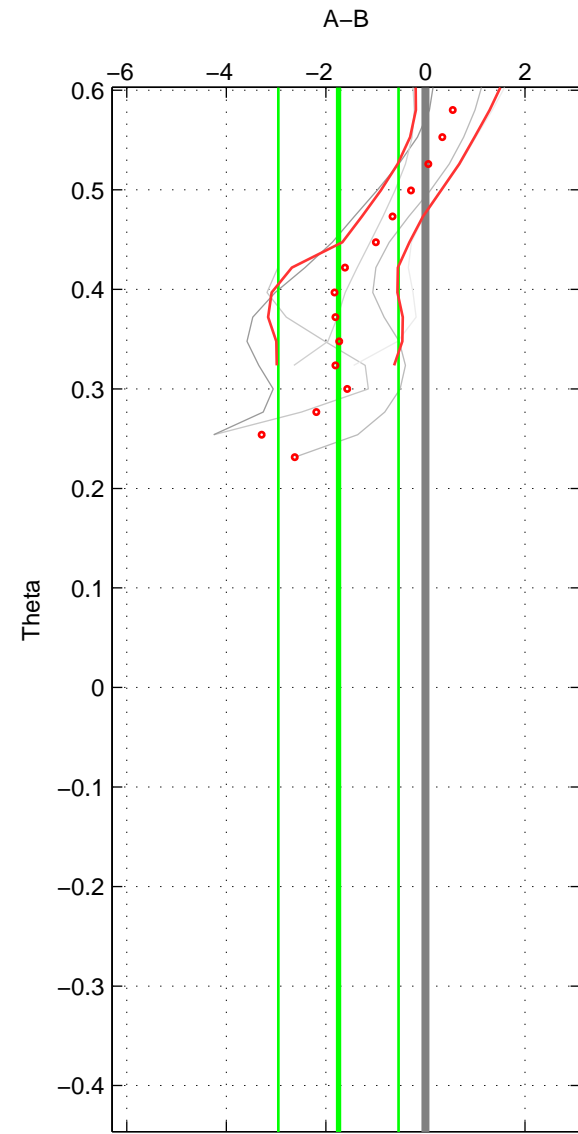

Cruise A (red). Date: Feb 1990 Cruisename: 138-06MT19900123
 Cruise B (blue). Date: Mar 2010 Cruisename: 256-33RO20100308

*** "Favourite" values are means of spaces 1 2.

	Offset	O.StDev	Ratio	R.Stdev	Rating
SIGMA:	-1.601	1.127	0.999	0.000	3
THETA:	-1.747	1.207	0.999	0.001	3
DEPTH:	-2.584	1.230	0.999	0.001	2
FAV.:	-1.674	1.167	0.999	0.001	3

Profiles of A: 2
 Profiles of B: 5
 Diff profs : 5
 WMoffset (A-B): -1.6014
 WMoffset stdev: 1.1272
 WMratio (A/B): 0.99929
 WMratio stdev: 0.00049831

Quality (1-5): 3

Profiles of A: 2
 Profiles of B: 5
 Diff profs : 5
 WMoffset (A-B): -1.7473
 WMoffset stdev: 1.2073
 WMratio (A/B): 0.99923
 WMratio stdev: 0.00053374

Quality (1-5): 3

Profiles of A: 2
 Profiles of B: 5
 Diff profs : 5
 WMoffset (A-B): -2.5836
 WMoffset stdev: 1.2295
 WMratio (A/B): 0.99886
 WMratio stdev: 0.00054367

Quality (1-5): 2

Please note that statistics are bad.