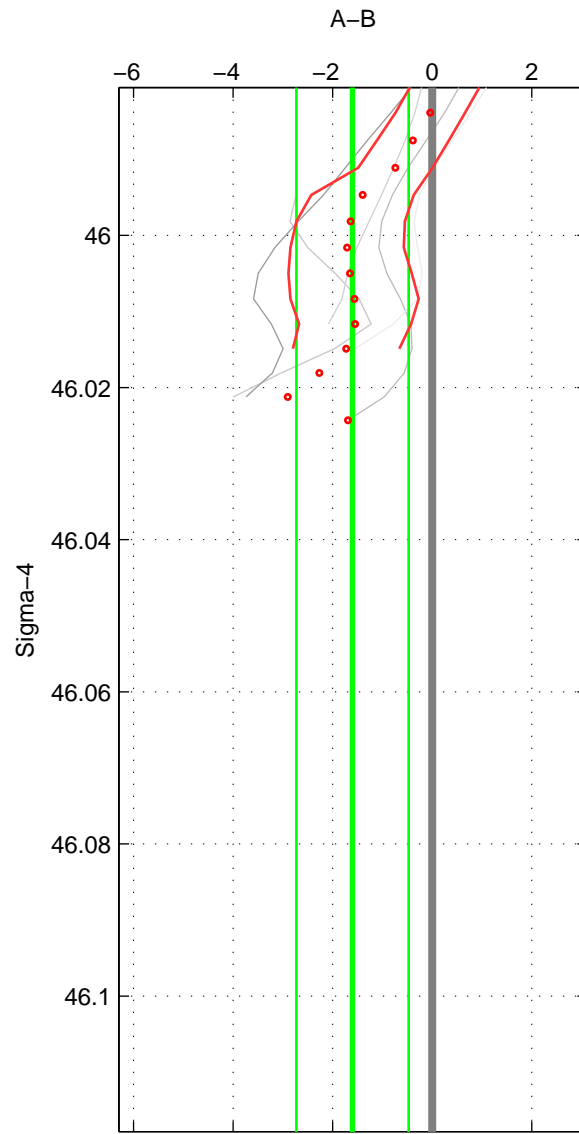

Cruise A (red). Date: Feb 1990 Cruisename: 138-06MT19900123
 Cruise B (blue). Date: Mar 2010 Cruisename: 256-33RO20100308

*** "Favourite" values are means of spaces 1 2.

	Offset	O.StDev	Ratio	R.Stdev	Rating
SIGMA:	-1.601	1.127	0.999	0.000	3
THETA:	-1.747	1.207	0.999	0.001	3
DEPTH:	-2.584	1.230	0.999	0.001	2
FAV.:	-1.674	1.167	0.999	0.001	3

Profiles of A: 2
 Profiles of B: 5
 Diff profs : 5
 WMoffset (A-B): -1.6014
 WMoffset stdev: 1.1272
 WMratio (A/B): 0.99929
 WMratio stdev: 0.00049831

Quality (1-5): 3

Profiles of A: 2
 Profiles of B: 5
 Diff profs : 5
 WMoffset (A-B): -1.7473
 WMoffset stdev: 1.2073
 WMratio (A/B): 0.99923
 WMratio stdev: 0.00053374

Quality (1-5): 3

Profiles of A: 2
 Profiles of B: 5
 Diff profs : 5
 WMoffset (A-B): -2.5836
 WMoffset stdev: 1.2295
 WMratio (A/B): 0.99886
 WMratio stdev: 0.00054367

Quality (1-5): 2

Please note that statistics are bad.