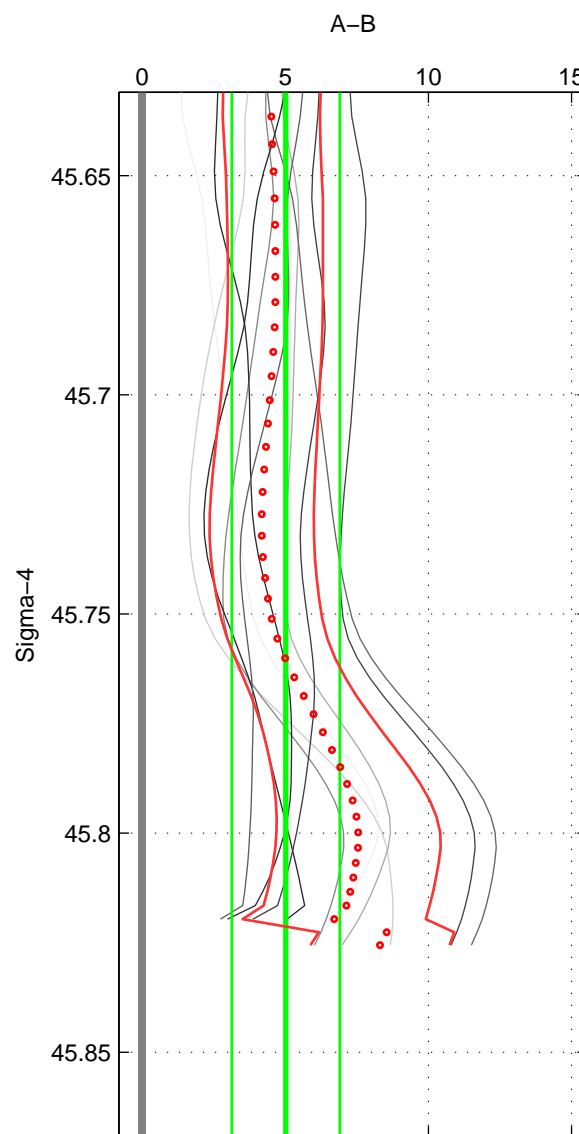

Cruise A (red). Date: May 1997 Cruisename: 152-06MT19970515

Cruise B (blue). Date: Jul 1990 Cruisename: 296-64TR19900714

\*\*\* "Favourite" values are means of spaces 1 2.

	Offset	O.StDev	Ratio	R.Stdev	Rating
SIGMA:	5.020	1.887	1.002	0.001	4
THETA:	4.755	1.866	1.002	0.001	4
DEPTH:	6.437	3.098	1.003	0.001	2
FAV. :	4.888	1.876	1.002	0.001	4

Profiles of A: 3  
 Profiles of B: 6  
 Diff profs : 10  
 WMoffset (A-B): 5.0204  
 WMoffset stdev: 1.8874  
 WMratio (A/B): 1.0023  
 WMratio stdev: 0.00087834

Quality (1-5): 4

Profiles of A: 3  
 Profiles of B: 6  
 Diff profs : 10  
 WMoffset (A-B): 4.7552  
 WMoffset stdev: 1.8656  
 WMratio (A/B): 1.0022  
 WMratio stdev: 0.00086791

Quality (1-5): 4

Profiles of A: 3  
 Profiles of B: 6  
 Diff profs : 10  
 WMoffset (A-B): 6.4367  
 WMoffset stdev: 3.0985  
 WMratio (A/B): 1.003  
 WMratio stdev: 0.0014387

Quality (1-5): 2

Please note that statistics are bad.