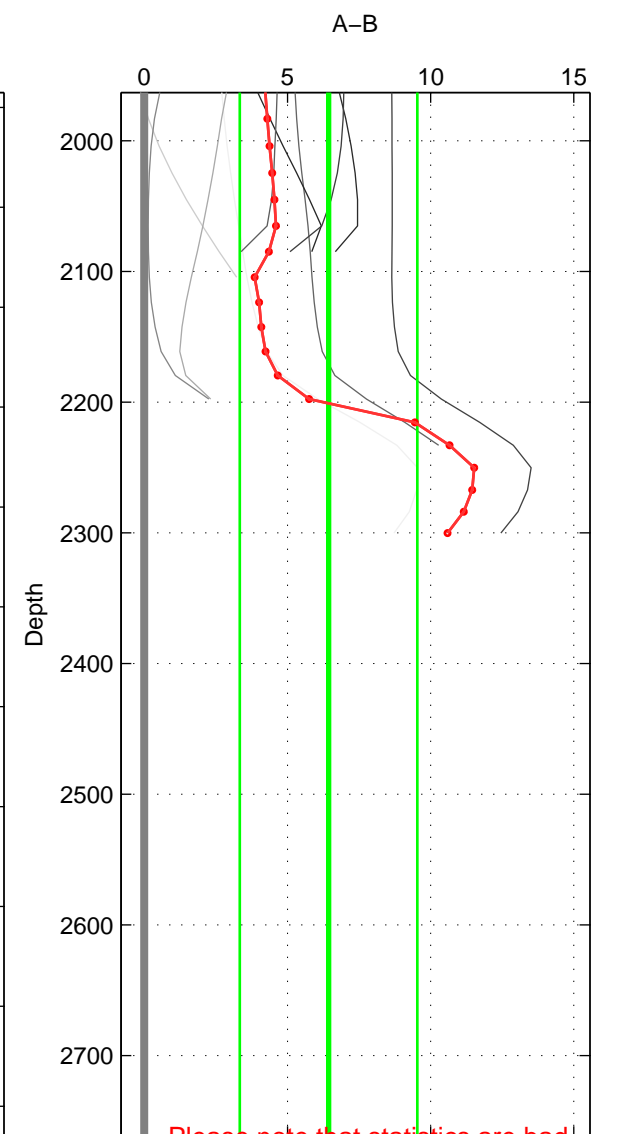

Cruise A (red). Date: May 1997 Cruisename: 152-06MT19970515

Cruise B (blue). Date: Jul 1990 Cruisename: 296-64TR19900714

\*\*\* "Favourite" values are means of spaces 1 2.

	Offset	O.StDev	Ratio	R.Stdev	Rating
SIGMA:	5.020	1.887	1.002	0.001	4
THETA:	4.755	1.866	1.002	0.001	4
DEPTH:	6.437	3.098	1.003	0.001	2
FAV. :	4.888	1.876	1.002	0.001	4

Profiles of A: 3  
 Profiles of B: 6  
 Diff profs : 10  
 WMoffset (A-B): 5.0204  
 WMoffset stdev: 1.8874  
 WMratio (A/B): 1.0023  
 WMratio stdev: 0.00087834

Quality (1-5): 4

Profiles of A: 3  
 Profiles of B: 6  
 Diff profs : 10  
 WMoffset (A-B): 4.7552  
 WMoffset stdev: 1.8656  
 WMratio (A/B): 1.0022  
 WMratio stdev: 0.00086791

Quality (1-5): 4

Profiles of A: 3  
 Profiles of B: 6  
 Diff profs : 10  
 WMoffset (A-B): 6.4367  
 WMoffset stdev: 3.0985  
 WMratio (A/B): 1.003  
 WMratio stdev: 0.0014387

Quality (1-5): 2

Please note that statistics are bad.