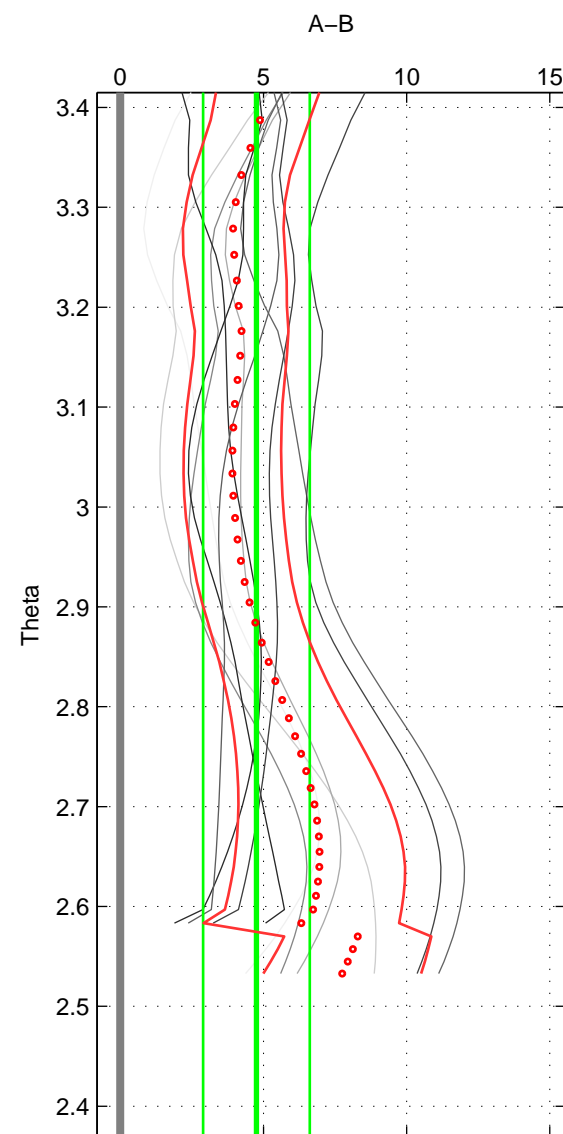

Cruise A (red). Date: May 1997 Cruisename: 152-06MT19970515

Cruise B (blue). Date: Jul 1990 Cruisename: 296-64TR19900714

\*\*\* "Favourite" values are means of spaces 1 2.

	Offset	O.StDev	Ratio	R.Stdev	Rating
SIGMA:	5.020	1.887	1.002	0.001	4
THETA:	4.755	1.866	1.002	0.001	4
DEPTH:	6.437	3.098	1.003	0.001	2
FAV. :	4.888	1.876	1.002	0.001	4

Profiles of A: 3  
 Profiles of B: 6  
 Diff profs : 10  
 WMoffset (A-B): 5.0204  
 WMoffset stdev: 1.8874  
 WMratio (A/B): 1.0023  
 WMratio stdev: 0.00087834

Quality (1-5): 4

Profiles of A: 3  
 Profiles of B: 6  
 Diff profs : 10  
 WMoffset (A-B): 4.7552  
 WMoffset stdev: 1.8656  
 WMratio (A/B): 1.0022  
 WMratio stdev: 0.00086791

Quality (1-5): 4

Profiles of A: 3  
 Profiles of B: 6  
 Diff profs : 10  
 WMoffset (A-B): 6.4367  
 WMoffset stdev: 3.0985  
 WMratio (A/B): 1.003  
 WMratio stdev: 0.0014387

Quality (1-5): 2

Please note that statistics are bad.