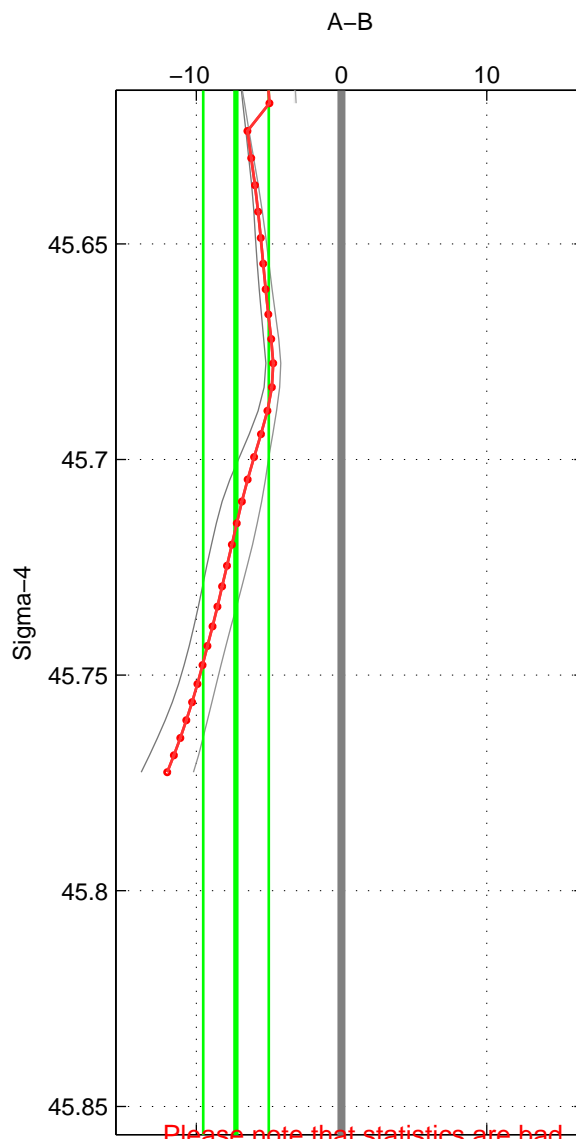

Cruise A (red). Date: Jul 1992 Cruisename: 7-06MT19920701

Cruise B (blue). Date: May 2000 Cruisename: 134-06GA20000506

\*\*\* "Favourite" values are those of space 2.

	Offset	O.StDev	Ratio	R.Stdev	Rating
SIGMA:	-7.269	2.256	0.997	0.001	2
THETA:	1.217	5.212	1.001	0.002	3
DEPTH:	-3.821	1.302	0.998	0.001	2
FAV.:	1.217	5.212	1.001	0.002	3

Please note that statistics are bad.

Profiles of A: 2  
 Profiles of B: 2  
 Diff profs: 4  
 WMoffset (A-B): -7.2691  
 WMoffset stdev: 2.2563  
 WMratio (A/B): 0.99664  
 WMratio stdev: 0.0010354

Quality (1-5): 2

Profiles of A: 5  
 Profiles of B: 2  
 Diff profs: 10  
 WMoffset (A-B): 1.2166  
 WMoffset stdev: 5.2121  
 WMratio (A/B): 1.0006  
 WMratio stdev: 0.0024162

Quality (1-5): 3

Please note that statistics are bad.

Profiles of A: 2  
 Profiles of B: 2  
 Diff profs: 4  
 WMoffset (A-B): -3.8208  
 WMoffset stdev: 1.3024  
 WMratio (A/B): 0.99823  
 WMratio stdev: 0.00060499

Quality (1-5): 2