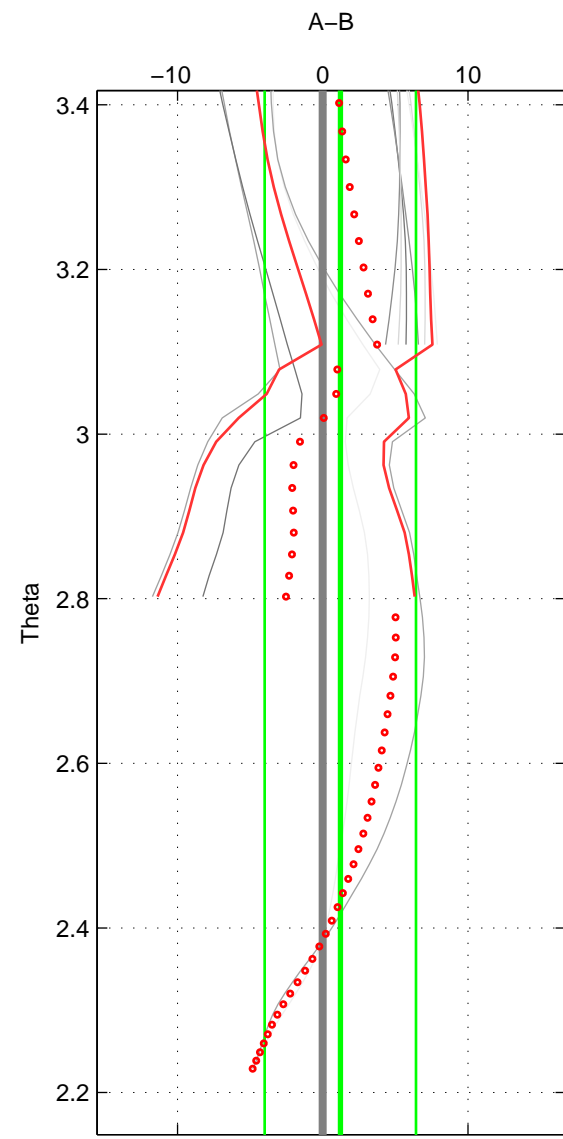

Cruise A (red). Date: Jul 1992 Cruisename: 7-06MT19920701

Cruise B (blue). Date: May 2000 Cruisename: 134-06GA20000506

\*\*\* "Favourite" values are those of space 2.

	Offset	O.StDev	Ratio	R.Stdev	Rating
SIGMA:	-7.269	2.256	0.997	0.001	2
THETA:	1.217	5.212	1.001	0.002	3
DEPTH:	-3.821	1.302	0.998	0.001	2
FAV.:	1.217	5.212	1.001	0.002	3

Please note that statistics are bad.

Profiles of A: 2  
 Profiles of B: 2  
 Diff profs: 4  
 WMoffset (A-B): -7.2691  
 WMoffset stdev: 2.2563  
 WMratio (A/B): 0.99664  
 WMratio stdev: 0.0010354

Quality (1-5): 2

Profiles of A: 5  
 Profiles of B: 2  
 Diff profs: 10  
 WMoffset (A-B): 1.2166  
 WMoffset stdev: 5.2121  
 WMratio (A/B): 1.0006  
 WMratio stdev: 0.0024162

Quality (1-5): 3

Please note that statistics are bad.

Profiles of A: 2  
 Profiles of B: 2  
 Diff profs: 4  
 WMoffset (A-B): -3.8208  
 WMoffset stdev: 1.3024  
 WMratio (A/B): 0.99823  
 WMratio stdev: 0.00060499

Quality (1-5): 2