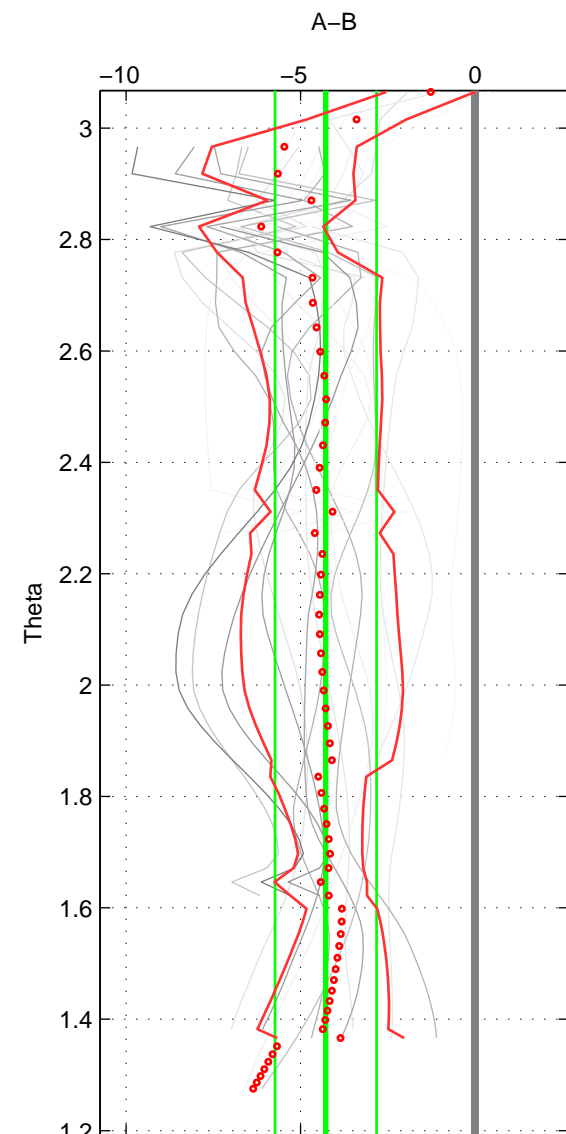

Cruise A (red). Date: Jul 1997 Cruisename: 154-06MT19970707
 Cruise B (blue). Date: Sep 2007 Cruisename: 292-64PE20070830

*** "Favourite" values are means of spaces 1 2 3.

	Offset	O.StDev	Ratio	R.Stdev	Rating
SIGMA:	-4.195	1.367	0.998	0.001	4
THETA:	-4.279	1.455	0.998	0.001	4
DEPTH:	-4.308	1.463	0.998	0.001	4
FAV. :	-4.261	1.428	0.998	0.001	4

Profiles of A: 5
 Profiles of B: 6
 Diff profs : 20
 WMoffset (A-B): -4.195
 WMoffset stdev: 1.3666
 WMratio (A/B): 0.99806
 WMratio stdev: 0.0006327

Quality (1-5): 4

Profiles of A: 5
 Profiles of B: 6
 Diff profs : 20
 WMoffset (A-B): -4.2794
 WMoffset stdev: 1.4548
 WMratio (A/B): 0.99802
 WMratio stdev: 0.00067356

Quality (1-5): 4

Profiles of A: 5
 Profiles of B: 6
 Diff profs : 20
 WMoffset (A-B): -4.308
 WMoffset stdev: 1.4625
 WMratio (A/B): 0.998
 WMratio stdev: 0.00067667

Quality (1-5): 4