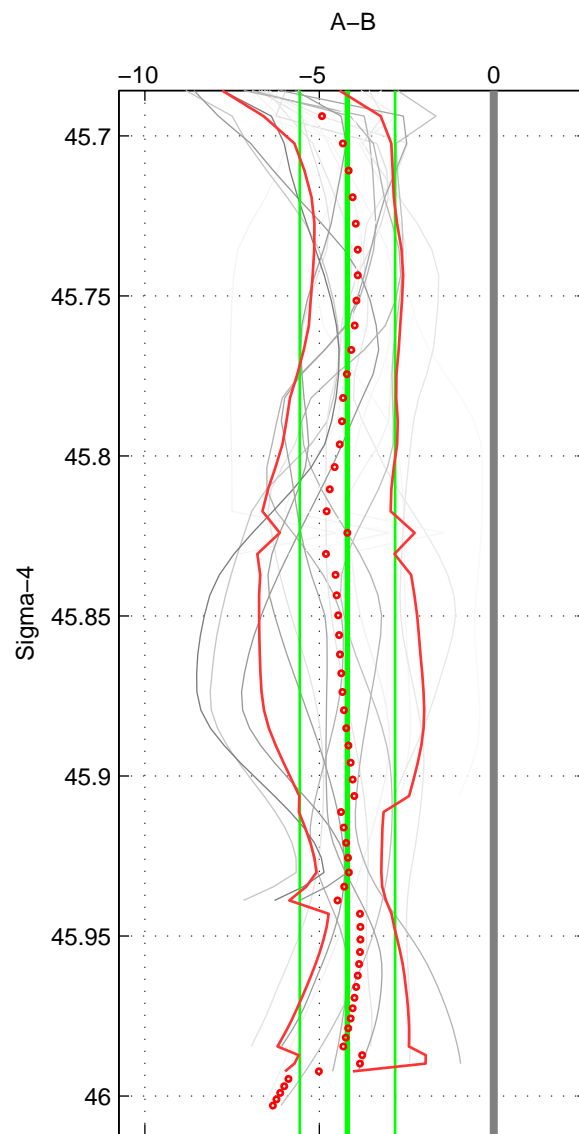

Cruise A (red). Date: Jul 1997 Cruisename: 154-06MT19970707
 Cruise B (blue). Date: Sep 2007 Cruisename: 292-64PE20070830

*** "Favourite" values are means of spaces 1 2 3.

	Offset	O.StDev	Ratio	R.Stdev	Rating
SIGMA:	-4.195	1.367	0.998	0.001	4
THETA:	-4.279	1.455	0.998	0.001	4
DEPTH:	-4.308	1.463	0.998	0.001	4
FAV. :	-4.261	1.428	0.998	0.001	4

Profiles of A: 5
 Profiles of B: 6
 Diff profs : 20
 WMoffset (A-B): -4.195
 WMoffset stdev: 1.3666
 WMratio (A/B): 0.99806
 WMratio stdev: 0.0006327

Quality (1-5): 4

Profiles of A: 5
 Profiles of B: 6
 Diff profs : 20
 WMoffset (A-B): -4.2794
 WMoffset stdev: 1.4548
 WMratio (A/B): 0.99802
 WMratio stdev: 0.00067356

Quality (1-5): 4

Profiles of A: 5
 Profiles of B: 6
 Diff profs : 20
 WMoffset (A-B): -4.308
 WMoffset stdev: 1.4625
 WMratio (A/B): 0.998
 WMratio stdev: 0.00067667

Quality (1-5): 4