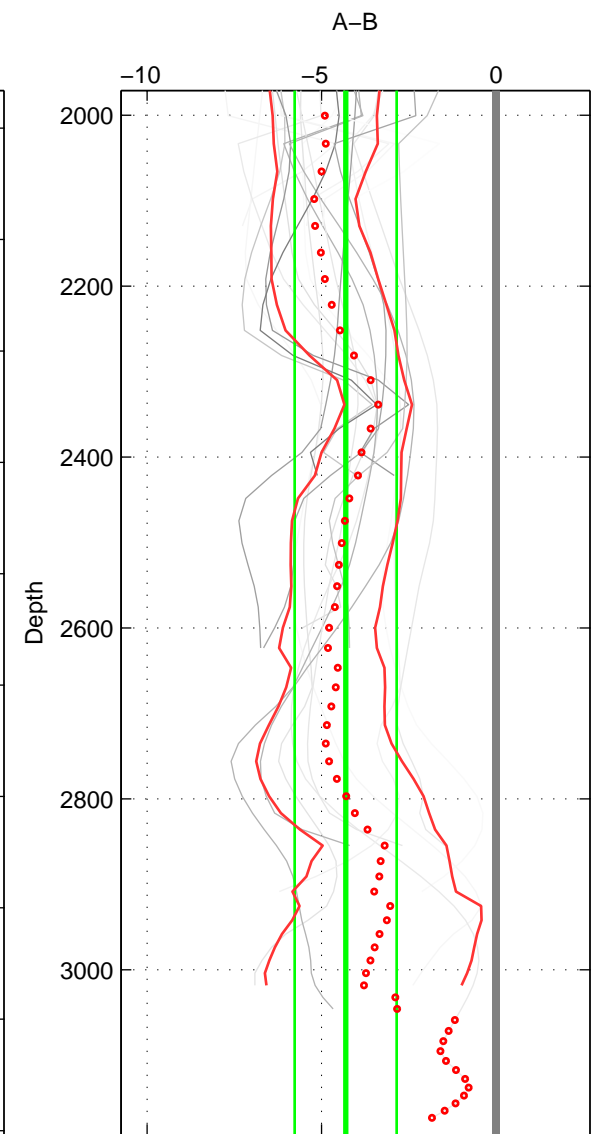

Cruise A (red). Date: Jul 1997 Cruisename: 154-06MT19970707
 Cruise B (blue). Date: Sep 2007 Cruisename: 292-64PE20070830

*** "Favourite" values are means of spaces 1 2 3.

	Offset	O.StDev	Ratio	R.Stdev	Rating
SIGMA:	-4.195	1.367	0.998	0.001	4
THETA:	-4.279	1.455	0.998	0.001	4
DEPTH:	-4.308	1.463	0.998	0.001	4
FAV. :	-4.261	1.428	0.998	0.001	4

Profiles of A: 5
 Profiles of B: 6
 Diff profs : 20
 WMoffset (A-B): -4.195
 WMoffset stdev: 1.3666
 WMratio (A/B): 0.99806
 WMratio stdev: 0.0006327

Quality (1-5): 4

Profiles of A: 5
 Profiles of B: 6
 Diff profs : 20
 WMoffset (A-B): -4.2794
 WMoffset stdev: 1.4548
 WMratio (A/B): 0.99802
 WMratio stdev: 0.00067356

Quality (1-5): 4

Profiles of A: 5
 Profiles of B: 6
 Diff profs : 20
 WMoffset (A-B): -4.308
 WMoffset stdev: 1.4625
 WMratio (A/B): 0.998
 WMratio stdev: 0.00067667

Quality (1-5): 4