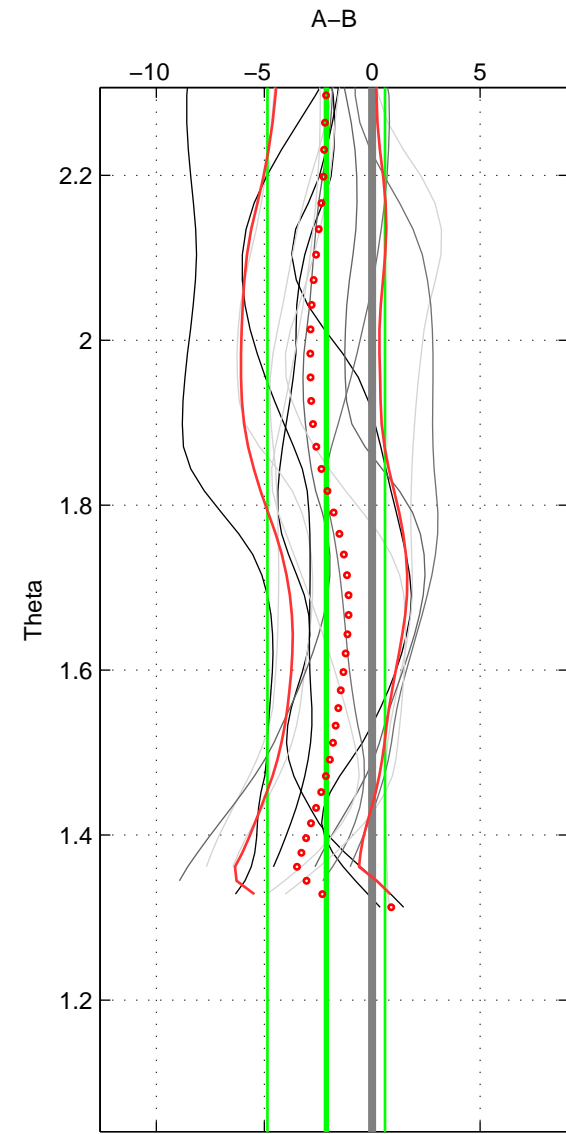

Cruise A (red). Date: Jun 2000 Cruisename: 572-49HO20000621
 Cruise B (blue). Date: Jun 2001 Cruisename: 591-49NZ20010604

*** "Favourite" values are means of spaces 1 2.

	Offset	O.StDev	Ratio	R.Stdev	Rating
SIGMA:	-2.283	2.579	0.999	0.001	4
THETA:	-2.129	2.719	0.999	0.001	4
DEPTH:	-2.056	2.909	0.999	0.001	3
FAV. :	-2.206	2.649	0.999	0.001	4

Profiles of A: 5
 Profiles of B: 9
 Diff profs : 13
 WMoffset (A-B): -2.283
 WMoffset stdev: 2.5788
 WMratio (A/B): 0.99904
 WMratio stdev: 0.0010892

Quality (1-5): 4

Profiles of A: 5
 Profiles of B: 9
 Diff profs : 13
 WMoffset (A-B): -2.1286
 WMoffset stdev: 2.7185
 WMratio (A/B): 0.9991
 WMratio stdev: 0.0011477

Quality (1-5): 4

Profiles of A: 5
 Profiles of B: 9
 Diff profs : 13
 WMoffset (A-B): -2.0561
 WMoffset stdev: 2.9089
 WMratio (A/B): 0.99913
 WMratio stdev: 0.0012272

Quality (1-5): 3