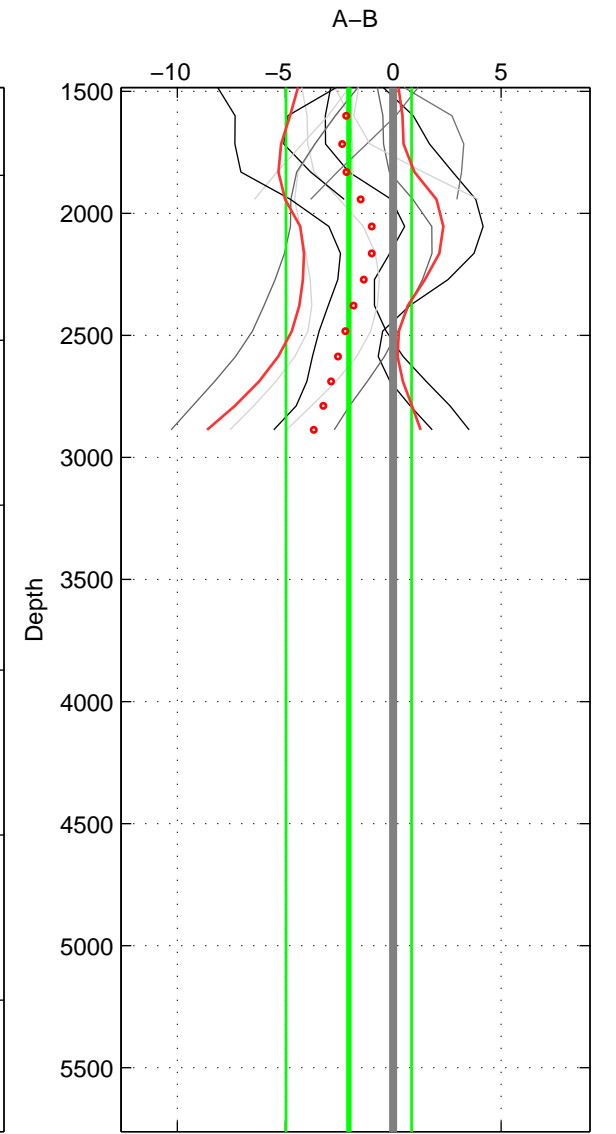

Cruise A (red). Date: Jun 2000 Cruisename: 572-49HO20000621
 Cruise B (blue). Date: Jun 2001 Cruisename: 591-49NZ20010604

*** "Favourite" values are means of spaces 1 2.

	Offset	O.StDev	Ratio	R.Stdev	Rating
SIGMA:	-2.283	2.579	0.999	0.001	4
THETA:	-2.129	2.719	0.999	0.001	4
DEPTH:	-2.056	2.909	0.999	0.001	3
FAV. :	-2.206	2.649	0.999	0.001	4

Profiles of A: 5
 Profiles of B: 9
 Diff profs : 13
 WMoffset (A-B): -2.283
 WMoffset stdev: 2.5788
 WMratio (A/B): 0.99904
 WMratio stdev: 0.0010892

Quality (1-5): 4

Profiles of A: 5
 Profiles of B: 9
 Diff profs : 13
 WMoffset (A-B): -2.1286
 WMoffset stdev: 2.7185
 WMratio (A/B): 0.9991
 WMratio stdev: 0.0011477

Quality (1-5): 4

Profiles of A: 5
 Profiles of B: 9
 Diff profs : 13
 WMoffset (A-B): -2.0561
 WMoffset stdev: 2.9089
 WMratio (A/B): 0.99913
 WMratio stdev: 0.0012272

Quality (1-5): 3