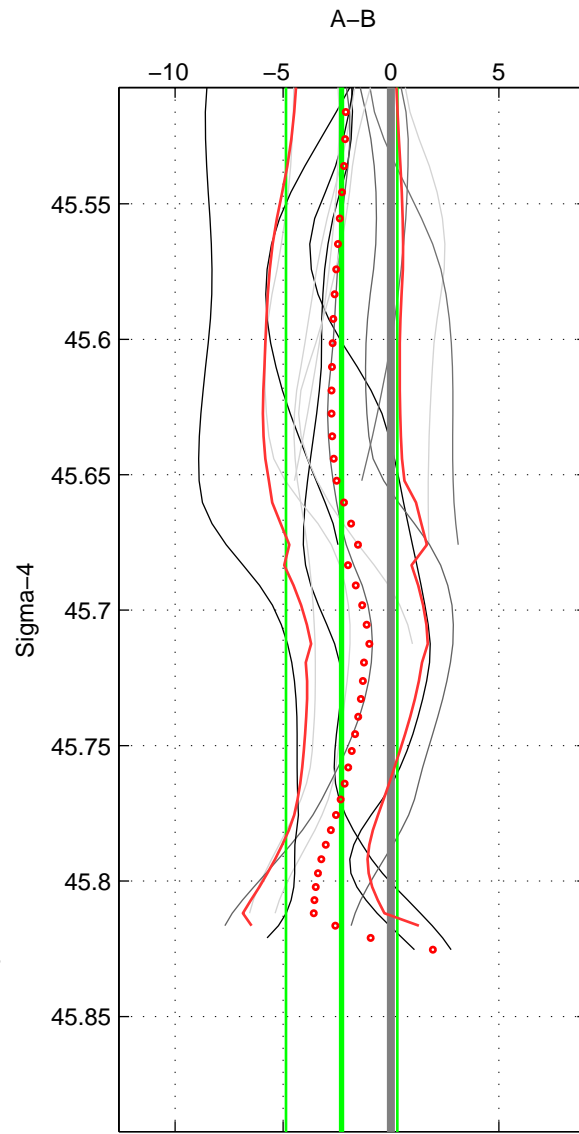

Cruise A (red). Date: Jun 2000 Cruisename: 572-49HO20000621
 Cruise B (blue). Date: Jun 2001 Cruisename: 591-49NZ20010604

*** "Favourite" values are means of spaces 1 2.

	Offset	O.StDev	Ratio	R.Stdev	Rating
SIGMA:	-2.283	2.579	0.999	0.001	4
THETA:	-2.129	2.719	0.999	0.001	4
DEPTH:	-2.056	2.909	0.999	0.001	3
FAV. :	-2.206	2.649	0.999	0.001	4

Profiles of A: 5
 Profiles of B: 9
 Diff profs : 13
 WMoffset (A-B): -2.283
 WMoffset stdev: 2.5788
 WMratio (A/B): 0.99904
 WMratio stdev: 0.0010892

Quality (1-5): 4

Profiles of A: 5
 Profiles of B: 9
 Diff profs : 13
 WMoffset (A-B): -2.1286
 WMoffset stdev: 2.7185
 WMratio (A/B): 0.9991
 WMratio stdev: 0.0011477

Quality (1-5): 4

Profiles of A: 5
 Profiles of B: 9
 Diff profs : 13
 WMoffset (A-B): -2.0561
 WMoffset stdev: 2.9089
 WMratio (A/B): 0.99913
 WMratio stdev: 0.0012272

Quality (1-5): 3