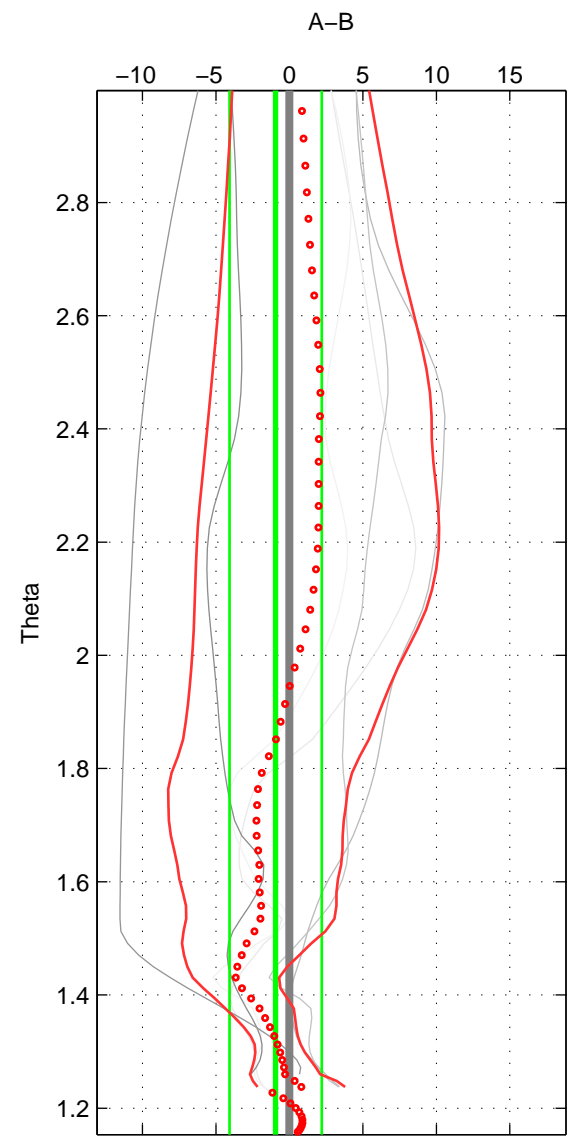

Cruise A (red). Date: Mar 1994 Cruisename: 481-31DS19940126
 Cruise B (blue). Date: Apr 1992 Cruisename: 512-33MW19920227

*** "Favourite" values are those of space 2.

	Offset	O.StDev	Ratio	R.Stdev	Rating
SIGMA:	1.499	2.461	1.001	0.001	2
THETA:	-0.937	3.141	1.000	0.001	3
DEPTH:	0.558	2.054	1.000	0.001	2
FAV. :	-0.937	3.141	1.000	0.001	3

Profiles of A: 4
 Profiles of B: 3
 Diff profs : 6
 WMoffset (A-B): 1.4988
 WMoffset stdev: 2.4606
 WMratio (A/B): 1.0006
 WMratio stdev: 0.0010499

Quality (1-5): 2

Profiles of A: 4
 Profiles of B: 3
 Diff profs : 6
 WMoffset (A-B): -0.93738
 WMoffset stdev: 3.1407
 WMratio (A/B): 0.9996
 WMratio stdev: 0.0013413

Quality (1-5): 3

Profiles of A: 4
 Profiles of B: 3
 Diff profs : 5
 WMoffset (A-B): 0.55837
 WMoffset stdev: 2.0536
 WMratio (A/B): 1.0002
 WMratio stdev: 0.00087535

Quality (1-5): 2