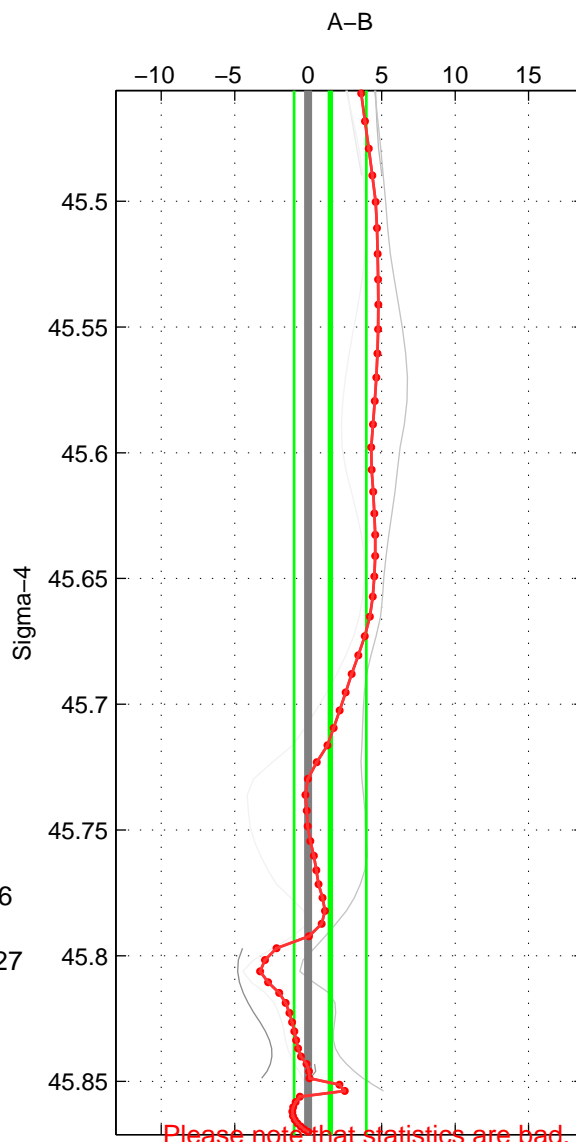

Cruise A (red). Date: Mar 1994 Cruisename: 481-31DS19940126
 Cruise B (blue). Date: Apr 1992 Cruisename: 512-33MW19920227

*** "Favourite" values are those of space 2.

	Offset	O.StDev	Ratio	R.Stdev	Rating
SIGMA:	1.499	2.461	1.001	0.001	2
THETA:	-0.937	3.141	1.000	0.001	3
DEPTH:	0.558	2.054	1.000	0.001	2
FAV. :	-0.937	3.141	1.000	0.001	3

Profiles of A: 4
 Profiles of B: 3
 Diff profs : 6
 WMoffset (A-B): 1.4988
 WMoffset stdev: 2.4606
 WMratio (A/B): 1.0006
 WMratio stdev: 0.0010499

Quality (1-5): 2

Profiles of A: 4
 Profiles of B: 3
 Diff profs : 6
 WMoffset (A-B): -0.93738
 WMoffset stdev: 3.1407
 WMratio (A/B): 0.9996
 WMratio stdev: 0.0013413

Quality (1-5): 3

Profiles of A: 4
 Profiles of B: 3
 Diff profs : 5
 WMoffset (A-B): 0.55837
 WMoffset stdev: 2.0536
 WMratio (A/B): 1.0002
 WMratio stdev: 0.00087535

Quality (1-5): 2