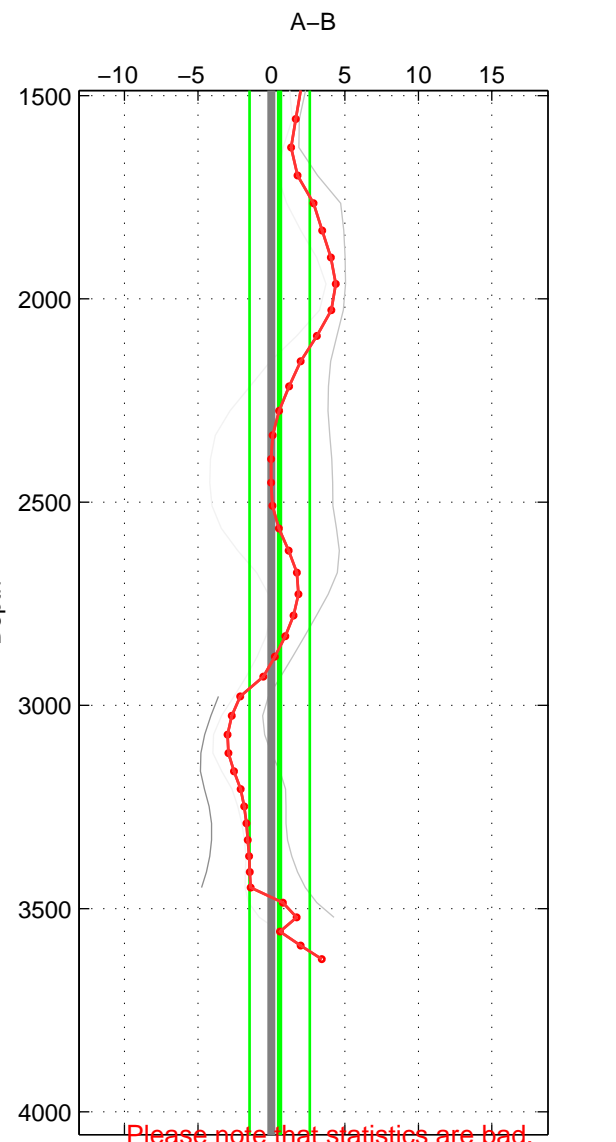

Cruise A (red). Date: Mar 1994 Cruisename: 481-31DS19940126
 Cruise B (blue). Date: Apr 1992 Cruisename: 512-33MW19920227

*** "Favourite" values are those of space 2.

	Offset	O.StDev	Ratio	R.Stdev	Rating
SIGMA:	1.499	2.461	1.001	0.001	2
THETA:	-0.937	3.141	1.000	0.001	3
DEPTH:	0.558	2.054	1.000	0.001	2
FAV. :	-0.937	3.141	1.000	0.001	3

Profiles of A: 4
 Profiles of B: 3
 Diff profs : 6
 WMoffset (A-B): 1.4988
 WMoffset stdev: 2.4606
 WMratio (A/B): 1.0006
 WMratio stdev: 0.0010499

Quality (1-5): 2

Profiles of A: 4
 Profiles of B: 3
 Diff profs : 6
 WMoffset (A-B): -0.93738
 WMoffset stdev: 3.1407
 WMratio (A/B): 0.9996
 WMratio stdev: 0.0013413

Quality (1-5): 3

Profiles of A: 4
 Profiles of B: 3
 Diff profs : 5
 WMoffset (A-B): 0.55837
 WMoffset stdev: 2.0536
 WMratio (A/B): 1.0002
 WMratio stdev: 0.00087535

Quality (1-5): 2