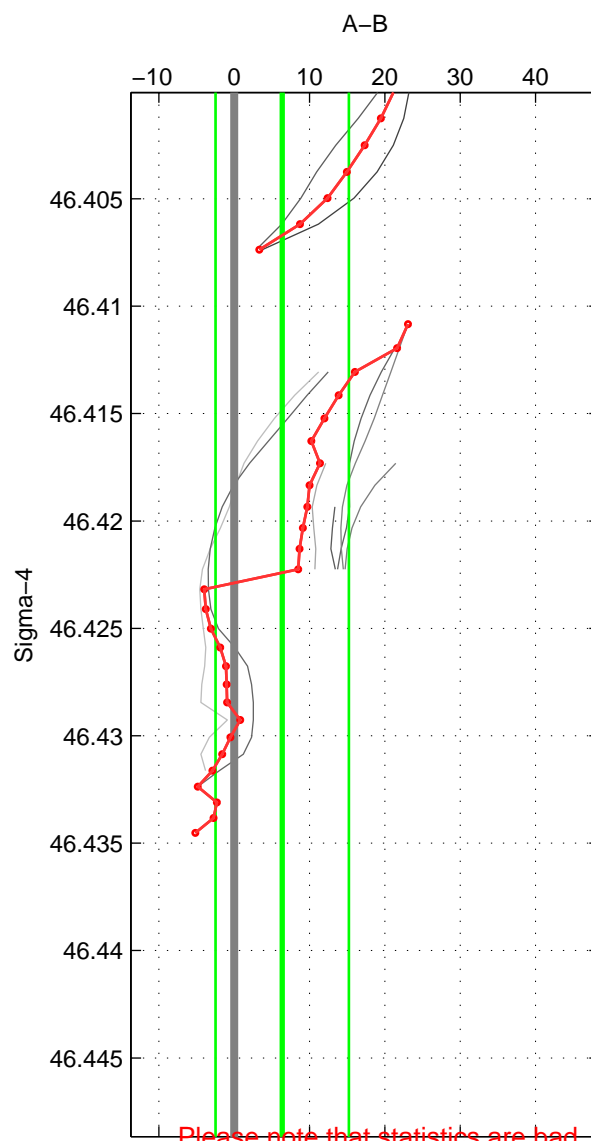

Cruise A (red). Date: Mar 1982 Cruisename: 23-18HU19820228

Cruise B (blue). Date: Aug 1993 Cruisename: 87-58JH19930730

\*\*\* "Favourite" values are means of spaces 2 3.

	Offset	O.StDev	Ratio	R.Stdev	Rating
SIGMA:	6.371	8.854	1.003	0.004	2
THETA:	21.587	6.260	1.010	0.003	3
DEPTH:	13.668	6.416	1.006	0.003	3
FAV.:	17.627	6.338	1.008	0.003	3

Please note that statistics are bad.

Profiles of A: 16  
 Profiles of B: 3  
 Diff profs : 9  
 WMoffset (A-B): 6.3713  
 WMoffset stdev: 8.8543  
 WMratio (A/B): 1.0029  
 WMratio stdev: 0.0040839

Quality (1-5): 2

Profiles of A: 16  
 Profiles of B: 3  
 Diff profs : 9  
 WMoffset (A-B): 21.5867  
 WMoffset stdev: 6.2599  
 WMratio (A/B): 1.01  
 WMratio stdev: 0.002907

Quality (1-5): 3

Profiles of A: 16  
 Profiles of B: 3  
 Diff profs : 9  
 WMoffset (A-B): 13.668  
 WMoffset stdev: 6.416  
 WMratio (A/B): 1.0063  
 WMratio stdev: 0.0029768