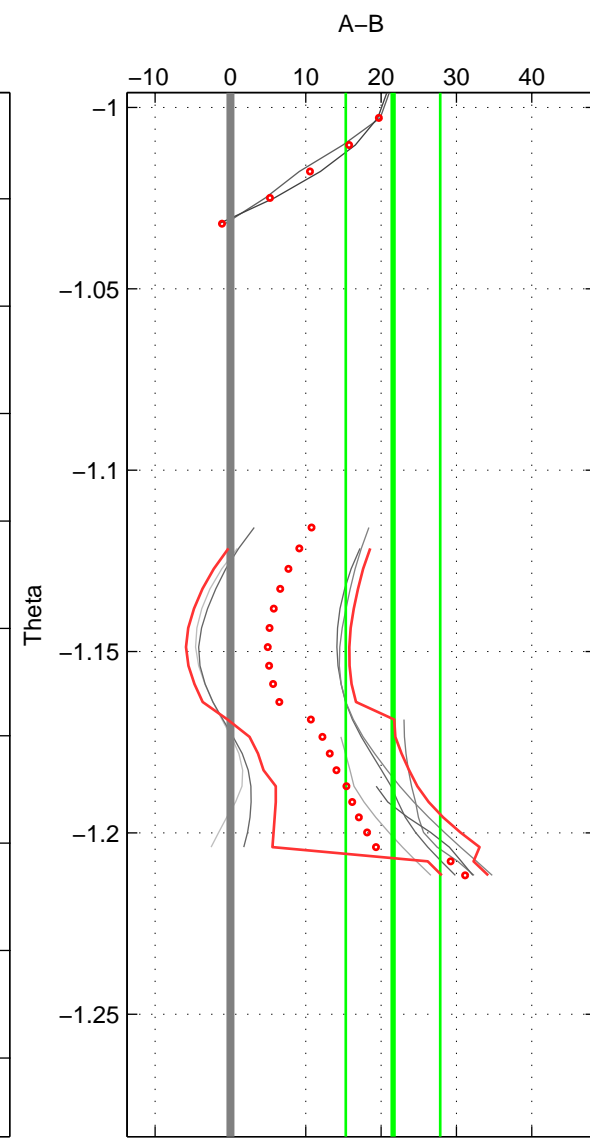

Cruise A (red). Date: Mar 1982 Cruisename: 23-18HU19820228

Cruise B (blue). Date: Aug 1993 Cruisename: 87-58JH19930730

\*\*\* "Favourite" values are means of spaces 2 3.

	Offset	O.StDev	Ratio	R.Stdev	Rating
SIGMA:	6.371	8.854	1.003	0.004	2
THETA:	21.587	6.260	1.010	0.003	3
DEPTH:	13.668	6.416	1.006	0.003	3
FAV.:	17.627	6.338	1.008	0.003	3

Please note that statistics are bad.

Profiles of A: 16  
 Profiles of B: 3  
 Diff profs : 9  
 WMoffset (A-B): 6.3713  
 WMoffset stdev: 8.8543  
 WMratio (A/B): 1.0029  
 WMratio stdev: 0.0040839

Quality (1-5): 2

Profiles of A: 16  
 Profiles of B: 3  
 Diff profs : 9  
 WMoffset (A-B): 21.5867  
 WMoffset stdev: 6.2599  
 WMratio (A/B): 1.01  
 WMratio stdev: 0.002907

Quality (1-5): 3

Profiles of A: 16  
 Profiles of B: 3  
 Diff profs : 9  
 WMoffset (A-B): 13.668  
 WMoffset stdev: 6.416  
 WMratio (A/B): 1.0063  
 WMratio stdev: 0.0029768