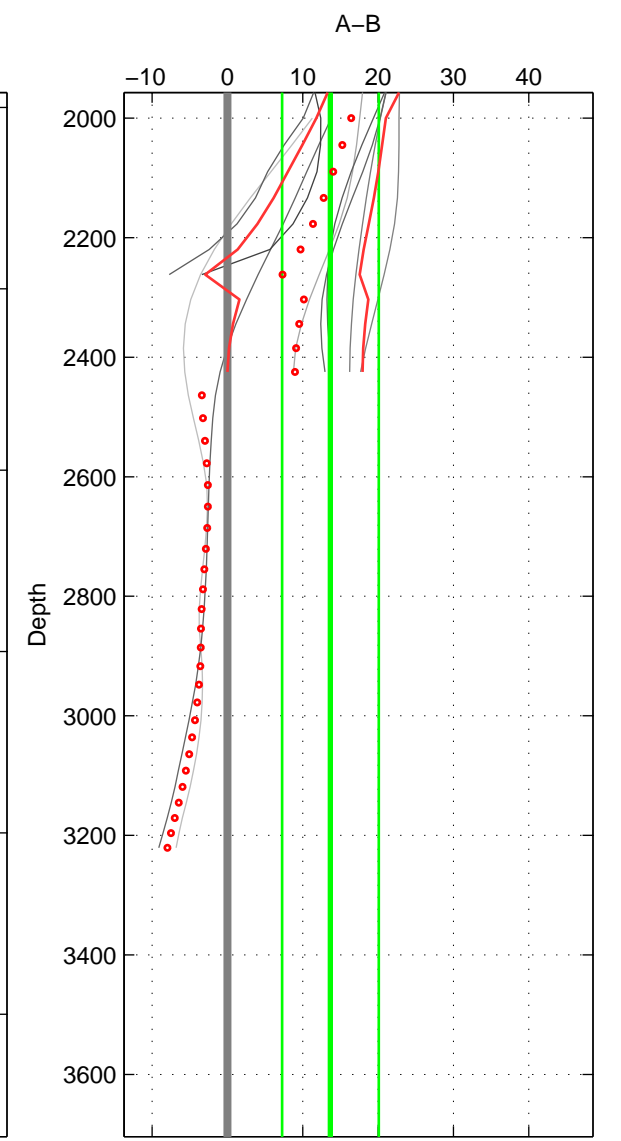

Cruise A (red). Date: Mar 1982 Cruisename: 23-18HU19820228

Cruise B (blue). Date: Aug 1993 Cruisename: 87-58JH19930730

\*\*\* "Favourite" values are means of spaces 2 3.

	Offset	O.StDev	Ratio	R.Stdev	Rating
SIGMA:	6.371	8.854	1.003	0.004	2
THETA:	21.587	6.260	1.010	0.003	3
DEPTH:	13.668	6.416	1.006	0.003	3
FAV.:	17.627	6.338	1.008	0.003	3

Please note that statistics are bad.

Profiles of A: 16  
 Profiles of B: 3  
 Diff profs : 9  
 WMoffset (A-B): 6.3713  
 WMoffset stdev: 8.8543  
 WMratio (A/B): 1.0029  
 WMratio stdev: 0.0040839

Quality (1-5): 2

Profiles of A: 16  
 Profiles of B: 3  
 Diff profs : 9  
 WMoffset (A-B): 21.5867  
 WMoffset stdev: 6.2599  
 WMratio (A/B): 1.01  
 WMratio stdev: 0.002907

Quality (1-5): 3

Profiles of A: 16  
 Profiles of B: 3  
 Diff profs : 9  
 WMoffset (A-B): 13.668  
 WMoffset stdev: 6.416  
 WMratio (A/B): 1.0063  
 WMratio stdev: 0.0029768