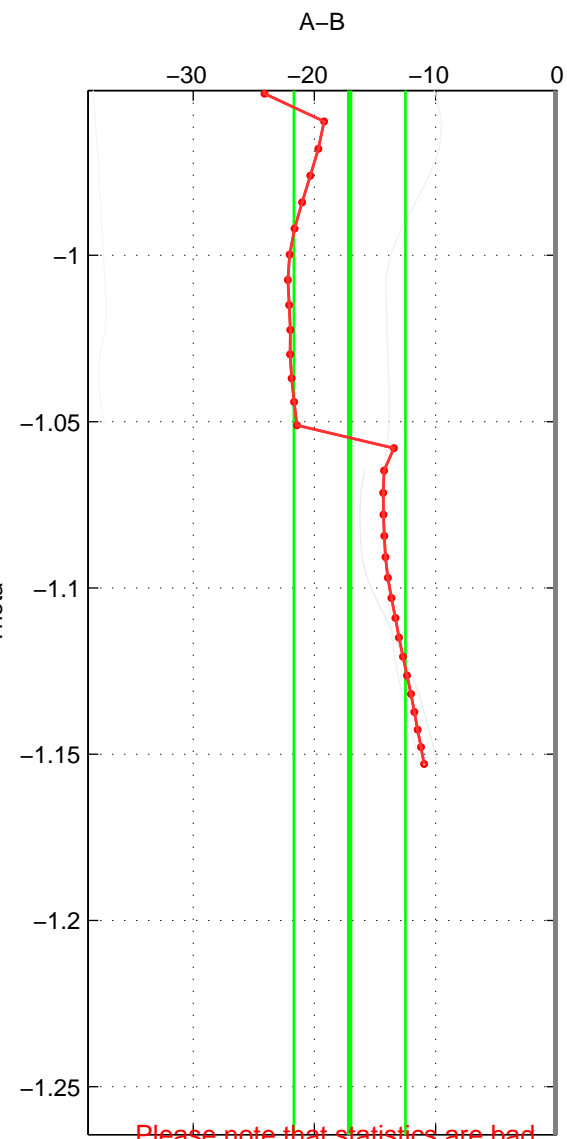

Cruise A (red). Date: Jul 1992 Cruisename: 7-06MT19920701

Cruise B (blue). Date: Mar 1982 Cruisename: 23-18HU19820228

*** "Favourite" values are means of spaces 1 2 3.

	Offset	O.StDev	Ratio	R.Stdev	Rating
SIGMA:	-13.784	1.561	0.994	0.001	2
THETA:	-17.096	4.604	0.992	0.002	2
DEPTH:	-11.647	1.666	0.995	0.001	2
FAV. :	-14.176	2.610	0.993	0.001	2

Please note that statistics are bad.

Profiles of A: 3
 Profiles of B: 4
 Diff profs : 4
 WMoffset (A-B): -13.7845
 WMoffset stdev: 1.5607
 WMratio (A/B): 0.99363
 WMratio stdev: 0.00071406

Quality (1-5): 2

Please note that statistics are bad.

Profiles of A: 3
 Profiles of B: 4
 Diff profs : 4
 WMoffset (A-B): -17.0962
 WMoffset stdev: 4.6043
 WMratio (A/B): 0.99213
 WMratio stdev: 0.0021011

Quality (1-5): 2

Please note that statistics are bad.

Profiles of A: 2
 Profiles of B: 4
 Diff profs : 3
 WMoffset (A-B): -11.6465
 WMoffset stdev: 1.6658
 WMratio (A/B): 0.99461
 WMratio stdev: 0.00076803

Quality (1-5): 2