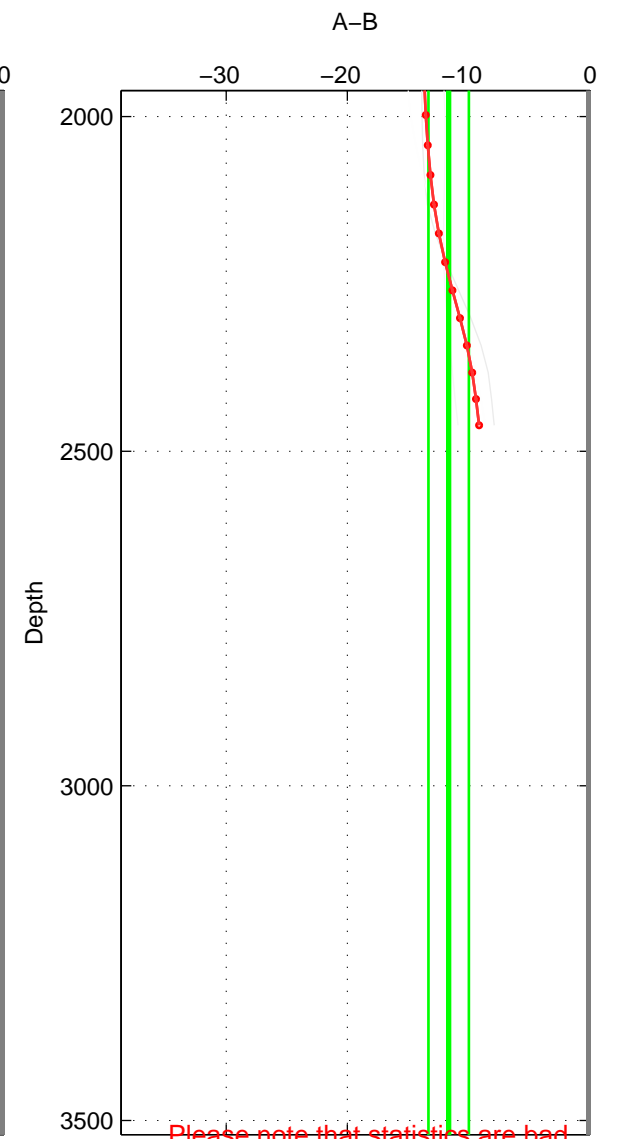

Cruise A (red). Date: Jul 1992 Cruisename: 7-06MT19920701

Cruise B (blue). Date: Mar 1982 Cruisename: 23-18HU19820228

*** "Favourite" values are means of spaces 1 2 3.

	Offset	O.StDev	Ratio	R.Stdev	Rating
SIGMA:	-13.784	1.561	0.994	0.001	2
THETA:	-17.096	4.604	0.992	0.002	2
DEPTH:	-11.647	1.666	0.995	0.001	2
FAV. :	-14.176	2.610	0.993	0.001	2

Please note that statistics are bad.

Profiles of A: 3
 Profiles of B: 4
 Diff profs : 4
 WMoffset (A-B): -13.7845
 WMoffset stdev: 1.5607
 WMratio (A/B): 0.99363
 WMratio stdev: 0.00071406

Quality (1-5): 2

Please note that statistics are bad.

Profiles of A: 3
 Profiles of B: 4
 Diff profs : 4
 WMoffset (A-B): -17.0962
 WMoffset stdev: 4.6043
 WMratio (A/B): 0.99213
 WMratio stdev: 0.0021011

Quality (1-5): 2

Please note that statistics are bad.

Profiles of A: 2
 Profiles of B: 4
 Diff profs : 3
 WMoffset (A-B): -11.6465
 WMoffset stdev: 1.6658
 WMratio (A/B): 0.99461
 WMratio stdev: 0.00076803

Quality (1-5): 2