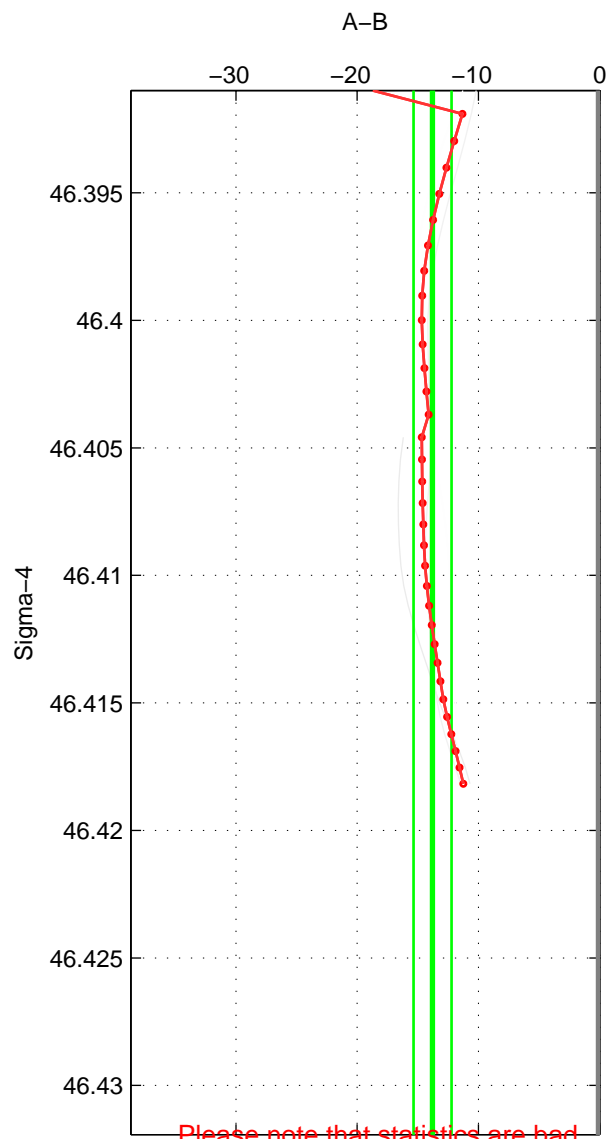

Cruise A (red). Date: Jul 1992 Cruisename: 7-06MT19920701

Cruise B (blue). Date: Mar 1982 Cruisename: 23-18HU19820228

*** "Favourite" values are means of spaces 1 2 3.

	Offset	O.StDev	Ratio	R.Stdev	Rating
SIGMA:	-13.784	1.561	0.994	0.001	2
THETA:	-17.096	4.604	0.992	0.002	2
DEPTH:	-11.647	1.666	0.995	0.001	2
FAV. :	-14.176	2.610	0.993	0.001	2

Please note that statistics are bad.

Profiles of A: 3
 Profiles of B: 4
 Diff profs : 4
 WMoffset (A-B): -13.7845
 WMoffset stdev: 1.5607
 WMratio (A/B): 0.99363
 WMratio stdev: 0.00071406

Quality (1-5): 2

Please note that statistics are bad.

Profiles of A: 3
 Profiles of B: 4
 Diff profs : 4
 WMoffset (A-B): -17.0962
 WMoffset stdev: 4.6043
 WMratio (A/B): 0.99213
 WMratio stdev: 0.0021011

Quality (1-5): 2

Please note that statistics are bad.

Profiles of A: 2
 Profiles of B: 4
 Diff profs : 3
 WMoffset (A-B): -11.6465
 WMoffset stdev: 1.6658
 WMratio (A/B): 0.99461
 WMratio stdev: 0.00076803

Quality (1-5): 2