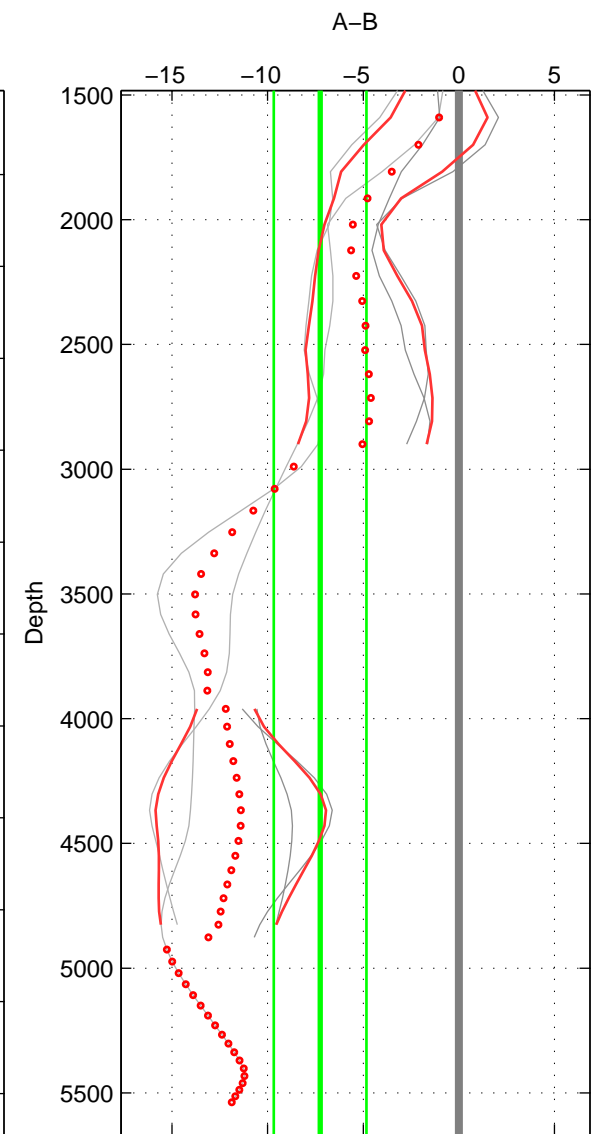

Cruise A (red). Date: Sep 2001 Cruisename: 556-49HG20010813  
 Cruise B (blue). Date: Jun 1999 Cruisename: 578-49K619990523

\*\*\* "Favourite" values are means of spaces 1 2 3.

	Offset	O.StDev	Ratio	R.Stdev	Rating
SIGMA:	-5.167	2.102	0.998	0.001	3
THETA:	-5.800	2.282	0.998	0.001	3
DEPTH:	-7.256	2.423	0.997	0.001	3
FAV. :	-6.074	2.269	0.997	0.001	3

Profiles of A: 3  
 Profiles of B: 2  
 Diff profs : 4  
 WMoffset (A-B): -5.1674  
 WMoffset stdev: 2.102  
 WMratio (A/B): 0.99782  
 WMratio stdev: 0.00088665

Quality (1-5): 3

Profiles of A: 3  
 Profiles of B: 2  
 Diff profs : 4  
 WMoffset (A-B): -5.7995  
 WMoffset stdev: 2.2825  
 WMratio (A/B): 0.99755  
 WMratio stdev: 0.00096388

Quality (1-5): 3

Profiles of A: 3  
 Profiles of B: 2  
 Diff profs : 4  
 WMoffset (A-B): -7.2561  
 WMoffset stdev: 2.4231  
 WMratio (A/B): 0.99693  
 WMratio stdev: 0.0010242

Quality (1-5): 3