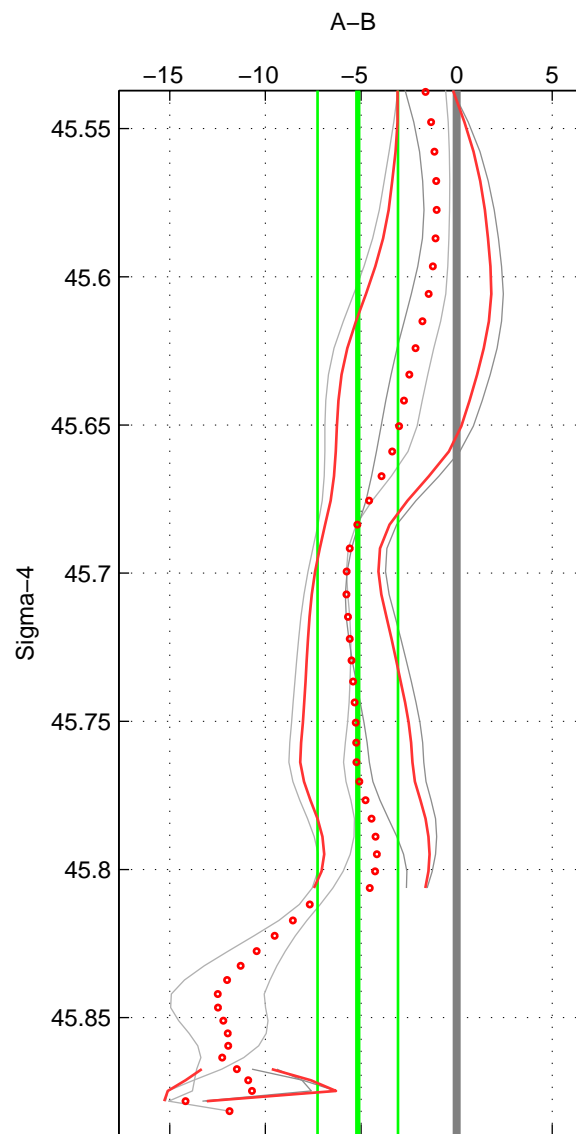

Cruise A (red). Date: Sep 2001 Cruisename: 556-49HG20010813  
 Cruise B (blue). Date: Jun 1999 Cruisename: 578-49K619990523

\*\*\* "Favourite" values are means of spaces 1 2 3.

	Offset	O.StDev	Ratio	R.Stdev	Rating
SIGMA:	-5.167	2.102	0.998	0.001	3
THETA:	-5.800	2.282	0.998	0.001	3
DEPTH:	-7.256	2.423	0.997	0.001	3
FAV. :	-6.074	2.269	0.997	0.001	3

Profiles of A: 3  
 Profiles of B: 2  
 Diff profs : 4  
 WMoffset (A-B): -5.1674  
 WMoffset stdev: 2.102  
 WMratio (A/B): 0.99782  
 WMratio stdev: 0.00088665

Quality (1-5): 3

Profiles of A: 3  
 Profiles of B: 2  
 Diff profs : 4  
 WMoffset (A-B): -5.7995  
 WMoffset stdev: 2.2825  
 WMratio (A/B): 0.99755  
 WMratio stdev: 0.00096388

Quality (1-5): 3

Profiles of A: 3  
 Profiles of B: 2  
 Diff profs : 4  
 WMoffset (A-B): -7.2561  
 WMoffset stdev: 2.4231  
 WMratio (A/B): 0.99693  
 WMratio stdev: 0.0010242

Quality (1-5): 3