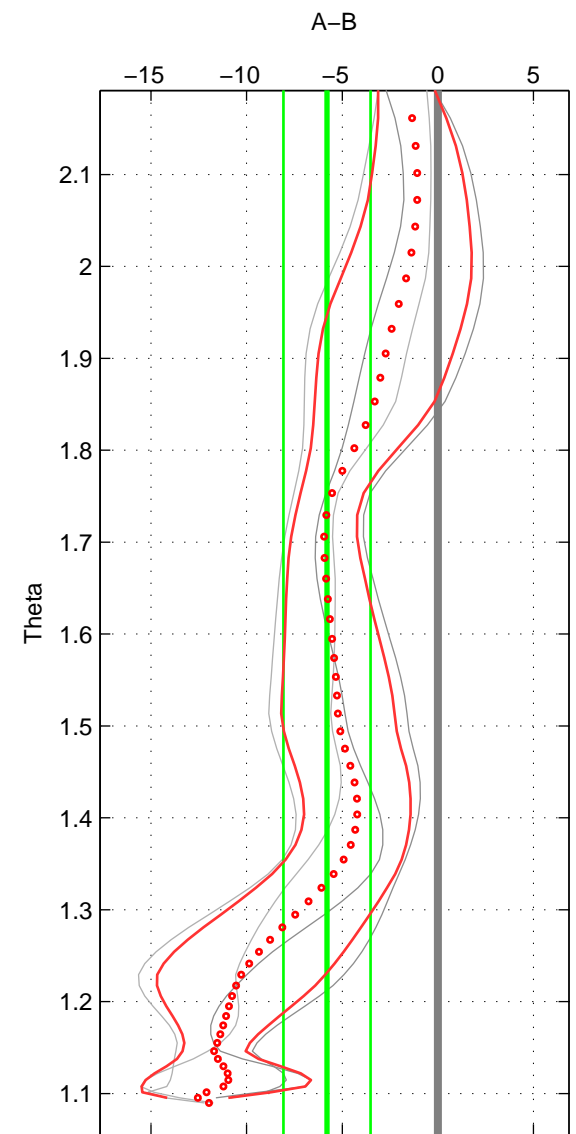

Cruise A (red). Date: Sep 2001 Cruisename: 556-49HG20010813  
 Cruise B (blue). Date: Jun 1999 Cruisename: 578-49K619990523

\*\*\* "Favourite" values are means of spaces 1 2 3.

	Offset	O.StDev	Ratio	R.Stdev	Rating
SIGMA:	-5.167	2.102	0.998	0.001	3
THETA:	-5.800	2.282	0.998	0.001	3
DEPTH:	-7.256	2.423	0.997	0.001	3
FAV. :	-6.074	2.269	0.997	0.001	3

Profiles of A: 3  
 Profiles of B: 2  
 Diff profs : 4  
 WMoffset (A-B): -5.1674  
 WMoffset stdev: 2.102  
 WMratio (A/B): 0.99782  
 WMratio stdev: 0.00088665

Quality (1-5): 3

Profiles of A: 3  
 Profiles of B: 2  
 Diff profs : 4  
 WMoffset (A-B): -5.7995  
 WMoffset stdev: 2.2825  
 WMratio (A/B): 0.99755  
 WMratio stdev: 0.00096388

Quality (1-5): 3

Profiles of A: 3  
 Profiles of B: 2  
 Diff profs : 4  
 WMoffset (A-B): -7.2561  
 WMoffset stdev: 2.4231  
 WMratio (A/B): 0.99693  
 WMratio stdev: 0.0010242

Quality (1-5): 3