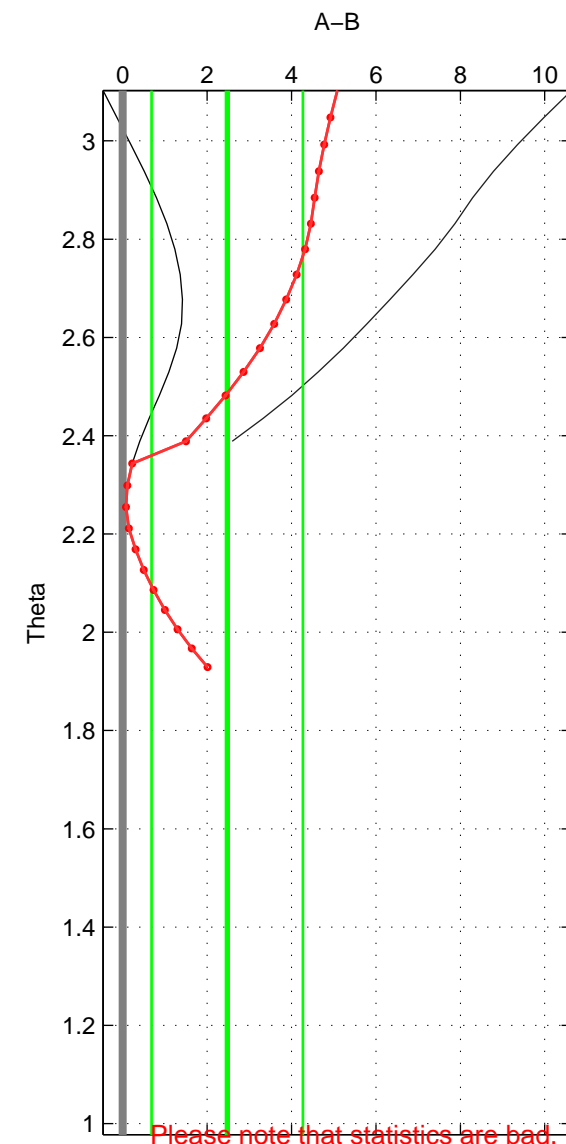

Cruise A (red). Date: Feb 2008 Cruisename: 676-49UF20080117

Cruise B (blue). Date: Feb 2006 Cruisename: 710-49UP20060113

*** "Favourite" values are means of spaces 2 3.

	Offset	O.StDev	Ratio	R.Stdev	Rating
SIGMA:	NaN	NaN	NaN	NaN	NaN
THETA:	2.477	1.792	1.001	0.001	3
DEPTH:	2.342	1.775	1.001	0.001	3
FAV.:	2.409	1.784	1.001	0.001	3

Profiles of A: 6
 Profiles of B: 5
 Diff profs : 2
 WMOffset (A-B): 2.4768
 WMOffset stdev: 1.7922
 WMratio (A/B): 1.0011
 WMratio stdev: 0.00076664

Quality (1-5): 3

Profiles of A: 6
 Profiles of B: 5
 Diff profs : 2
 WMOffset (A-B): 2.3417
 WMOffset stdev: 1.7752
 WMratio (A/B): 1.001
 WMratio stdev: 0.00075887