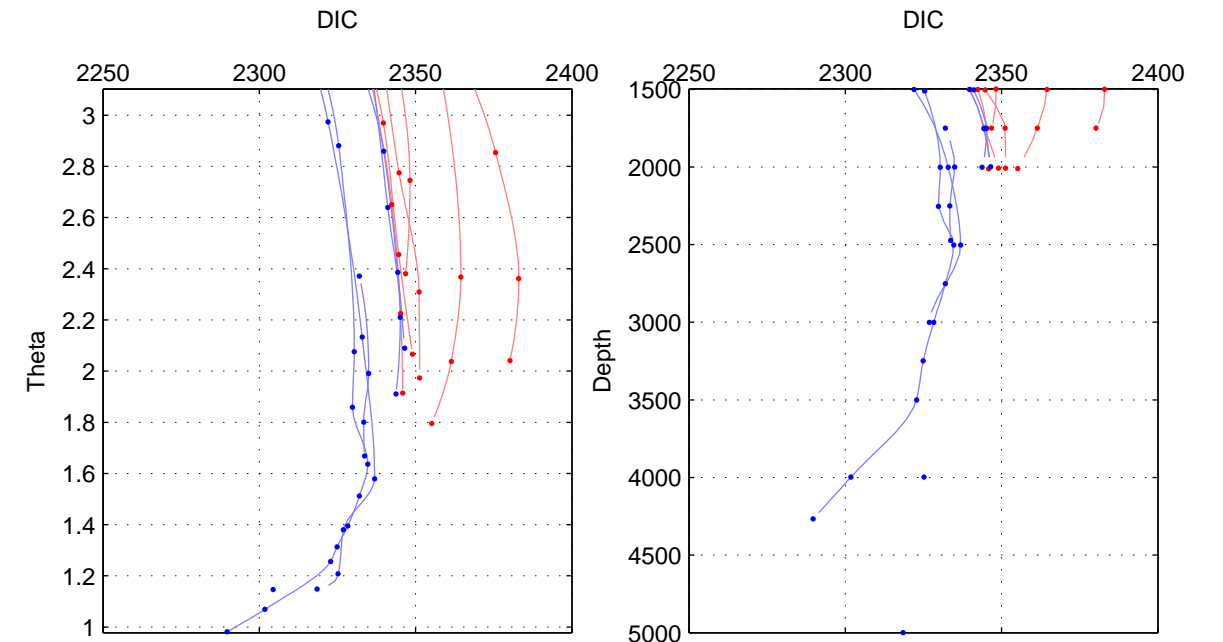

Cruise A (red). Date: Feb 2008 Cruisename: 676-49UF20080117

Cruise B (blue). Date: Feb 2006 Cruisename: 710-49UP20060113

*** "Favourite" values are means of spaces 2 3.

	Offset	O.StDev	Ratio	R.Stdev	Rating
SIGMA:	NaN	NaN	NaN	NaN	NaN
THETA:	2.477	1.792	1.001	0.001	3
DEPTH:	2.342	1.775	1.001	0.001	3
FAV.:	2.409	1.784	1.001	0.001	3

Profiles of A: 6
 Profiles of B: 5
 Diff profs : 2
 WMOffset (A-B): 2.4768
 WMOffset stdev: 1.7922
 WMratio (A/B): 1.0011
 WMratio stdev: 0.00076664

Quality (1-5): 3

Profiles of A: 6
 Profiles of B: 5
 Diff profs : 2
 WMOffset (A-B): 2.3417
 WMOffset stdev: 1.7752
 WMratio (A/B): 1.001
 WMratio stdev: 0.00075887

Quality (1-5): 3