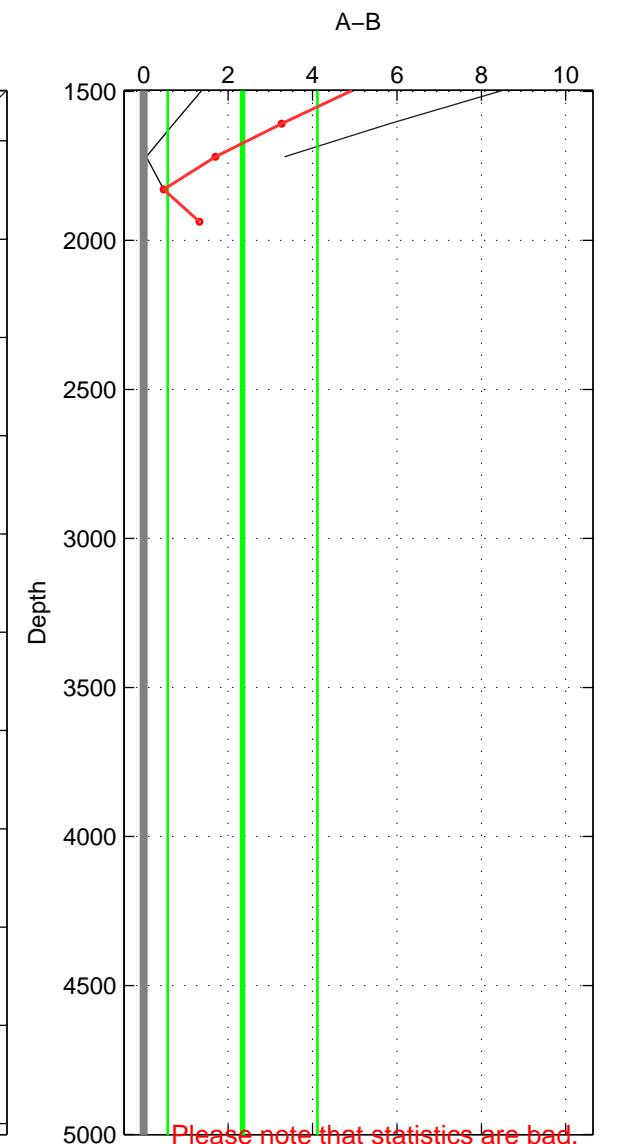

Cruise A (red). Date: Feb 2008 Cruisename: 676-49UF20080117

Cruise B (blue). Date: Feb 2006 Cruisename: 710-49UP20060113

*** "Favourite" values are means of spaces 2 3.

	Offset	O.StDev	Ratio	R.Stdev	Rating
SIGMA:	NaN	NaN	NaN	NaN	NaN
THETA:	2.477	1.792	1.001	0.001	3
DEPTH:	2.342	1.775	1.001	0.001	3
FAV.:	2.409	1.784	1.001	0.001	3

Profiles of A: 6
 Profiles of B: 5
 Diff profs : 2
 WMOffset (A-B): 2.4768
 WMOffset stdev: 1.7922
 WMratio (A/B): 1.0011
 WMratio stdev: 0.00076664

Quality (1-5): 3

Profiles of A: 6
 Profiles of B: 5
 Diff profs : 2
 WMOffset (A-B): 2.3417
 WMOffset stdev: 1.7752
 WMratio (A/B): 1.001
 WMratio stdev: 0.00075887