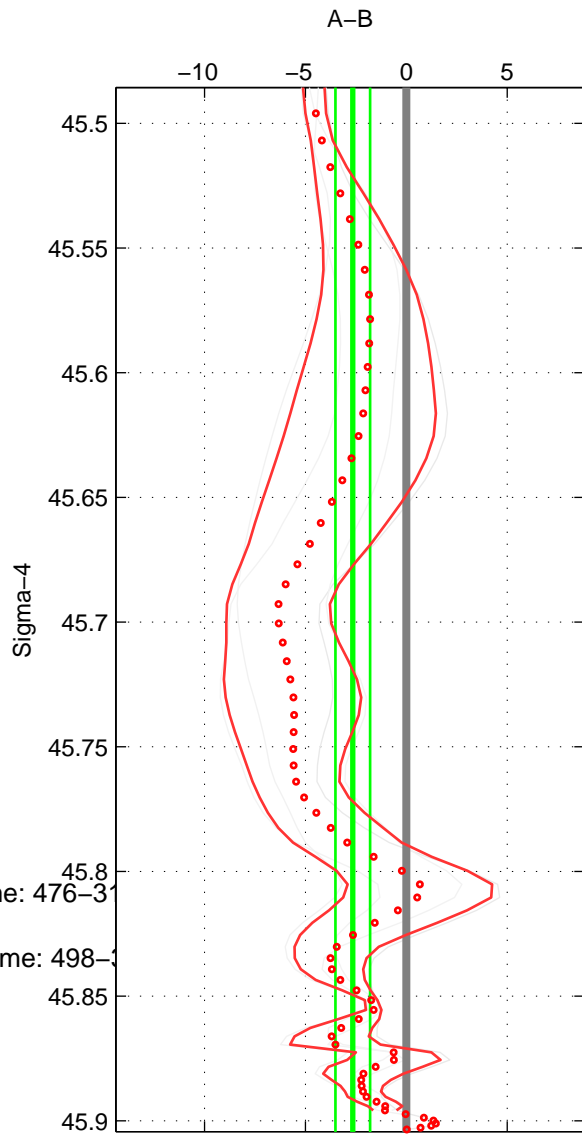

Cruise A (red). Date: Jul 2004 Cruisename: 476-3  
 Cruise B (blue). Date: Aug 1993 Cruisename: 498-3

\*\*\* "Favourite" values are means of spaces 1 2 3.

	Offset	O.StDev	Ratio	R.Stdev	Rating
SIGMA:	-2.655	0.861	0.999	0.000	3
THETA:	-3.279	1.353	0.999	0.001	3
DEPTH:	-4.866	1.461	0.998	0.001	3
FAV. :	-3.600	1.225	0.998	0.001	3

Profiles of A: 4  
 Profiles of B: 2  
 Diff profs : 4  
 WMoffset (A-B): -2.6547  
 WMoffset stdev: 0.86097  
 WMratio (A/B): 0.99886  
 WMratio stdev: 0.000367

Quality (1-5): 3

Profiles of A: 4  
 Profiles of B: 2  
 Diff profs : 4  
 WMoffset (A-B): -3.2794  
 WMoffset stdev: 1.3532  
 WMratio (A/B): 0.9986  
 WMratio stdev: 0.00057308

Quality (1-5): 3

Profiles of A: 3  
 Profiles of B: 2  
 Diff profs : 4  
 WMoffset (A-B): -4.8655  
 WMoffset stdev: 1.461  
 WMratio (A/B): 0.99792  
 WMratio stdev: 0.00062395

Quality (1-5): 3