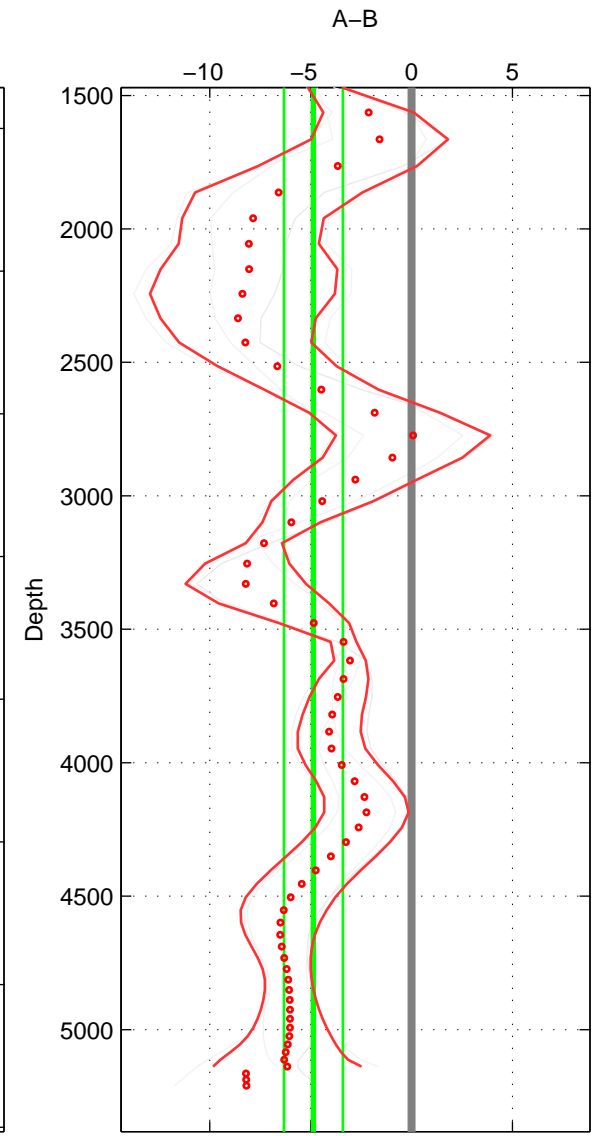

Cruise A (red). Date: Jul 2004 Cruisename: 476-3  
 Cruise B (blue). Date: Aug 1993 Cruisename: 498-3

\*\*\* "Favourite" values are means of spaces 1 2 3.

	Offset	O.StDev	Ratio	R.Stdev	Rating
SIGMA:	-2.655	0.861	0.999	0.000	3
THETA:	-3.279	1.353	0.999	0.001	3
DEPTH:	-4.866	1.461	0.998	0.001	3
FAV. :	-3.600	1.225	0.998	0.001	3

Profiles of A: 4  
 Profiles of B: 2  
 Diff profs : 4  
 WMoffset (A-B): -2.6547  
 WMoffset stdev: 0.86097  
 WMratio (A/B): 0.99886  
 WMratio stdev: 0.000367

Quality (1-5): 3

Profiles of A: 4  
 Profiles of B: 2  
 Diff profs : 4  
 WMoffset (A-B): -3.2794  
 WMoffset stdev: 1.3532  
 WMratio (A/B): 0.9986  
 WMratio stdev: 0.00057308

Quality (1-5): 3

Profiles of A: 3  
 Profiles of B: 2  
 Diff profs : 4  
 WMoffset (A-B): -4.8655  
 WMoffset stdev: 1.461  
 WMratio (A/B): 0.99792  
 WMratio stdev: 0.00062395

Quality (1-5): 3