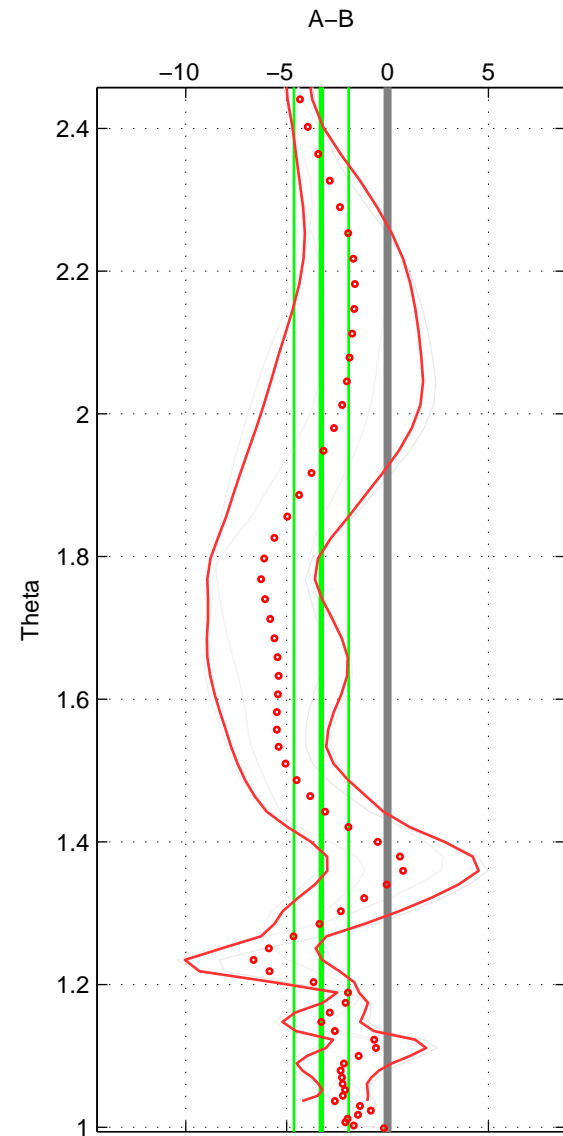

Cruise A (red). Date: Jul 2004 Cruisename: 476-3  
 Cruise B (blue). Date: Aug 1993 Cruisename: 498-3

\*\*\* "Favourite" values are means of spaces 1 2 3.

	Offset	O.StDev	Ratio	R.Stdev	Rating
SIGMA:	-2.655	0.861	0.999	0.000	3
THETA:	-3.279	1.353	0.999	0.001	3
DEPTH:	-4.866	1.461	0.998	0.001	3
FAV. :	-3.600	1.225	0.998	0.001	3

Profiles of A: 4  
 Profiles of B: 2  
 Diff profs : 4  
 WMoffset (A-B): -2.6547  
 WMoffset stdev: 0.86097  
 WMratio (A/B): 0.99886  
 WMratio stdev: 0.000367

Quality (1-5): 3

Profiles of A: 4  
 Profiles of B: 2  
 Diff profs : 4  
 WMoffset (A-B): -3.2794  
 WMoffset stdev: 1.3532  
 WMratio (A/B): 0.9986  
 WMratio stdev: 0.00057308

Quality (1-5): 3

Profiles of A: 3  
 Profiles of B: 2  
 Diff profs : 4  
 WMoffset (A-B): -4.8655  
 WMoffset stdev: 1.461  
 WMratio (A/B): 0.99792  
 WMratio stdev: 0.00062395

Quality (1-5): 3