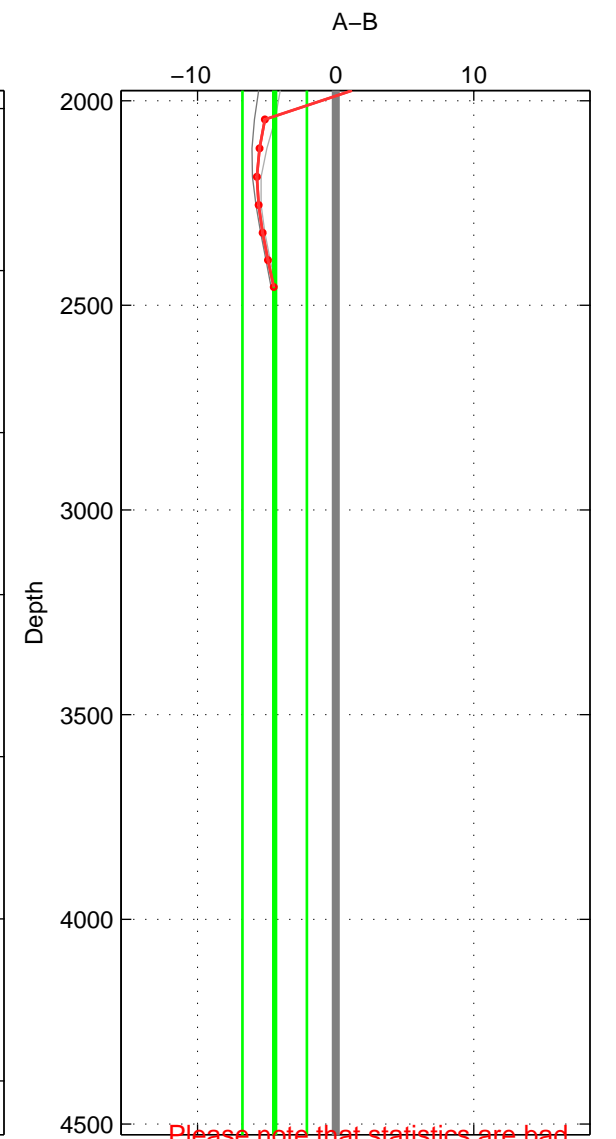

Cruise A (red). Date: Jul 1992 Cruisename: 7-06MT19920701
 Cruise B (blue). Date: Aug 1993 Cruisename: 251-33MW19930704.1

*** "Favourite" values are those of space 2.

	Offset	O.StDev	Ratio	R.Stdev	Rating
SIGMA:	-7.535	3.725	0.997	0.002	3
THETA:	0.118	5.275	1.000	0.002	4
DEPTH:	-4.418	2.332	0.998	0.001	3
FAV.:	0.118	5.275	1.000	0.002	4

Please note that statistics are bad.
 Profiles of A: 3
 Profiles of B: 6
 Diff profs : 7
 WMoffset (A-B): -7.5346
 WMoffset stdev: 3.7248
 WMratio (A/B): 0.99652
 WMratio stdev: 0.0017191

Quality (1-5): 3

Profiles of A: 6
 Profiles of B: 6
 Diff profs : 15
 WMoffset (A-B): 0.11843
 WMoffset stdev: 5.2751
 WMratio (A/B): 1.0001
 WMratio stdev: 0.0024438

Quality (1-5): 4

Please note that statistics are bad.
 Profiles of A: 3
 Profiles of B: 6
 Diff profs : 7
 WMoffset (A-B): -4.4176
 WMoffset stdev: 2.3317
 WMratio (A/B): 0.99795
 WMratio stdev: 0.0010814