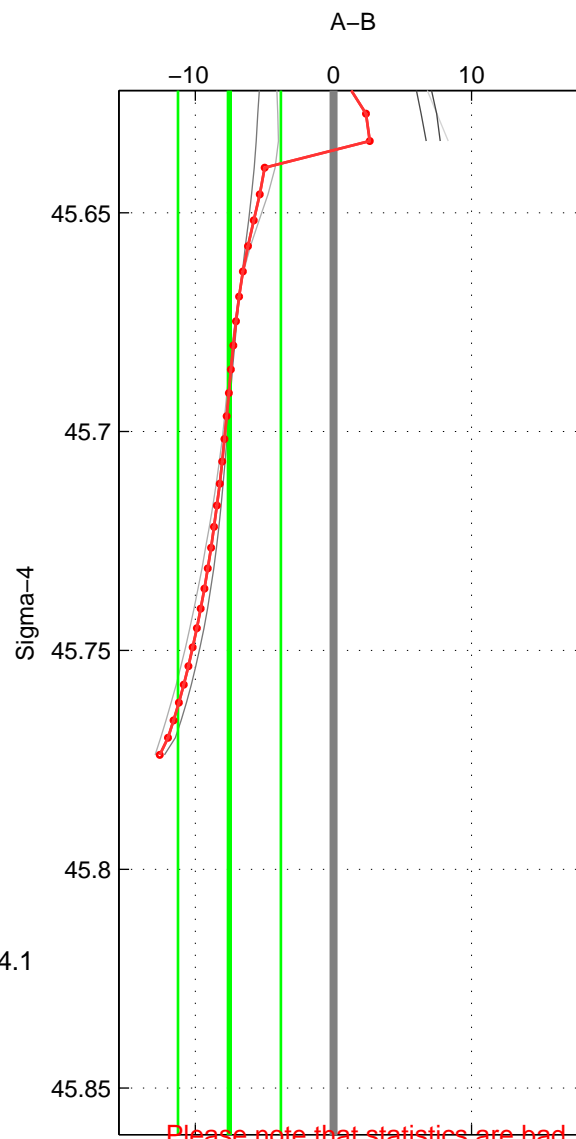

Cruise A (red). Date: Jul 1992 Cruisename: 7-06MT19920701
 Cruise B (blue). Date: Aug 1993 Cruisename: 251-33MW19930704.1

*** "Favourite" values are those of space 2.

	Offset	O.StDev	Ratio	R.Stdev	Rating
SIGMA:	-7.535	3.725	0.997	0.002	3
THETA:	0.118	5.275	1.000	0.002	4
DEPTH:	-4.418	2.332	0.998	0.001	3
FAV.:	0.118	5.275	1.000	0.002	4

Please note that statistics are bad.
 Profiles of A: 3
 Profiles of B: 6
 Diff profs : 7
 WMoffset (A-B): -7.5346
 WMoffset stdev: 3.7248
 WMratio (A/B): 0.99652
 WMratio stdev: 0.0017191

Quality (1-5): 3

Profiles of A: 6
 Profiles of B: 6
 Diff profs : 15
 WMoffset (A-B): 0.11843
 WMoffset stdev: 5.2751
 WMratio (A/B): 1.0001
 WMratio stdev: 0.0024438

Quality (1-5): 4

Please note that statistics are bad.
 Profiles of A: 3
 Profiles of B: 6
 Diff profs : 7
 WMoffset (A-B): -4.4176
 WMoffset stdev: 2.3317
 WMratio (A/B): 0.99795
 WMratio stdev: 0.0010814