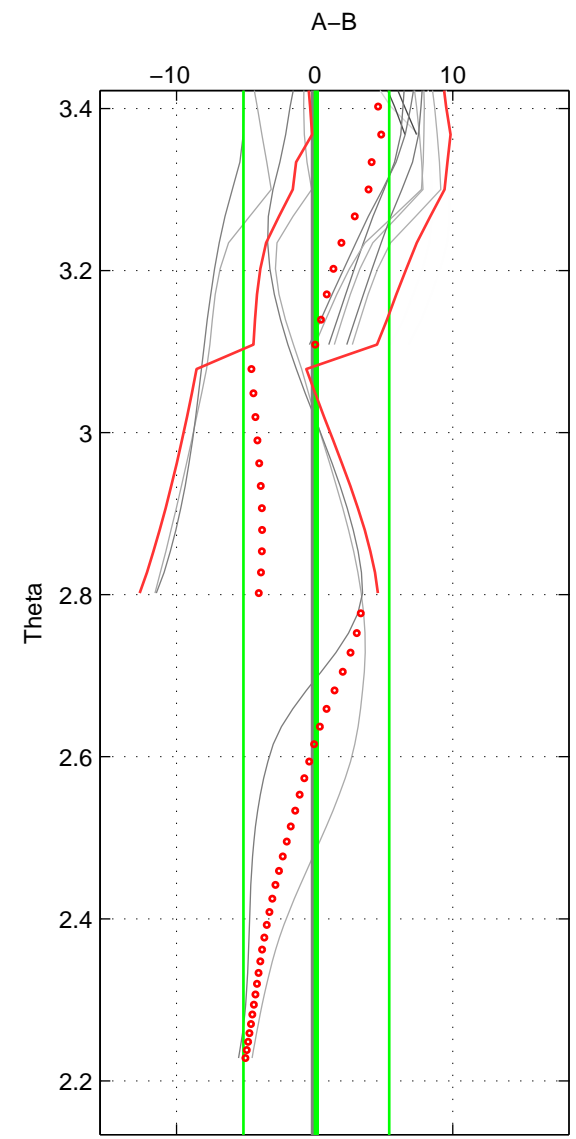

Cruise A (red). Date: Jul 1992 Cruisename: 7-06MT19920701
 Cruise B (blue). Date: Aug 1993 Cruisename: 251-33MW19930704.1

*** "Favourite" values are those of space 2.

	Offset	O.StDev	Ratio	R.Stdev	Rating
SIGMA:	-7.535	3.725	0.997	0.002	3
THETA:	0.118	5.275	1.000	0.002	4
DEPTH:	-4.418	2.332	0.998	0.001	3
FAV.:	0.118	5.275	1.000	0.002	4

Please note that statistics are bad.
 Profiles of A: 3
 Profiles of B: 6
 Diff profs : 7
 WMoffset (A-B): -7.5346
 WMoffset stdev: 3.7248
 WMratio (A/B): 0.99652
 WMratio stdev: 0.0017191

Quality (1-5): 3

Profiles of A: 6
 Profiles of B: 6
 Diff profs : 15
 WMoffset (A-B): 0.11843
 WMoffset stdev: 5.2751
 WMratio (A/B): 1.0001
 WMratio stdev: 0.0024438

Quality (1-5): 4

Please note that statistics are bad.
 Profiles of A: 3
 Profiles of B: 6
 Diff profs : 7
 WMoffset (A-B): -4.4176
 WMoffset stdev: 2.3317
 WMratio (A/B): 0.99795
 WMratio stdev: 0.0010814