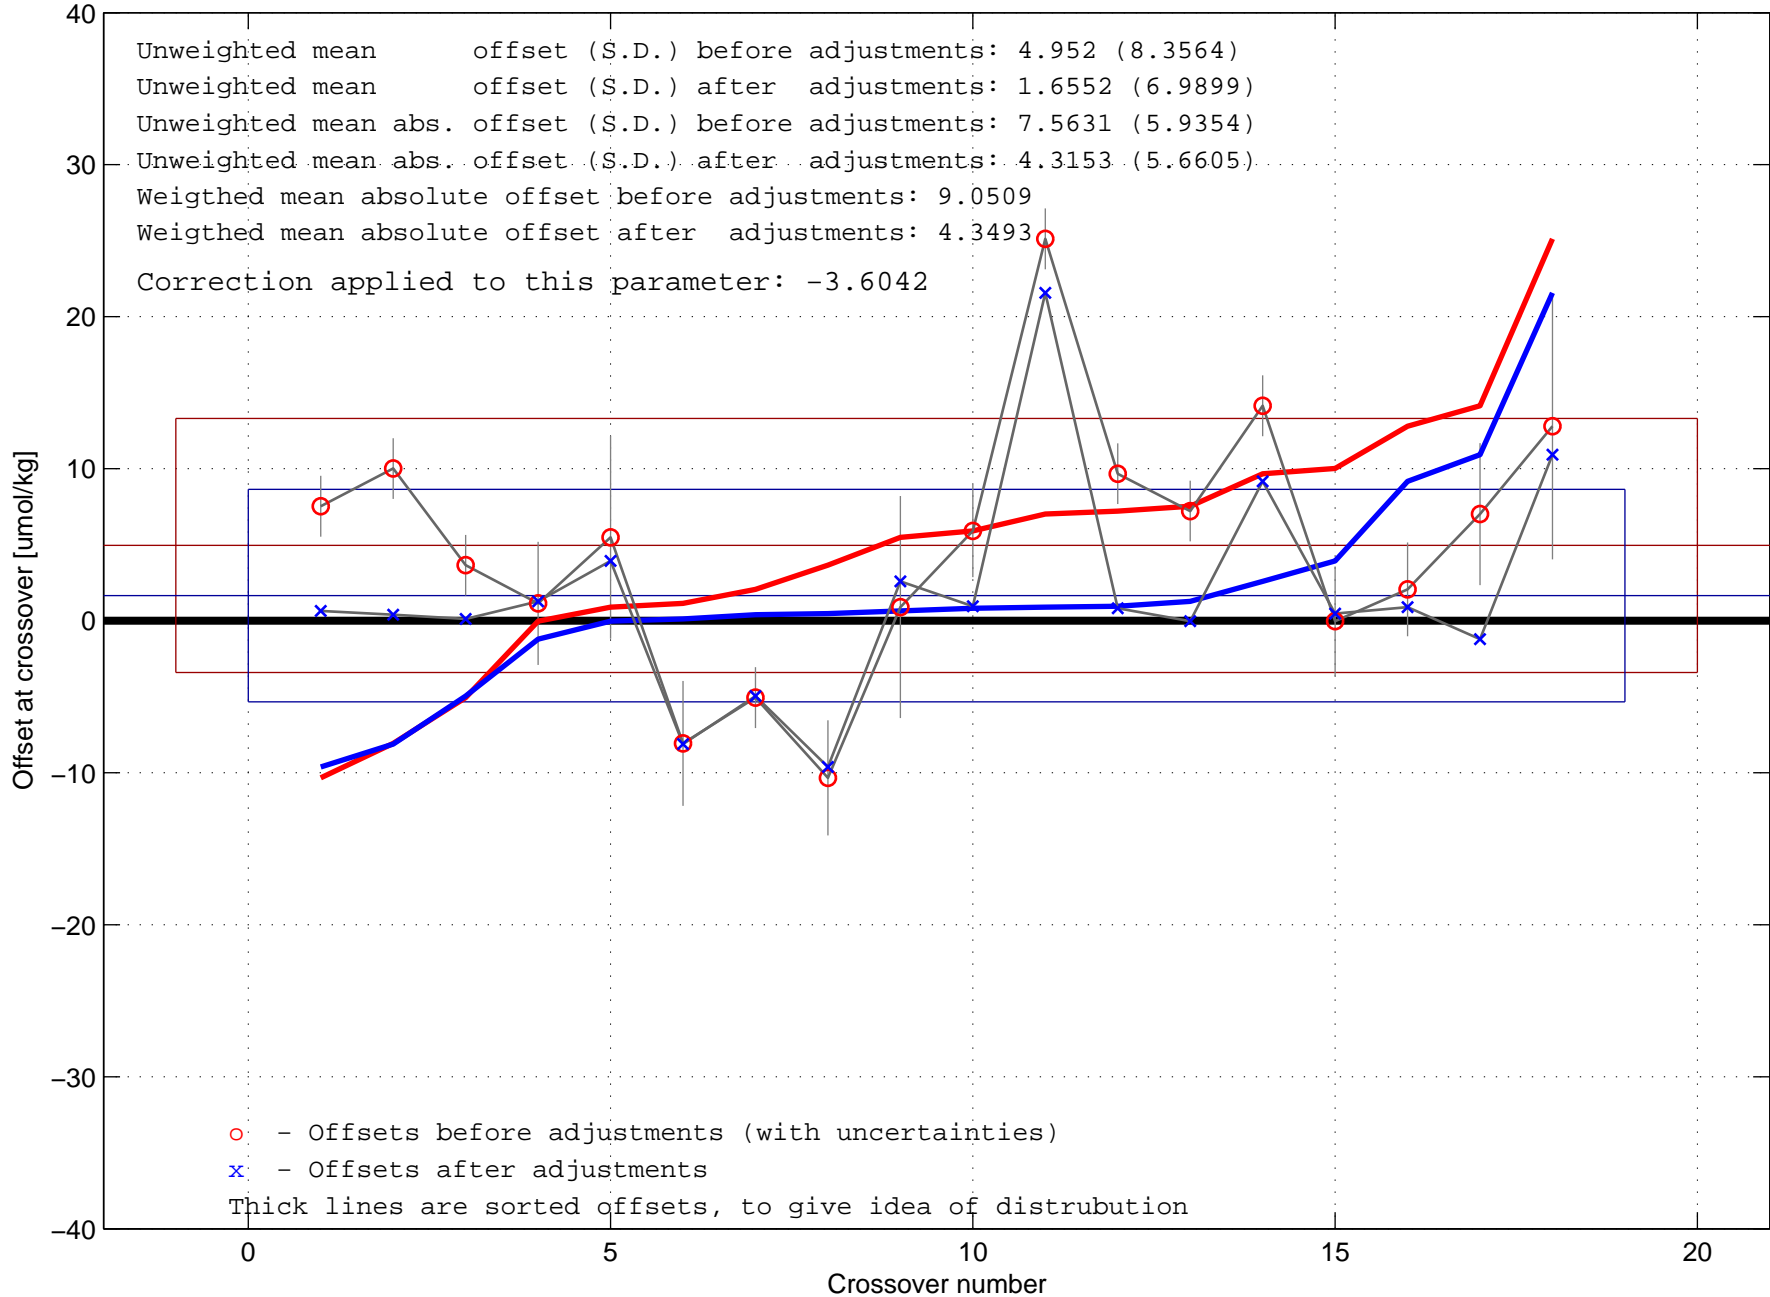

Additive offsets for TA for 35MF19850224 in Fav-space before (red) and after (blue) adjustment

| | | | | | | | | | | | | | | | | | |
|-----|-----|-----|-----|-----|-----|-----|-----|-----|-----|-----|-----|-----|-----|-----|-----|-----|-----|
| 336 | 337 | 346 | 349 | 350 | 351 | 352 | 354 | 355 | 356 | 357 | 358 | 360 | 362 | 363 | 363 | 363 | 363 |
| 363 | 363 | 363 | 363 | 363 | 363 | 363 | 363 | 363 | 363 | 363 | 363 | 363 | 363 | 366 | 367 | 385 | 390 |